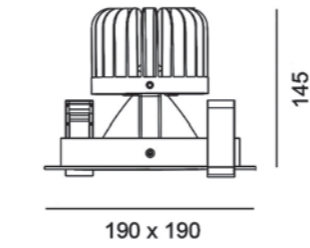

PRO IN SQUARE

Code	Product Lumen	Watt	Color T (K)	CRI	mA	Color
01.7721.26.830.WH	2980	26	3000	>80	700	White
01.7721.26.830.BK	2980	26	3000	>80	700	Black
01.7721.26.840.WH	2980	26	4000	>80	700	White
01.7721.26.840.BK	2980	26	4000	>80	700	Black

MATERIAL | AL (i) » 94

PRO IN 2

Code	Product Lumen	Watt	Color T (K)	CRI	mA	Color
01.7722.52.830.WH	2x2980	2x26	3000	>80	700	White
01.7722.52.830.BK	2x2980	2x26	3000	>80	700	Black
01.7722.52.840.WH	2x2980	2x26	4000	>80	700	White
01.7722.52.840.BK	2x2980	2x26	4000	>80	700	Black

MATERIAL | AL (i) » 94

PRO IN 1

Code	Product Lumen	Watt	Color T (K)	CRI	mA	Color
01.7741.26.830.WH	2980	26	3000	>80	700	White
01.7741.26.840.WH	2980	26	4000	>80	700	White

MATERIAL | AL (i) » 94

PRO IN R

Code	Product Lumen	Watt	Color T (K)	CRI	mA	Color
01.7705.33.830.WH	3245	33	3000	>80	900	White
01.7705.33.840.WH	3245	33	4000	>80	900	White

MATERIAL | AL (i) » 94