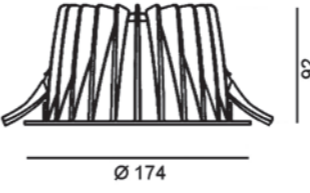

MATERIAL | AL (i) » 94

PRO IN 1

Code	Product Lumen	Watt	Color T (K)	CRI	mA	Color
01.7741.26.830.WH	2980	26	3000	>80	700	White
01.7741.26.840.WH	2980	26	4000	>80	700	White

MATERIAL | AL (i) » 94

PRO IN R

Code	Product Lumen	Watt	Color T (K)	CRI	mA	Color
01.7705.33.830.WH	3245	33	3000	>80	900	White
01.7705.33.840.WH	3245	33	4000	>80	900	White