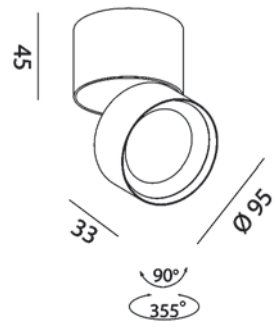

Ceiling surface

SOL SURF

Code	Product Lumen	Watt	Color T (K)	CRI	mA	Color
02.9533.14.930.WH	1446	14	3000	>90	350	White
02.9533.14.930.BK	1446	14	3000	>90	350	Black

MATERIAL | AL

» 94

ACCESSORIES

	Replaceable ring. White colour	SOL RING WHITE
	Replaceable ring. Copper colour	SOL RING COPPER
	Replaceable ring. Brass colour	SOL RING BRASS
	Replaceable ring. Chrome colour.	SOL RING CHROME

02.9533.13.930.BK + SOL RING BRASS

02.9533.13.930.BK + SOL RING COPPER

02.9533.13.930.BK + SOL RING CHROME

02.9533.13.930.BK+SOL RING WHITE

02.9533.13.930.WH + SOL RING BRASS

02.9533.13.930.WH + SOL RING COPPER

02.9533.13.930.WH + SOL RING CHROME