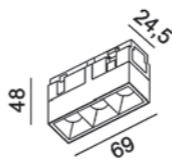

LED CE IP20 SELV 48V NO INCL 36°

MATERIAL | AL PC

i » 94