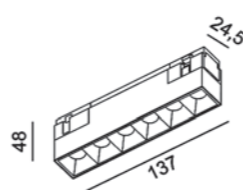

LED CE IP20 SELV 48V NO INCL opal

MATERIAL | AL PC

i » 94

IN_LINE COMFORT 137

Code	Product Lumen	Watt	Color T (K)	CRI	Color
06.1371.8.930.BK	557	8	3000	>90	Black
06.1371.8.940.BK	684	8	4000	>90	Black

LED CE IP20 SELV 48V NO INCL 36°