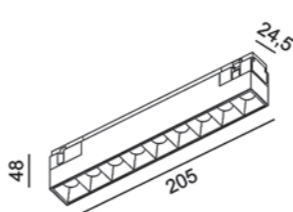

LED CE IP20 SELV 48V NO INCL 36°

MATERIAL | AL PC

i » 94