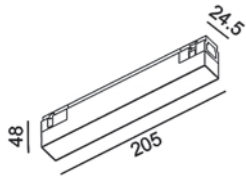

IN_LINE LINEA 205

Code	Product Lumen	Watt	Color T (K)	CRI	Color
06.2050.6.930.BK	406	6	3000	>90	Black
06.2050.6.940.BK	435	6	4000	>90	Black

LED CE IP20 SELV 48V NO INCL opal

MATERIAL | AL PC

i » 94

IN_LINE COMFORT 69