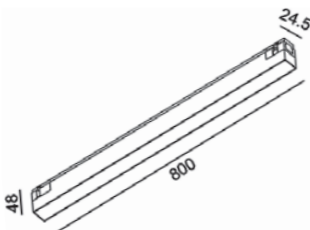

LED CE IP20 SELV 48V NO INCL opal

MATERIAL | AL PC

i » 94