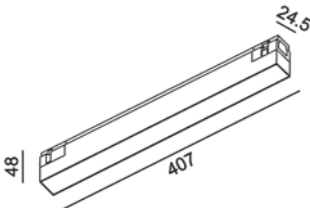

Code	Product Lumen	Watt	Color T (K)	CRI	Color
06.0691.4.930.BK	273	4	3000	>90	Black
06.0691.4.940.BK	330	4	4000	>90	Black

LED CE IP20 SELV 48V NO INCL 36°

MATERIAL | AL PC

i » 94

IN_LINE LINEA 407

Code	Product Lumen	Watt	Color T (K)	CRI	Color
06.4070.11.930.BK	782	11	3000	>90	Black
06.4070.11.940.BK	810	11	4000	>90	Black