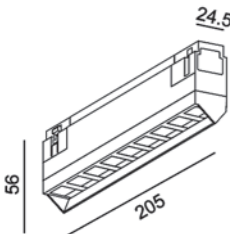

IN_LINE WALL WASHER 205

Code	Product Lumen	Watt	Color T (K)	CRI	Color
06.2055.10.930.BK	990	10	3000	>90	Black
06.2055.10.940.BK	1025	10	4000	>90	Black

LED CE F IP20 SELV 48V NO INCL 48 x 25°

MATERIAL | AL PC

i » 94

STICKS

Code	Product Lumen	Watt	Color T (K)	CRI	Color
06.8003.20.830.BK	2400	20	3000	>90	Black

LED CE F IP20 SELV 48V NO INCL opal

MATERIAL | AL PC

i » 94