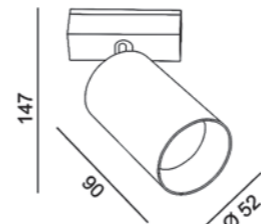

IN_LINE TUB S A 60 X2

Code	Product Lumen	Watt	Color T (K)	CRI	Color
06.0591.14.930.WH	1215	14	3000	>90	White
06.0591.14.930.BK	1215	14	3000	>90	Black
06.0591.14.940.WH	1400	14	4000	>90	White
06.0591.14.940.BK	1400	14	4000	>90	Black

IP20 SELV 48V
MATERIAL | AL PC (i) » 94