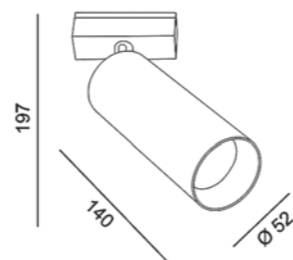

IN_LINE TUB M A 140

Code	Product Lumen	Watt	Color T (K)	CRI	Color
06.0514.19.930.WH	1640	19	3000	>90	White
06.0514.19.930.BK	1640	19	3000	>90	Black
06.0514.19.940.WH	1885	19	4000	>90	White
06.0514.19.940.BK	1885	19	4000	>90	Black

IP20 SELV 48V
MATERIAL | AL PC (i) » 94