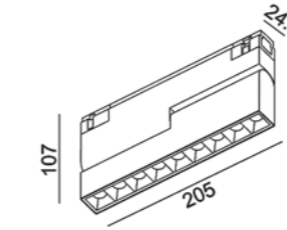

IN_LINE COMFORT B 205