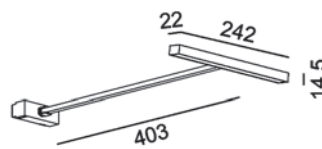

IN_LINE TUB XS A 22 X2

Code	Product Lumen	Watt	Color T (K)	CRI	Color
06.2221.4.930.WH	2 x 90	2 x 2	3000	>90	White
06.2221.4.930.BK	2 x 90	2 x 2	3000	>90	Black

LED CE F IP20 SELV 48V NO INCL 2 x 36°

MATERIAL | AL PC

i » 94

IN_LINE ART

Code	Product Lumen	Watt	Color T (K)	CRI	Color
06.2420.14.930.BK	1800	14	3000	>90	Black

LED CE F IP20 SELV 48V NO INCL opal

MATERIAL | AL PC

i » 94

IN_LINE TUB S P 300

Code	Product Lumen	Watt	Color T (K)	CRI	Color
06.0331.8.930.WH	389	8	3000	>90	White
06.0331.8.930.BK	389	8	3000	>90	Black
06.0331.8.940.WH	474	8	4000	>90	White
06.0331.8.940.BK	474	8	4000	>90	Black