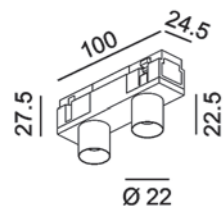

IN_LINE TUB XS A 22 X2

Code	Product Lumen	Watt	Color T (K)	CRI	Color
06.2221.4.930.WH	2 x 90	2 x 2	3000	>90	White
06.2221.4.930.BK	2 x 90	2 x 2	3000	>90	Black

LED CE F IP20 SELV 48V NO INCL 2 x 36°

MATERIAL | AL PC

i » 94

IN_LINE ART

Code	Product Lumen	Watt	Color T (K)	CRI	Color
06.2420.14.930.BK	1800	14	3000	>90	Black

LED CE F IP20 SELV 48V NO INCL opal

MATERIAL | AL PC

i » 94

IN_LINE TUB S P 300

Code	Product Lumen	Watt	Color T (K)	CRI	Color
06.0331.8.930.WH	389	8	3000	>90	White
06.0331.8.930.BK	389	8	3000	>90	Black
06.0331.8.940.WH	474	8	4000	>90	White
06.0331.8.940.BK	474	8	4000	>90	Black

LED CE F IP20 SELV 48V NO INCL 50°

MATERIAL | AL PC

i » 94

ACCESSORIES

	Lens 24°	06.A03LS24
	Lens 32°	06.A03LS32

IN_LINE TUB S P 600

Code	Product Lumen	Watt	Color T (K)	CRI	Color
06.0360.8.930.WH	657	8	3000	>90	White
06.0360.8.930.BK	657	8	3000	>90	Black