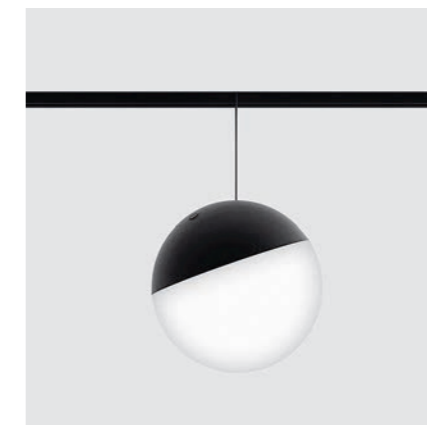

IN_LINE TUB M P 200

Code	Product Lumen	Watt	Color T (K)	CRI	Color
06.0521.19.940.BK	1348	19	4000	>90	Black

MATERIAL | AL PC

» 94

06.0521.19.940.BK + 06.A05SH.CP

06.0521.19.940.BK + 06.A05SH.BR

ACCESSORIES

	Shield TUB M Copper	06.A05SH.CP
	Shield TUB M Brass	06.A05SH.BR
	Wall washer	06.A05WW
	Snoot, black	06.A05NB
	Foggy cover	06.A05FG
	Honeycomb	06.A05HC
	Line diffuser	06.A05ELPS
	Foggy diffuser	06.A05SFT
	Lens 15°	06.A05LS15
	Lens 30°	06.A05LS30

IN_LINE BALL L

Code	Product Lumen	Watt	Color T (K)	CRI	Color
06.1800.28.930.WH	2181	28	3000	>90	White
06.1800.28.930.BK	2181	28	3000	>90	Black

MATERIAL | AL PC

» 94

CLICK TO TURN ON / OFF TOUCH TO DIMM

IN_LINE BALL M

Code	Product Lumen	Watt	Color T (K)	CRI	Color
06.1000.7.930.WH	590	7	3000	>90	White
06.1000.7.930.BK	590	7	3000	>90	Black

MATERIAL | AL PC

» 94

06.1800.28.930.WH

06.1800.28.930.BK