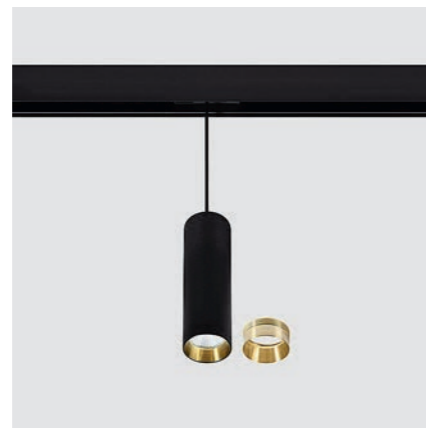

IN_LINE TUB M P 200

Code	Product Lumen	Watt	Color T (K)	CRI	Color
06.0521.19.940.BK	1348	19	4000	>90	Black

MATERIAL | AL PC

» 94

06.0521.19.940.BK + 06.A05SH.CP

06.0521.19.940.BK + 06.A05SH.BR

ACCESSORIES

	Shield TUB M Copper	06.A05SH.CP
	Shield TUB M Brass	06.A05SH.BR
	Wall washer	06.A05WW
	Snoot, black	06.A05NB
	Foggy cover	06.A05FG
	Honeycomb	06.A05HC
	Line diffuser	06.A05ELPS
	Foggy diffuser	06.A05SFT
	Lens 15°	06.A05LS15
	Lens 30°	06.A05LS30

IN_LINE BALL L

Code	Product Lumen	Watt	Color T (K)	CRI	Color
06.1800.28.930.WH	2181	28	3000	>90	White
06.1800.28.930.BK	2181	28	3000	>90	Black

MATERIAL | AL PC

» 94

CLICK TO TURN ON / OFF TOUCH TO DIMM

IN_LINE BALL M