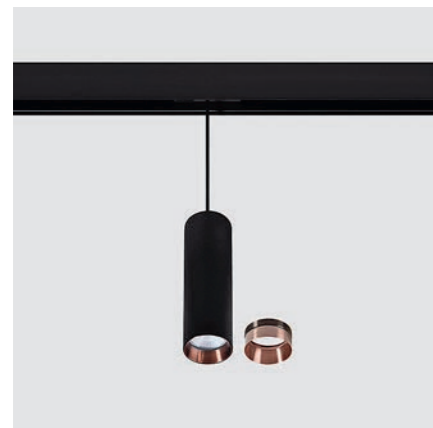

IN_LINE TUB M P 200

Code	Product Lumen	Watt	Color T (K)	CRI	Color
06.0521.19.940.BK	1348	19	4000	>90	Black

MATERIAL | AL PC

» 94

06.0521.19.940.BK + 06.A05SH.CP

06.0521.19.940.BK + 06.A05SH.BR

ACCESSORIES

	Shield TUB M Copper	06.A05SH.CP
	Shield TUB M Brass	06.A05SH.BR
	Wall washer	06.A05WW
	Snoot, black	06.A05NB
	Foggy cover	06.A05FG
	Honeycomb	06.A05HC
	Line diffuser	06.A05ELPS
	Foggy diffuser	06.A05SFT
	Lens 15°	06.A05LS15
	Lens 30°	06.A05LS30

IN_LINE BALL L

Code	Product Lumen	Watt	Color T (K)	CRI	Color
06.1800.28.930.WH	2181	28	3000	>90	White
06.1800.28.930.BK	2181	28	3000	>90	Black

MATERIAL | AL PC

» 94

CLICK TO TURN ON / OFF TOUCH TO DIMM

IN_LINE BALL M