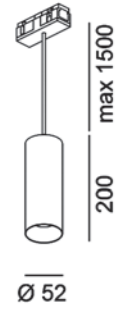

IN_LINE TUB M P 200

Code	Product Lumen	Watt	Color T (K)	CRI	Color
06.0521.19.940.BK	1348	19	4000	>90	Black

MATERIAL | AL PC

» 94

06.0521.19.940.BK + 06.A05SH.CP

06.0521.19.940.BK + 06.A05SH.BR

ACCESSORIES

	Shield TUB M Copper	06.A05SH.CP
	Shield TUB M Brass	06.A05SH.BR
	Wall washer	06.A05WW
	Snoot, black	06.A05NB
	Foggy cover	06.A05FG
	Honeycomb	06.A05HC
	Line diffuser	06.A05ELPS
	Foggy diffuser	06.A05SFT
	Lens 15°	06.A05LS15
	Lens 30°	06.A05LS30

IN_LINE BALL L

Code	Product Lumen	Watt	Color T (K)	CRI	Color
06.1800.28.930.WH	2181	28	3000	>90	White
06.1800.28.930.BK	2181	28	3000	>90	Black

MATERIAL | AL PC

» 94

CLICK TO TURN ON / OFF TOUCH TO DIMM

IN_LINE BALL M

Code	Product Lumen	Watt	Color T (K)	CRI	Color
06.1000.7.930.WH	590	7	3000	>90	White
06.1000.7.930.BK	590	7	3000	>90	Black

MATERIAL | AL PC

» 94

06.1800.28.930.WH

06.1800.28.930.BK