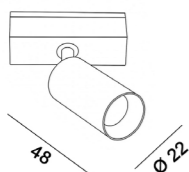

IN_LINE TUB XS A 48