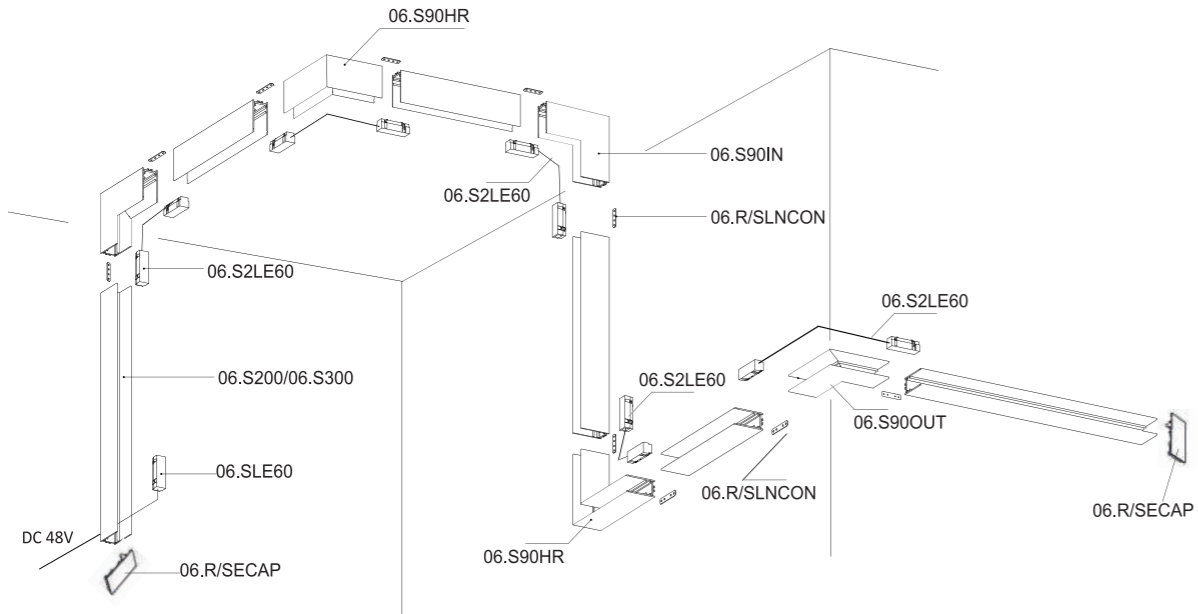

INSTALLATION SURFACE TRACK SYSTEM IN_LINE TRACK S

! Every 10 meters of track must be connected to a separate power supply adapter. Maximum permissible current for one electrical circuit - 8.5A (400W)