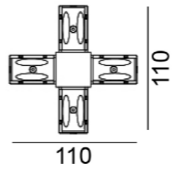

IN_LINE CORNER X

	Code	Color
Surface «X» track electrical connector	06.SEQHR.BK	Black

CE ENEC IP20 48V NO INCL

MATERIAL | AL

» 188