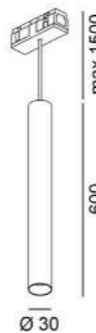

IN_LINE TUB S P 600

Code	Product Lumen	Power Watt	Color T (K)	CRI	Color
06.0360.8.930.WH	657	8	3000	>90	White
06.0360.8.930.BK	657	8	3000	>90	Black
NEW 06.0360.8.930.BR	657	8	3000	>90	Brass