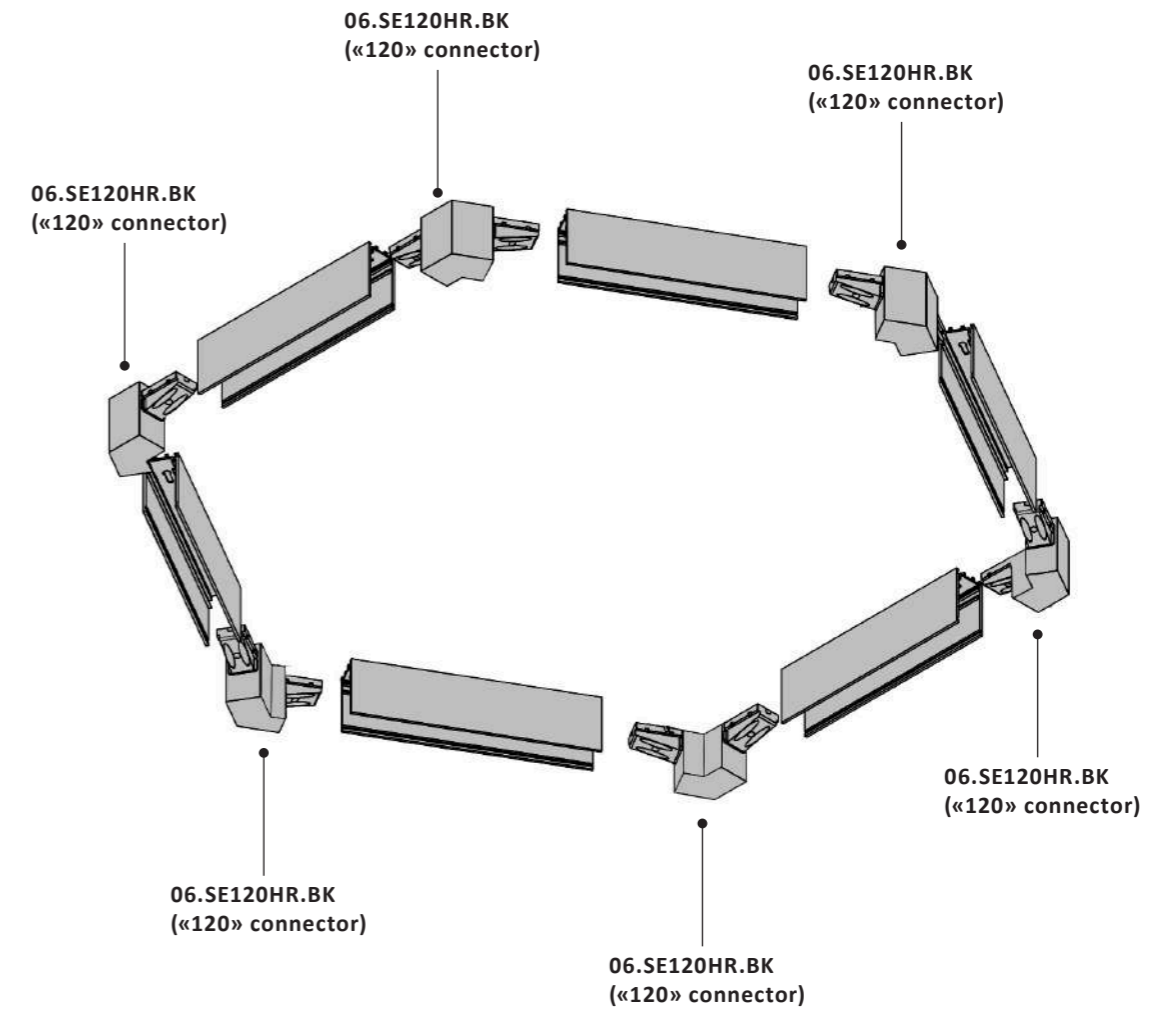

INSTALLATION SURFACE TRACK SYSTEM IN_LINE TRACK S