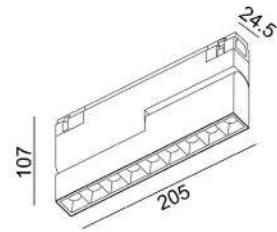

IN_LINE COMFORT B 205

Code	Product Lumen	Power Watt	Color T (K)	CRI	Color
06.2052.12.930.BK	850	12	3000	>90	Black
06.2052.12.940.BK	850	12	4000	>90	Black

MATERIAL | AL PC

[i](#) » 188

IN_LINE LINEA B 205

Code	Product Lumen	Power Watt	Color T (K)	CRI	Color
06.2053.6.930.WH	410	6	3000	>90	White
06.2053.6.930.BK	410	6	3000	>90	Black
06.2053.6.940.WH	424	6	4000	>90	White
06.2053.6.940.BK	424	6	4000	>90	Black

MATERIAL | AL PC

[i](#) » 188