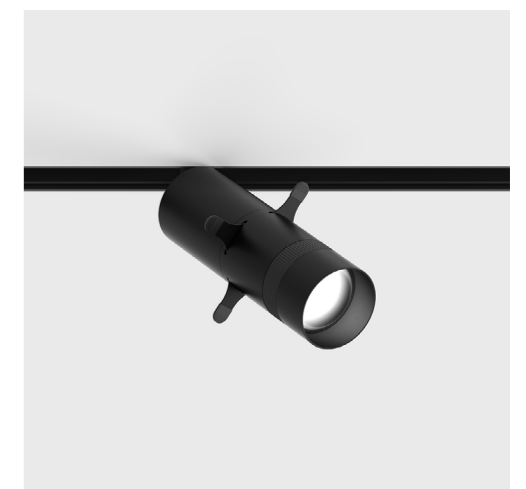

06.5160.13.930.BK