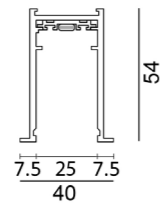

IN_LINE

IN_LINE TRACK T

	Code	Dimensions (mm): LxWxH	Color
Recessed track	06.T200.BK	2000 x 40 x 54	Black
with trim	06.T300.BK	3000 x 40 x 54	Black

CE ENEC IP20 48V NO INCL

MATERIAL | AL

(i) » 188

IN_LINE CORNER T HR

MATERIAL | PC

(i) » 188

IN_LINE TRACK R

	Code	Dimensions (mm): LxWxH	Color
Recessed track	06.R200.WH	2000 x 76 x 54	White
	06.R200.BK	2000 x 76 x 54	Black
	06.R300.WH	3000 x 76 x 54	White
	06.R300.BK	3000 x 76 x 54	Black