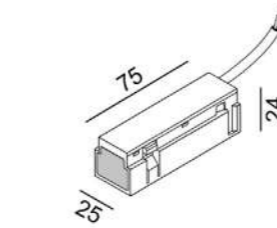

IN_LINE LIVE END

CE ENE ↓ F IP20 48V NO INCL

MATERIAL | PC

	Code	Dimensions (mm): LxWxH	Color
Feed cable	06.SLE60.WH	600	White
	06.SLE60.BK	600	Black

» 188