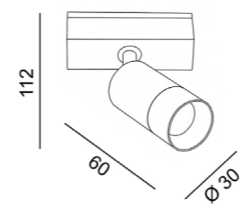

IN_LINE TUB S A 60 X2

Code	Product Lumen	Power Watt	Color T (K)	CRI	Color
06.2301.14.930.WH	2 x 504	2 x 4,5	3000	>90	White
06.2301.14.930.BK	2 x 504	2 x 4,5	3000	>90	Black
06.2301.14.940.WH	2 x 536	2 x 4,5	4000	>90	White
06.2301.14.940.BK	2 x 536	2 x 4,5	4000	>90	Black

MATERIAL | AL PC (i) » 188

ACCESSORIES

	Honeycomb	06.A03HC
	Lens 24°	06.A03LS24
	Lens 32°	06.A03LS32

(i) » 183

IN_LINE ZOOM S

Code	Product Lumen	Power Watt	Color T (K)	CRI	Color
06.0369.6.930.WH	228 - 307	5,4	3000	>90	White
06.0369.6.930.BK	228 - 307	5,4	3000	>90	Black
06.0369.6.940.WH	240 - 322	5,4	4000	>90	White
06.0369.6.940.BK	240 - 322	5,4	4000	>90	Black

MATERIAL | AL PC (i) » 188

IN_LINE TUB S A 60

Code	Product Lumen	Power Watt	Color T (K)	CRI	Color
06.0361.8.930.WH	570	5,4	3000	>90	White
06.0361.8.930.BK	570	5,4	3000	>90	Black
NEW 06.0361.8.930.WHW	570	5,4	3000	>90	White/White
NEW 06.0361.8.930.BR	570	5,4	3000	>90	Brass
NEW 06.0361.8.930.CR	570	5,4	3000	>90	Chrome
06.0361.8.940.WH	620	5,4	4000	>90	White
06.0361.8.940.BK	620	5,4	4000	>90	Black

MATERIAL | AL PC (i) » 188

ACCESSORIES

	Honeycomb	06.A03HC
	Lens 24°	06.A03LS24
	Lens 32°	06.A03LS32

(i) » 183