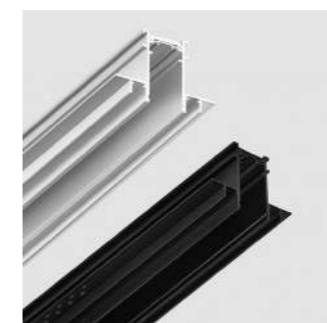

IN_LINE TRACK R

	Code	Dimensions (mm): LxWxH	Color
Recessed track	06.R200.WH	2000 x 76 x 54	White
	06.R200.BK	2000 x 76 x 54	Black
	06.R300.WH	3000 x 76 x 54	White
	06.R300.BK	3000 x 76 x 54	Black

CE ENEC IP20 48V NO INCL

MATERIAL | AL

(i) » 188