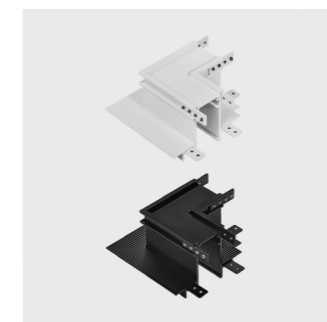

IN_LINE CORNER R HR

	Code	Color
Recessed «L» track connector	06.R90HR.WH	White
	06.R90HR.BK	Black

CE ENEC IP20 48V NO INCL

MATERIAL | AL

(i) » 188