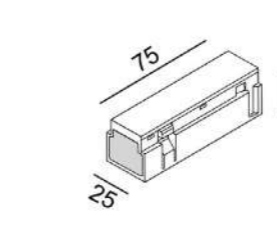

IN_LINE ELECTRICAL JOINT

CE ENE ↓ F IP20 48V NO INCL

MATERIAL | PC

	Code	Color
Electrical joint live end for track, without cable	06.SLE00.WH	White
	06.SLE00.BK	Black

» 188