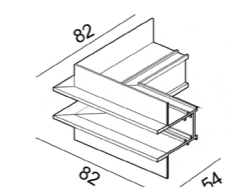

IN_LINE CORNER R OUT

	Code	Color
Recessed «L» track connector Wall to Wall out-installation	06.R90OUT.WH	White
	06.R90OUT.BK	Black

CE ENEC IP20 48V NO INCL

MATERIAL | AL

(i) » 188