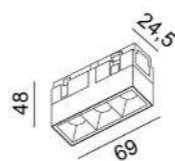

IN_LINE LINEA 205

	Code	Product Lumen	Power Watt	Color T (K)	CRI	Color
NEW	06.2050.6.930.WH	406	6	3000	>90	White
	06.2050.6.930.BK	406	6	3000	>90	Black
NEW	06.2050.6.940.WH	435	6	4000	>90	White
	06.2050.6.940.BK	435	6	4000	>90	Black

MATERIAL | AL PC

[i](#) » 188

IN_LINE LINEA 407

	Code	Product Lumen	Power Watt	Color T (K)	CRI	Color
NEW	06.4070.11.930.WH	782	11	3000	>90	White
	06.4070.11.930.BK	782	11	3000	>90	Black
NEW	06.4070.11.940.WH	810	11	4000	>90	White
	06.4070.11.940.BK	810	11	4000	>90	Black

MATERIAL | AL PC

[i](#) » 188

IN_LINE LINEA 800

	Code	Product Lumen	Power Watt	Color T (K)	CRI	Color
NEW	06.8000.18.930.WH	1450	18	3000	>90	White
	06.8000.18.930.BK	1450	18	3000	>90	Black
NEW	06.8000.18.940.WH	1495	18	4000	>90	White
	06.8000.18.940.BK	1495	18	4000	>90	Black

MATERIAL | AL PC

[i](#) » 188

IN_LINE COMFORT 69

	Code	Product Lumen	Power Watt	Color T (K)	CRI	Color
	06.0691.4.930.BK	273	4	3000	>90	Black
	06.0691.4.940.BK	330	4	4000	>90	Black

MATERIAL | AL PC

[i](#) » 188

IN_LINE COMFORT 137

	Code	Product Lumen	Power Watt	Color T (K)	CRI	Color
	06.1371.8.930.BK	557	8	3000	>90	Black
	06.1371.8.940.BK	684	8	4000	>90	Black

MATERIAL | AL PC

[i](#) » 188

IN_LINE COMFORT 205

	Code	Product Lumen	Power Watt	Color T (K)	CRI	Color
NEW	06.2051.12.930.WH	850	12	3000	>90	White
	06.2051.12.930.BK	850	12	3000	>90	Black
NEW	06.2051.12.940.WH	850	12	4000	>90	White
	06.2051.12.940.BK	850	12	4000	>90	Black

MATERIAL | AL PC

[i](#) » 188