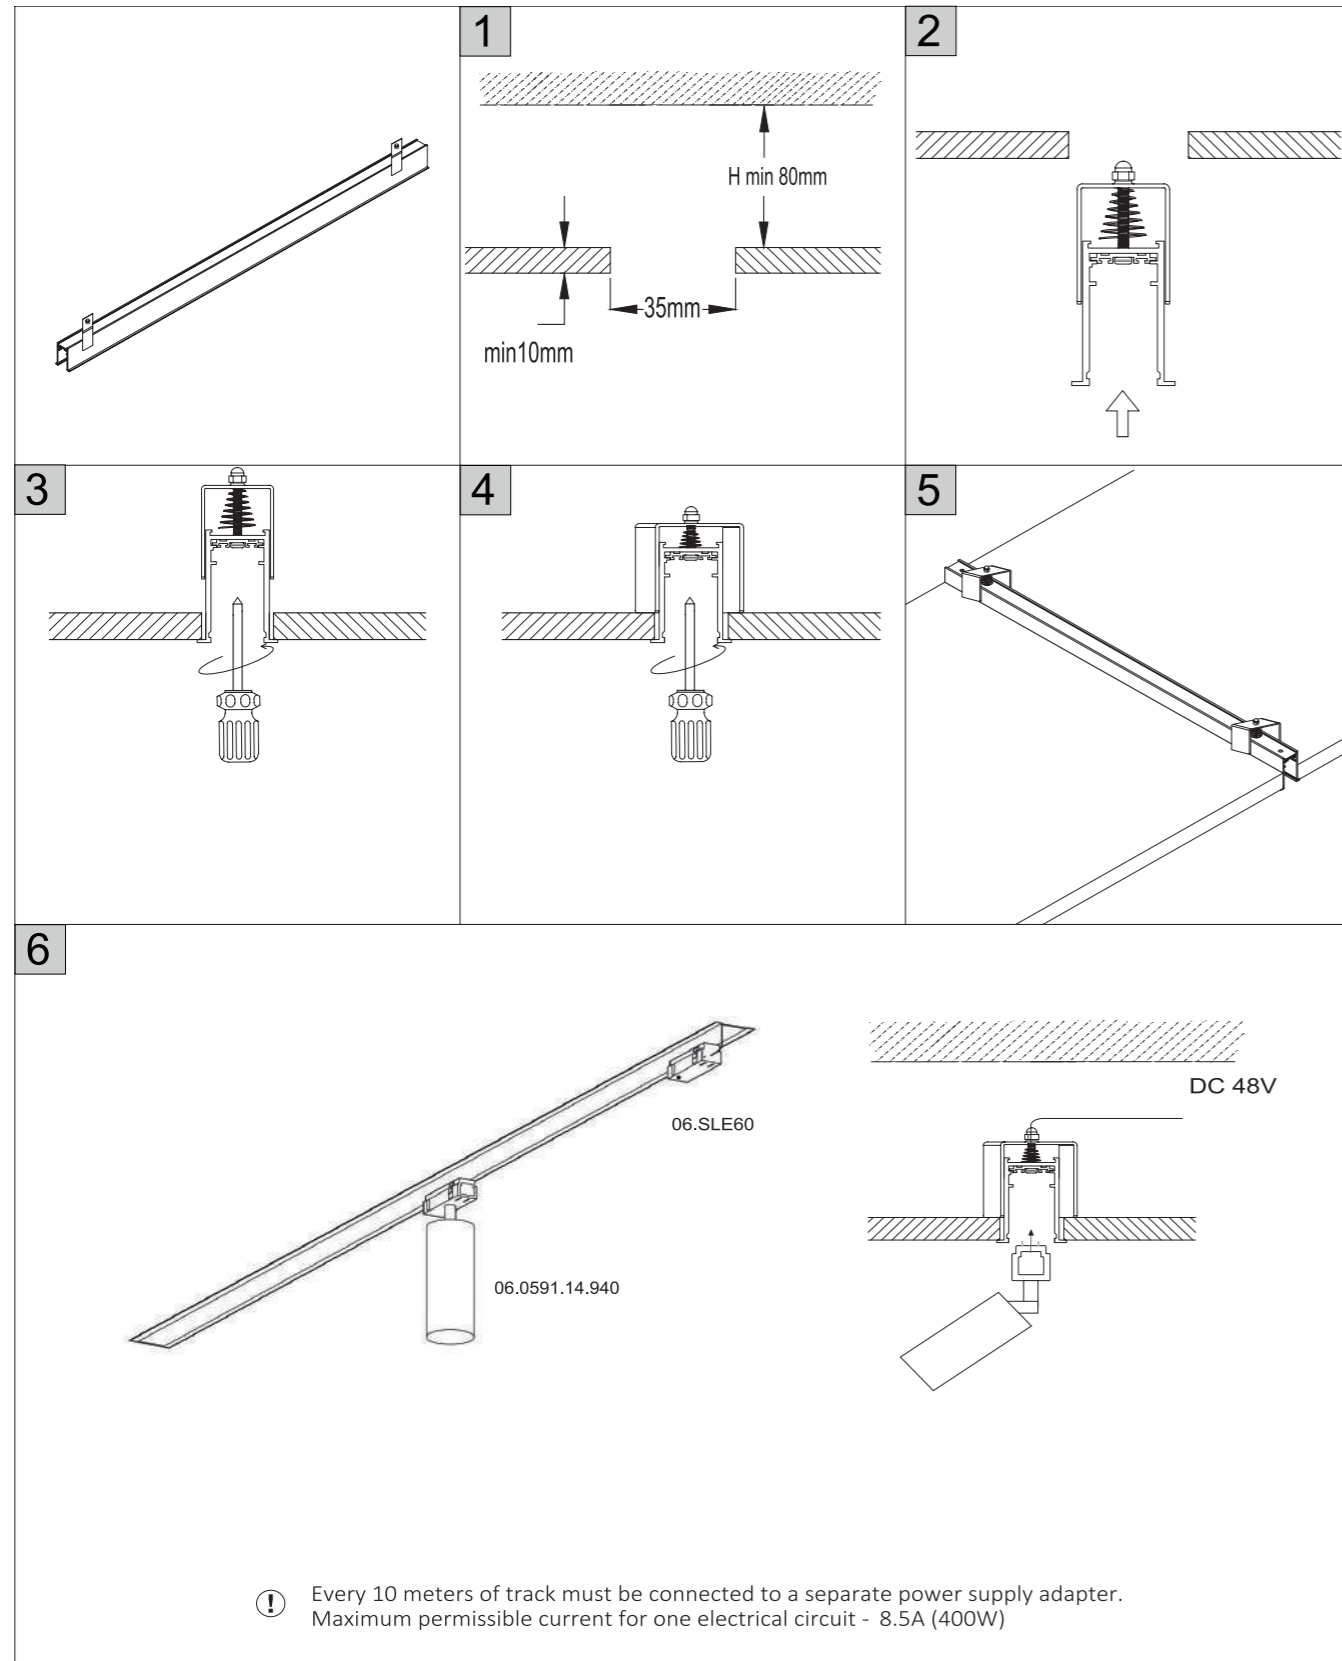

INSTALLATION RECESSED TRACK SYSTEM IN_LINE TRACK T