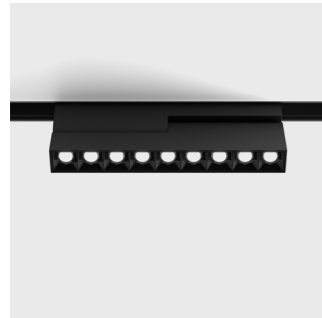

IN_LINE COMFORT B 205

Code	Product Lumen	Power Watt	Color T (K)	CRI	Color
06.2052.12.930.BK	850	12	3000	>90	Black
06.2052.12.940.BK	850	12	4000	>90	Black