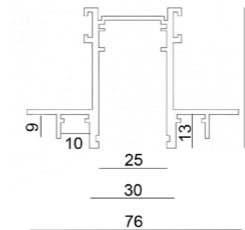

IN_LINE

IN_LINE TRACK T

	Code	Dimensions (mm): LxWxH	Color
Recessed track	06.T200.BK	2000 x 40 x 54	Black
with trim	06.T300.BK	3000 x 40 x 54	Black

CE ENEC IP20 48V NO INCL

MATERIAL | AL

(i) » 188

IN_LINE CORNER T HR

MATERIAL | PC

(i) » 188

IN_LINE TRACK R

	Code	Dimensions (mm): LxWxH	Color
Recessed track	06.R200.WH	2000 x 76 x 54	White
	06.R200.BK	2000 x 76 x 54	Black
	06.R300.WH	3000 x 76 x 54	White
	06.R300.BK	3000 x 76 x 54	Black