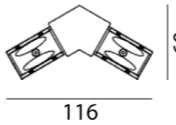

IN_LINE CORNER 120

	Code	Color
Surface «120» track electrical connector	06.SE120HR.BK	Black

CE ENEC IP20 48V NO INCL

MATERIAL | AL

» 188