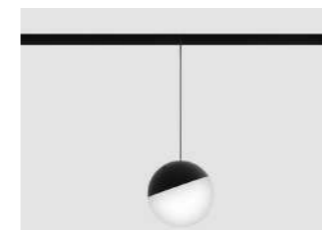

IN_LINE BALL M

Code	Product Lumen	Power Watt	Color T (K)	CRI	Color
06.1000.7.930.WH	590	7	3000	>90	White
06.1000.7.930.BK	590	7	3000	>90	Black

MATERIAL | AL PC

i » 188