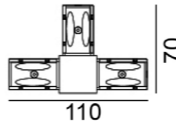

IN_LINE CORNER T

	Code	Color
Surface T right track electrical connector	06.SETRHR.BK	Black

	Code	Color
Surface T left track electrical connector	06.SETLHR.BK	Black

CE ENEC IP20 48V NO INCL

MATERIAL | AL

» 188