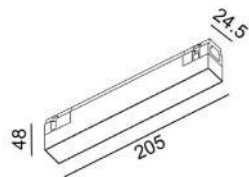

IN_LINE LINEA 205

	Code	Product Lumen	Power Watt	Color T (K)	CRI	Color
NEW	06.2050.6.930.WH	406	6	3000	>90	White
	06.2050.6.930.BK	406	6	3000	>90	Black
NEW	06.2050.6.940.WH	435	6	4000	>90	White
	06.2050.6.940.BK	435	6	4000	>90	Black

MATERIAL | AL PC

[i](#) » 188

IN_LINE LINEA 407

	Code	Product Lumen	Power Watt	Color T (K)	CRI	Color
NEW	06.4070.11.930.WH	782	11	3000	>90	White
	06.4070.11.930.BK	782	11	3000	>90	Black
NEW	06.4070.11.940.WH	810	11	4000	>90	White
	06.4070.11.940.BK	810	11	4000	>90	Black

MATERIAL | AL PC

[i](#) » 188

IN_LINE LINEA 800

	Code	Product Lumen	Power Watt	Color T (K)	CRI	Color
NEW	06.8000.18.930.WH	1450	18	3000	>90	White
	06.8000.18.930.BK	1450	18	3000	>90	Black
NEW	06.8000.18.940.WH	1495	18	4000	>90	White
	06.8000.18.940.BK	1495	18	4000	>90	Black

MATERIAL | AL PC

[i](#) » 188

IN_LINE COMFORT 69

	Code	Product Lumen	Power Watt	Color T (K)	CRI	Color
	06.0691.4.930.BK	273	4	3000	>90	Black
	06.0691.4.940.BK	330	4	4000	>90	Black

MATERIAL | AL PC

[i](#) » 188

IN_LINE COMFORT 137

	Code	Product Lumen	Power Watt	Color T (K)	CRI	Color
	06.1371.8.930.BK	557	8	3000	>90	Black
	06.1371.8.940.BK	684	8	4000	>90	Black

MATERIAL | AL PC

[i](#) » 188

IN_LINE COMFORT 205

	Code	Product Lumen	Power Watt	Color T (K)	CRI	Color
NEW	06.2051.12.930.WH	850	12	3000	>90	White
	06.2051.12.930.BK	850	12	3000	>90	Black
NEW	06.2051.12.940.WH	850	12	4000	>90	White
	06.2051.12.940.BK	850	12	4000	>90	Black

MATERIAL | AL PC

[i](#) » 188