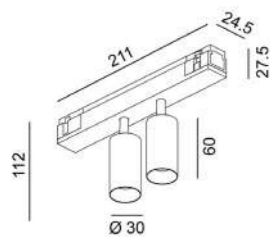

IN_LINE TUB S A 60 X2

Code	Product Lumen	Power Watt	Color T (K)	CRI	Color
06.2301.14.930.WH	2 x 504	2 x 4,5	3000	>90	White
06.2301.14.930.BK	2 x 504	2 x 4,5	3000	>90	Black
06.2301.14.940.WH	2 x 536	2 x 4,5	4000	>90	White
06.2301.14.940.BK	2 x 536	2 x 4,5	4000	>90	Black

MATERIAL | AL PC (i) » 188

ACCESSORIES

	Honeycomb	06.A03HC
	Lens 24°	06.A03LS24
	Lens 32°	06.A03LS32

(i) » 183

IN_LINE ZOOM S

Code	Product Lumen	Power Watt	Color T (K)	CRI	Color
06.0369.6.930.WH	228 - 307	5,4	3000	>90	White
06.0369.6.930.BK	228 - 307	5,4	3000	>90	Black
06.0369.6.940.WH	240 - 322	5,4	4000	>90	White
06.0369.6.940.BK	240 - 322	5,4	4000	>90	Black

MATERIAL | AL PC (i) » 188

IN_LINE TUB S A 60

Code	Product Lumen	Power Watt	Color T (K)	CRI	Color
06.0361.8.930.WH	570	5,4	3000	>90	White
06.0361.8.930.BK	570	5,4	3000	>90	Black
NEW 06.0361.8.930.WHW	570	5,4	3000	>90	White/White
NEW 06.0361.8.930.BR	570	5,4	3000	>90	Brass
NEW 06.0361.8.930.CR	570	5,4	3000	>90	Chrome
06.0361.8.940.WH	620	5,4	4000	>90	White
06.0361.8.940.BK	620	5,4	4000	>90	Black

MATERIAL | AL PC (i) » 188

ACCESSORIES

	Honeycomb	06.A03HC
	Lens 24°	06.A03LS24
	Lens 32°	06.A03LS32

(i) » 183