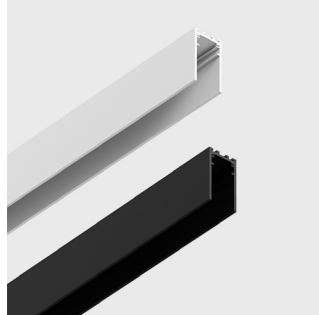

IN_LINE TRACK S