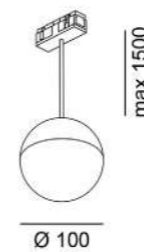

CLICK TO TURN ON / OFF TOUCH TO DIMM

IN_LINE BALL M

Code	Product Lumen	Power Watt	Color T (K)	CRI	Color
06.1000.7.930.WH	590	7	3000	>90	White
06.1000.7.930.BK	590	7	3000	>90	Black

MATERIAL | AL PC

i » 188