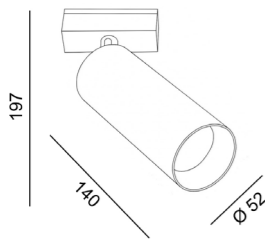

MATERIAL | AL PC

[i](#) » 188

ACCESSORIES

	Shield TUB M Copper	06.A05SH.CP
	Shield TUB M Brass	06.A05SH.BR
	Shield L TUB M Copper	06.A05SHL.CP
	Shield L TUB M Brass	06.A05SHL.BR
	Wall washer	06.A05WW
	Snoot, black	06.A05NB
	Foggy cover	06.A05FG
	Honeycomb	06.A05HC
	Elips diffuser	06.A05ELPS
	Foggy diffuser	06.A05SFT
	Lens 15°	06.A05LS15
	Lens 30°	06.A05LS30

[i](#) » 183