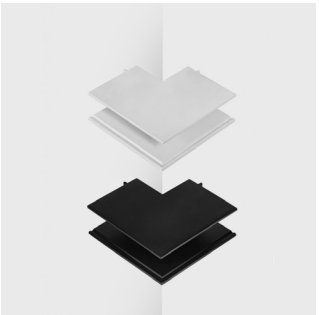

MATERIAL | AL

» 188

IN_LINE CORNER S IN

	Code	Color
Surface «L» track connector Ceiling to Wall in – installation	06.S90IN.WH	White
	06.S90IN.BK	Black

CE ENEC IP20 48V NO INCL

MATERIAL | AL

» 188

IN_LINE CORNER S OUT