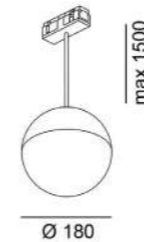

IN_LINE TUB M P 200

Code	Product Lumen	Power Watt	Color T (K)	CRI	Color
06.0521.19.930.WH	1280	19	3000	>90	White
06.0521.19.930.BK	1280	19	3000	>90	Black
06.0521.19.940.WH	1348	19	4000	>90	White
06.0521.19.940.BK	1348	19	4000	>90	Black

MATERIAL | AL PC

i » 188

ACCESSORIES

	Shield TUB M Copper	06.A05SH.CP
	Shield TUB M Brass	06.A05SH.BR
	Shield L TUB M Copper	06.A05SHL.CP
	Shield L TUB M Brass	06.A05SHL.BR
	Wall washer	06.A05WW
	Snoot, black	06.A05NB
	Foggy cover	06.A05FG
	Honeycomb	06.A05HC
	Elips diffuser	06.A05ELPS
	Foggy diffuser	06.A05SFT
	Lens 15°	06.A05LS15
	Lens 30°	06.A05LS30

i » 183

IN_LINE BALL L

Code	Product Lumen	Power Watt	Color T (K)	CRI	Color
06.1800.28.930.WH	2181	28	3000	>90	White
06.1800.28.930.BK	2181	28	3000	>90	Black

MATERIAL | AL PC

i » 188

CLICK TO TURN ON / OFF TOUCH TO DIMM

IN_LINE BALL M

Code	Product Lumen	Power Watt	Color T (K)	CRI	Color
06.1000.7.930.WH	590	7	3000	>90	White
06.1000.7.930.BK	590	7	3000	>90	Black

MATERIAL | AL PC

i » 188