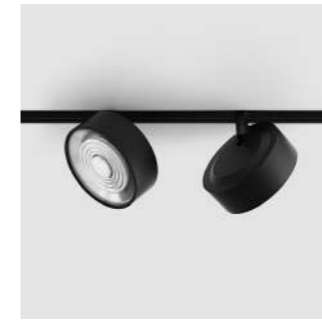

IN_LINE SOL

MATERIAL | AL PC

i » 188

ACCESSORIES

	Replaceable ring. White colour	SOL RING WHITE
	Replaceable ring. Copper colour	SOL RING COPPER
	Replaceable ring. Brass colour	SOL RING BRASS
	Replaceable ring. Chrome colour	SOL RING CHROME
	NEW Lens 12°	06.A09LS12

i » 183