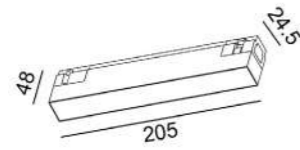

IN_LINE POWER UNIT 100

	Code	Power Watt	Color
Power supply	06.PSU.100.WH	100	White
	06.PSU.100.BK	100	Black

CE ENEC IP20 SELV 48V

MATERIAL | ○ AL

» 188