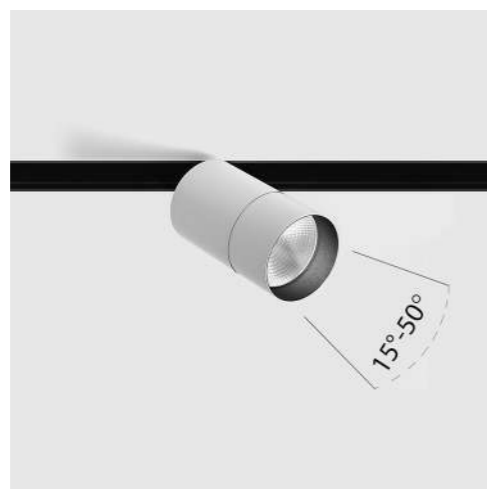

IN_LINE ZOOM

Code	Product Lumen	Power Watt	Color T (K)	CRI	Color
06.0599.13.930.WH	615 - 1040	13	3000	>90	White
06.0599.13.930.BK	615 - 1040	13	3000	>90	Black
06.0599.13.940.WH	615 - 1040	13	4000	>90	White
06.0599.13.940.BK	615 - 1040	13	4000	>90	Black

MATERIAL | AL PC (i) » 188

IN_LINE TUB M NB

Code	Product Lumen	Power Watt	Color T (K)	CRI	Color
06.0595.9.930.BK	640	10	3000	>90	Black

MATERIAL | AL PC (i) » 188

06.0599.13.930.WH