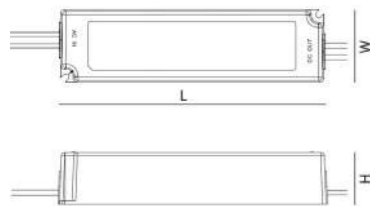

POWER SUPPLY

Code	Dimensions (mm): LxWxH	Power Watt	Color
PS-60-48	162,5 x 42,5 x 32	60	Grey
PS-100-48	190 x 52 x 37	100	Grey
PS-150-48	191 x 63 x 37,5	150	Grey

CE IP67 48V

MATERIAL | ○ PC

» 188

POWER SUPPLY