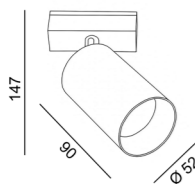

IN_LINE ZOOM

Code	Product Lumen	Power Watt	Color T (K)	CRI	Color
06.0599.13.930.WH	615 - 1040	13	3000	>90	White
06.0599.13.930.BK	615 - 1040	13	3000	>90	Black
06.0599.13.940.WH	615 - 1040	13	4000	>90	White
06.0599.13.940.BK	615 - 1040	13	4000	>90	Black

MATERIAL | AL PC (i) » 188

IN_LINE TUB M NB

Code	Product Lumen	Power Watt	Color T (K)	CRI	Color
06.0595.9.930.BK	640	10	3000	>90	Black

MATERIAL | AL PC (i) » 188

IN_LINE GALLERY

Code	Product Lumen	Power Watt	Color T (K)	CRI	Color
NEW 06.5160.13.930.WH	600	6,3	3000	>90	White
06.5160.13.930.BK	600	6,3	3000	>90	Black
NEW 06.5160.13.940.WH	620	6,3	4000	>90	White
06.5160.13.940.BK	620	6,3	4000	>90	Black

MATERIAL | AL PC (i) » 188

A (mm)	H (mm)	φ (mm)
1000	320	500
2000	630	990
3000	950	1490