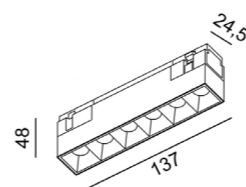

IN_LINE LINEA 205

	Code	Product Lumen	Power Watt	Color T (K)	CRI	Color
NEW	06.2050.6.930.WH	406	6	3000	>90	White
	06.2050.6.930.BK	406	6	3000	>90	Black
NEW	06.2050.6.940.WH	435	6	4000	>90	White
	06.2050.6.940.BK	435	6	4000	>90	Black

MATERIAL | AL PC

[i](#) » 188

IN_LINE LINEA 407

	Code	Product Lumen	Power Watt	Color T (K)	CRI	Color
NEW	06.4070.11.930.WH	782	11	3000	>90	White
	06.4070.11.930.BK	782	11	3000	>90	Black
NEW	06.4070.11.940.WH	810	11	4000	>90	White
	06.4070.11.940.BK	810	11	4000	>90	Black

MATERIAL | AL PC

[i](#) » 188

IN_LINE LINEA 800

	Code	Product Lumen	Power Watt	Color T (K)	CRI	Color
NEW	06.8000.18.930.WH	1450	18	3000	>90	White
	06.8000.18.930.BK	1450	18	3000	>90	Black
NEW	06.8000.18.940.WH	1495	18	4000	>90	White
	06.8000.18.940.BK	1495	18	4000	>90	Black

MATERIAL | AL PC

[i](#) » 188

IN_LINE COMFORT 69

	Code	Product Lumen	Power Watt	Color T (K)	CRI	Color
	06.0691.4.930.BK	273	4	3000	>90	Black
	06.0691.4.940.BK	330	4	4000	>90	Black

MATERIAL | AL PC

[i](#) » 188

IN_LINE COMFORT 137

	Code	Product Lumen	Power Watt	Color T (K)	CRI	Color
	06.1371.8.930.BK	557	8	3000	>90	Black
	06.1371.8.940.BK	684	8	4000	>90	Black

MATERIAL | AL PC

[i](#) » 188

IN_LINE COMFORT 205

	Code	Product Lumen	Power Watt	Color T (K)	CRI	Color
NEW	06.2051.12.930.WH	850	12	3000	>90	White
	06.2051.12.930.BK	850	12	3000	>90	Black
NEW	06.2051.12.940.WH	850	12	4000	>90	White
	06.2051.12.940.BK	850	12	4000	>90	Black

MATERIAL | AL PC

[i](#) » 188