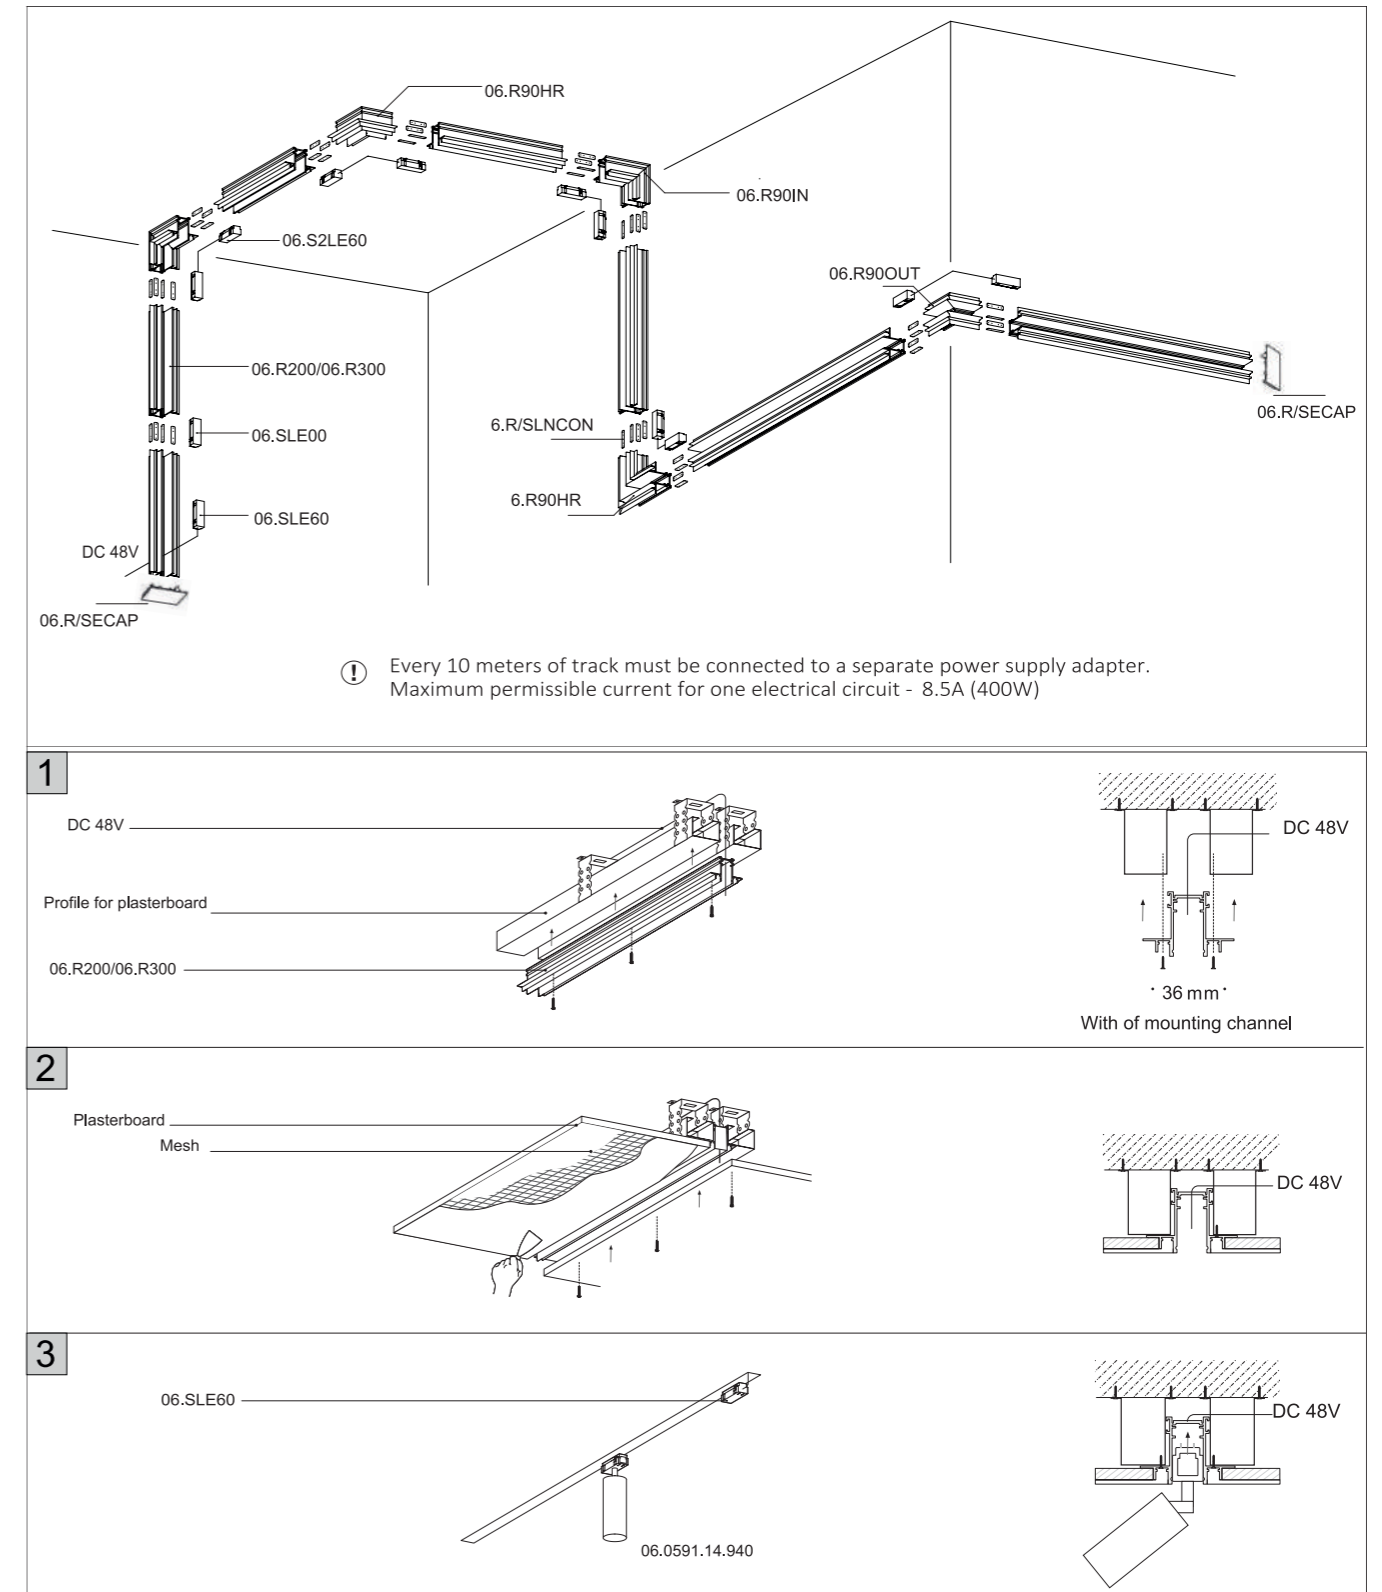

INSTALLATION RECESSED TRACK SYSTEM IN_LINE TRACK R