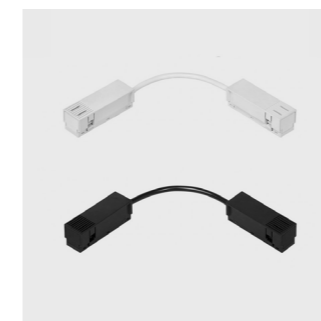

IN_LINE ELECTRICAL JOINT FLEX

CE ENE ↓ F IP20 48V NO INCL

MATERIAL | PC

	Code	Color
Electrical joint flex connector for track	06.S2LE60.WH	White
	06.S2LE60.BK	Black

» 188