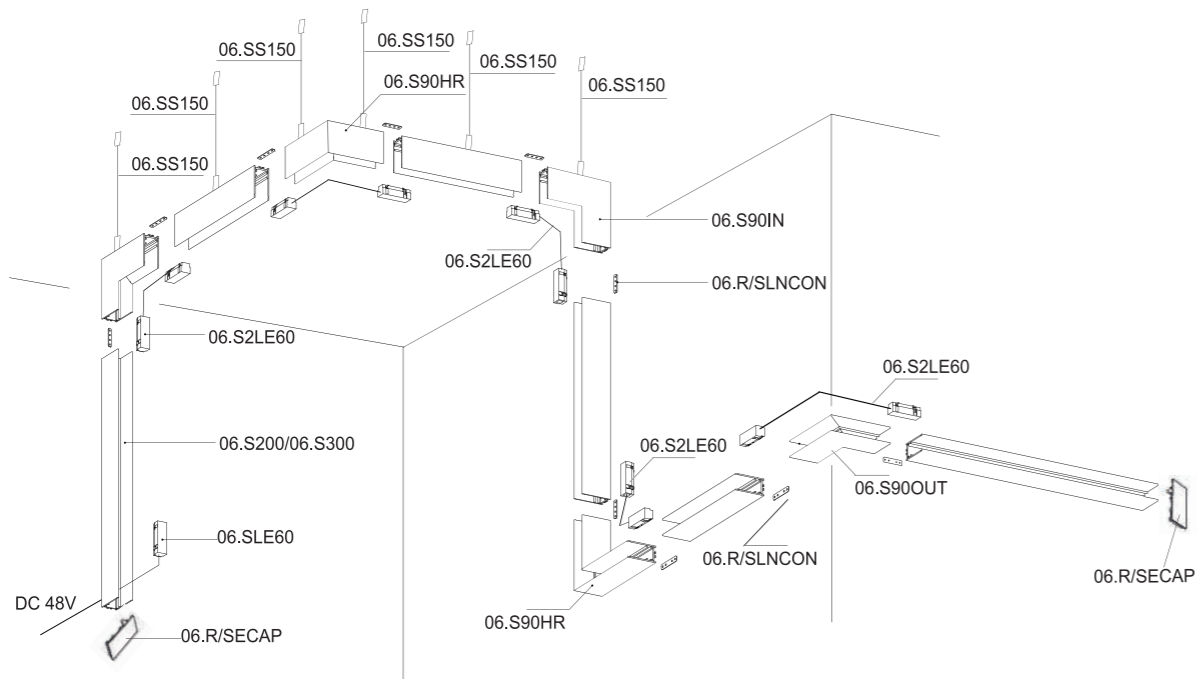

INSTALLATION SUSPENDED TRACK SYSTEM IN_LINE

! Every 10 meters of track must be connected to a separate power supply adapter. Maximum permissible current for one electrical circuit - 8.5A (400W)