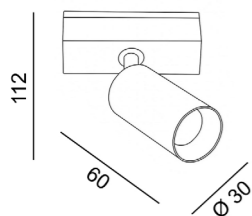

Code	Product Lumen	Power Watt	Color T (K)	CRI	Color
06.0361.8.930.WH	570	5,4	3000	>90	White
06.0361.8.930.BK	570	5,4	3000	>90	Black
NEW 06.0361.8.930.WHW	570	5,4	3000	>90	White/White
NEW 06.0361.8.930.BR	570	5,4	3000	>90	Brass
NEW 06.0361.8.930.CR	570	5,4	3000	>90	Chrome
06.0361.8.940.WH	620	5,4	4000	>90	White
06.0361.8.940.BK	620	5,4	4000	>90	Black

MATERIAL | AL PC (i) » 188

ACCESSORIES

	Honeycomb	06.A03HC
	Lens 24°	06.A03LS24
	Lens 32°	06.A03LS32

(i) » 183