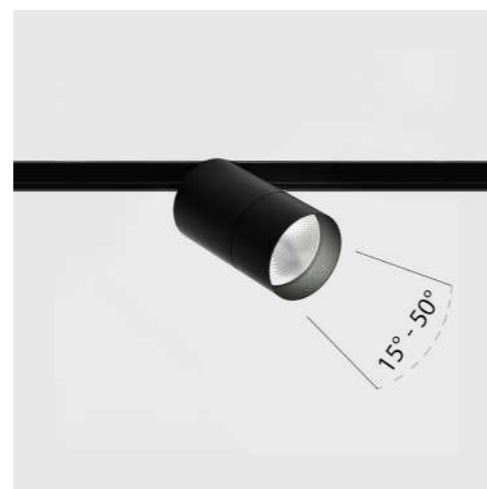

06.0599.13.930.BK

IN_LINE GALLERY

Code	Product Lumen	Power Watt	Color T (K)	CRI	Color
NEW 06.5160.13.930.WH	600	6,3	3000	>90	White
06.5160.13.930.BK	600	6,3	3000	>90	Black
NEW 06.5160.13.940.WH	620	6,3	4000	>90	White
06.5160.13.940.BK	620	6,3	4000	>90	Black

MATERIAL | AL PC (i) » 188

A (mm)	H (mm)	φ (mm)
1000	320	500
2000	630	990
3000	950	1490