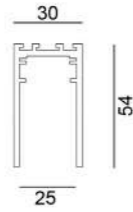

IN_LINE

IN_LINE TRACK T

	Code	Dimensions (mm): LxWxH	Color
Recessed track	06.T200.BK	2000 x 40 x 54	Black
with trim	06.T300.BK	3000 x 40 x 54	Black

CE ENEC IP20 48V NO INCL

MATERIAL | AL

(i) » 188

IN_LINE CORNER T HR

MATERIAL | PC

(i) » 188

IN_LINE TRACK R

	Code	Dimensions (mm): LxWxH	Color
Recessed track	06.R200.WH	2000 x 76 x 54	White
	06.R200.BK	2000 x 76 x 54	Black
	06.R300.WH	3000 x 76 x 54	White
	06.R300.BK	3000 x 76 x 54	Black

CE ENEC IP20 48V NO INCL

MATERIAL | AL

(i) » 188

IN_LINE TRACK S

	Code	Dimensions (mm): LxWxH	Color
Surface / Suspension track	06.S200.WH	2000 x 30 x 54	White
	06.S200.BK	2000 x 30 x 54	Black
	06.S200.LG	2000 x 30 x 54	Like gold
	06.S200.LB	2000 x 30 x 54	Like brass
	06.S300.WH	3000 x 30 x 54	White
	06.S300.BK	3000 x 30 x 54	Black