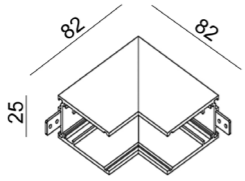

IN_LINE CORNER S IN

	Code	Color
Surface «L» track connector Ceiling to Wall in – installation	06.S90IN.WH	White
	06.S90IN.BK	Black

CE ENEC IP20 48V NO INCL

MATERIAL | AL

» 188