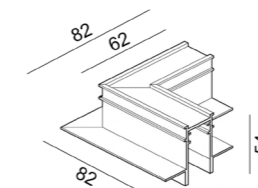

IN_LINE CORNER R HR

	Code	Color
Recessed «L» track connector	06.R90HR.WH	White
	06.R90HR.BK	Black

CE ENEC IP20 48V NO INCL

MATERIAL | AL

(i) » 188