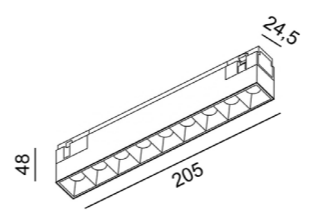

Code	Product Lumen	Power Watt	Color T (K)	CRI	Color
NEW	06.2051.12.930.WH	850	12	3000	>90	White
	06.2051.12.930.BK	850	12	3000	>90	Black
NEW	06.2051.12.940.WH	850	12	4000	>90	White
	06.2051.12.940.BK	850	12	4000	>90	Black