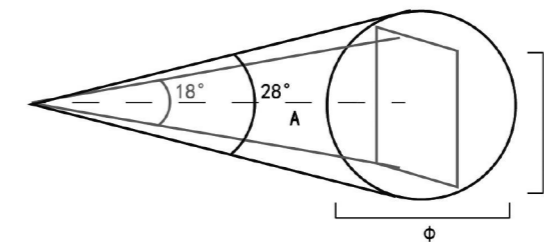

06.5160.13.930.WH