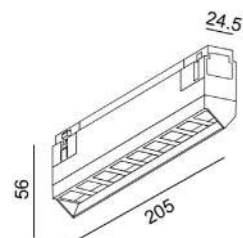

IN_LINE WALL WASHER 205