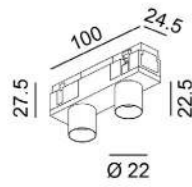

IN_LINE TUB XS A22 X2

Code	Product Lumen	Power Watt	Color T (K)	CRI	Color
06.2221.4.930.WH	2 x 90	2 x 2	3000	>90	White
06.2221.4.930.BK	2 x 90	2 x 2	3000	>90	Black
06.2221.4.930.BR	2 x 77	2 x 2	3000	>90	Brass
06.2221.4.930.CR	2 x 77	2 x 2	3000	>90	Chrome

MATERIAL | AL PC

» 188

IN_LINE SFERA

Code	Product Lumen	Power Watt	Color T (K)	CRI	Color
06.1001.5.930.WH	498	5	3000	>90	White

MATERIAL | AL GL

» 188

IN_LINE WIN

Code	Product Lumen	Power Watt	Color T (K)	CRI	Color
06.win.3.930.BK	1800	3	3000	>90	Black

MATERIAL | AL GL

» 188

IN_LINE ART

Code	Product Lumen	Power Watt	Color T (K)	CRI	Color
06.2420.14.930.BK	750	14	3000	>90	Black

MATERIAL | AL PC

» 188