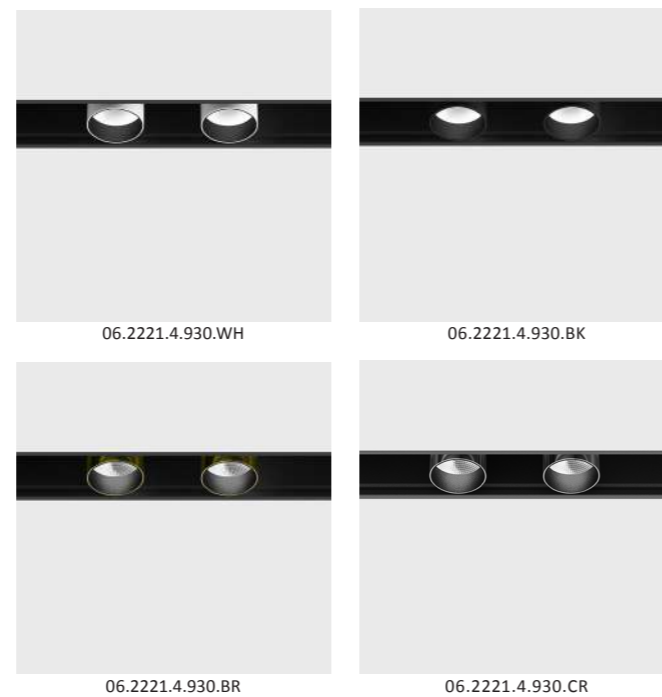

IN_LINE TUB XS A22 X2

Code	Product Lumen	Power Watt	Color T (K)	CRI	Color
06.2221.4.930.WH	2 x 90	2 x 2	3000	>90	White
06.2221.4.930.BK	2 x 90	2 x 2	3000	>90	Black
06.2221.4.930.BR	2 x 77	2 x 2	3000	>90	Brass
06.2221.4.930.CR	2 x 77	2 x 2	3000	>90	Chrome

MATERIAL | AL PC

» 188

IN_LINE SFERA

Code	Product Lumen	Power Watt	Color T (K)	CRI	Color
06.1001.5.930.WH	498	5	3000	>90	White

MATERIAL | AL GL

» 188

IN_LINE WIN

Code	Product Lumen	Power Watt	Color T (K)	CRI	Color
06.win.3.930.BK	1800	3	3000	>90	Black

MATERIAL | AL GL

» 188

IN_LINE ART

Code	Product Lumen	Power Watt	Color T (K)	CRI	Color
06.2420.14.930.BK	750	14	3000	>90	Black

MATERIAL | AL PC

» 188