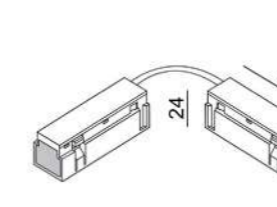

IN_LINE ELECTRICAL JOINT FLEX

CE ENE ↓ F IP20 48V NO INCL

MATERIAL | PC

	Code	Color
Electrical joint flex connector for track	06.S2LE60.WH	White
	06.S2LE60.BK	Black

» 188