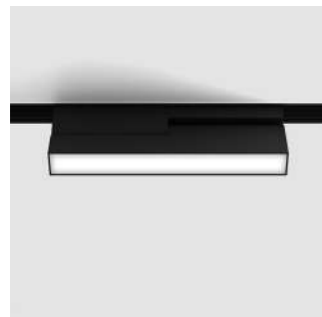

IN_LINE LINEA B 205

Code	Product Lumen	Power Watt	Color T (K)	CRI	Color
06.2053.6.930.WH	410	6	3000	>90	White
06.2053.6.930.BK	410	6	3000	>90	Black
06.2053.6.940.WH	424	6	4000	>90	White
06.2053.6.940.BK	424	6	4000	>90	Black