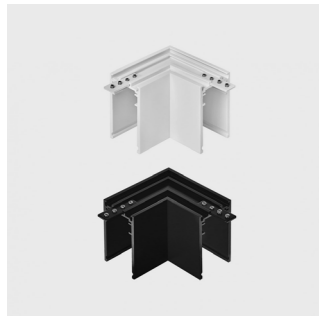

IN_LINE CORNER S HR