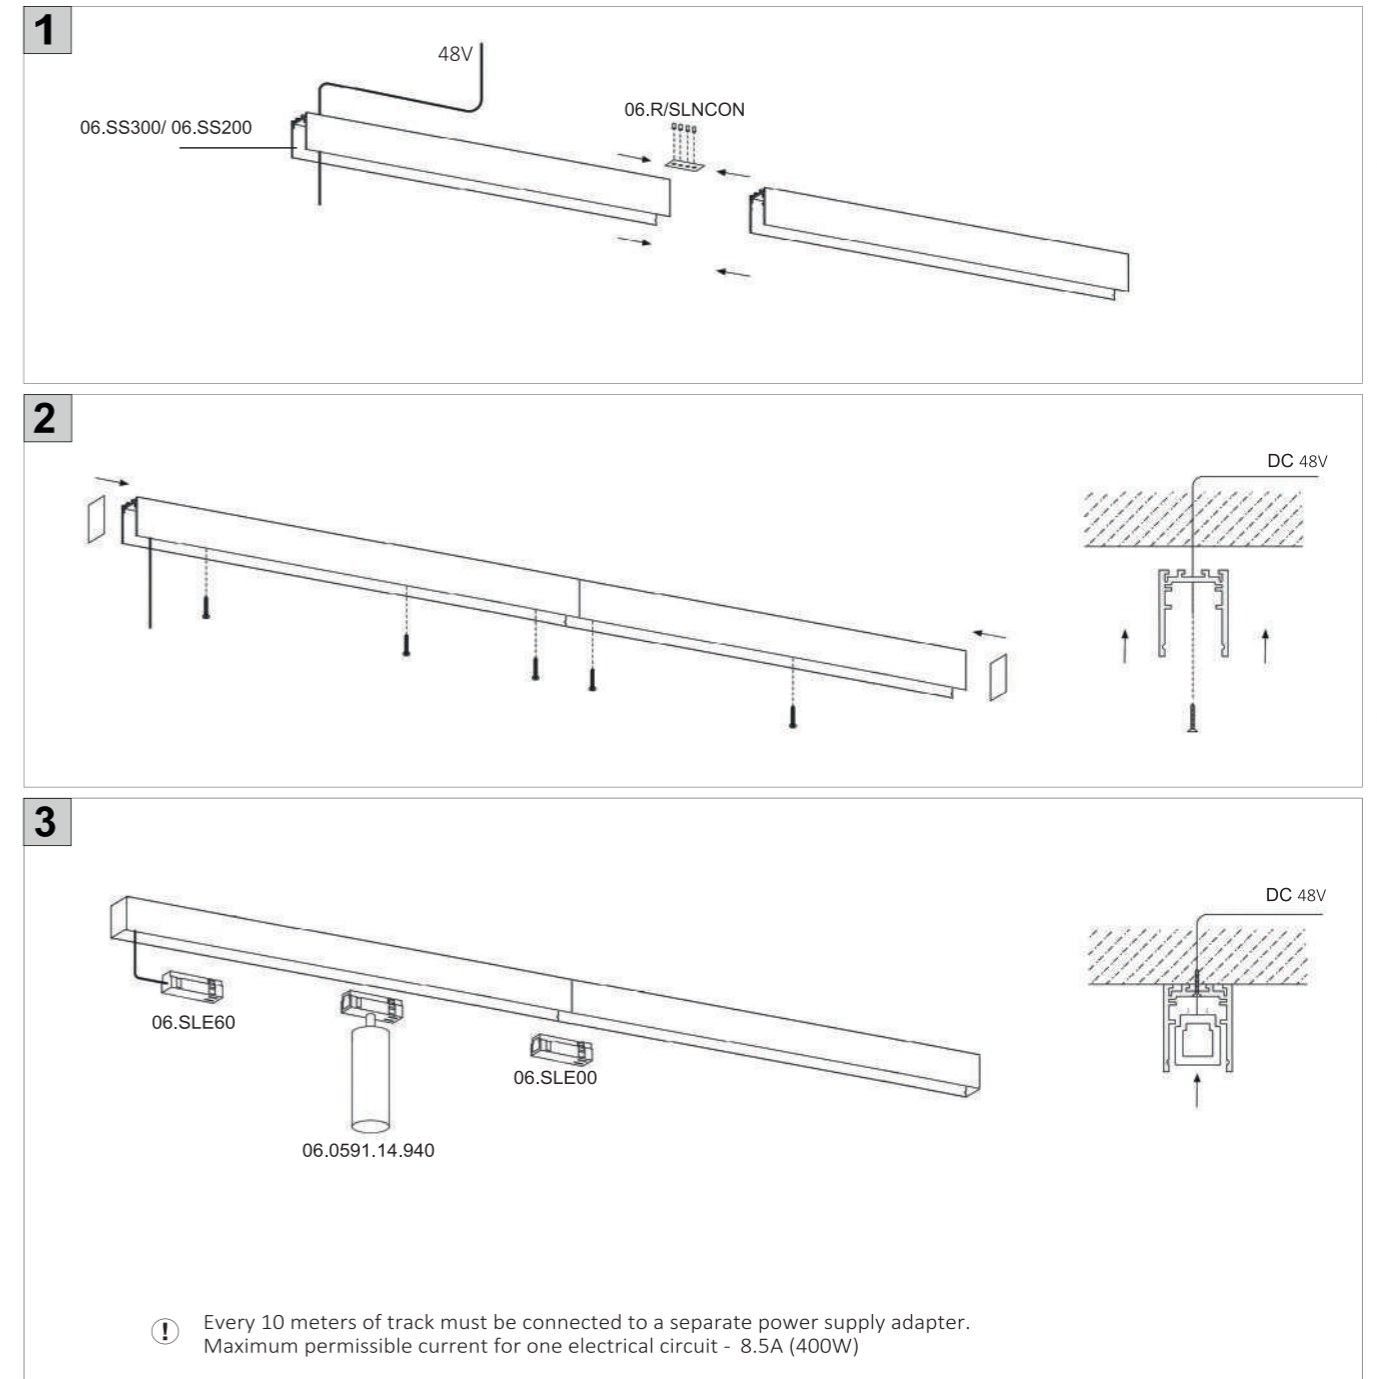

INSTALLATION SURFACE TRACK SYSTEM IN_LINE SHORT TRACK S

! Every 10 meters of track must be connected to a separate power supply adapter. Maximum permissible current for one electrical circuit - 8.5A (400W)