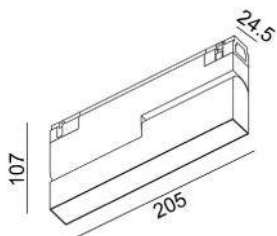

MATERIAL | AL PC

[i](#) » 188