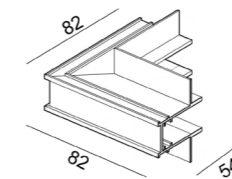

IN_LINE CORNER R IN

	Code	Color
Recessed «L» connector Ceiling to Wall, in-installation	06.R90IN.WH	White
	06.R90IN.BK	Black

CE ENEC IP20 48V NO INCL

MATERIAL | AL

(i) » 188