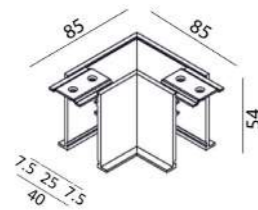

IN_LINE

IN_LINE TRACK T

	Code	Dimensions (mm): LxWxH	Color
Recessed track	06.T200.BK	2000 x 40 x 54	Black
with trim	06.T300.BK	3000 x 40 x 54	Black

CE ENEC IP20 48V NO INCL

MATERIAL | AL

(i) » 188

IN_LINE CORNER T HR