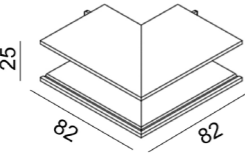

IN_LINE CORNER S OUT

	Code	Color
Surface «L» track connector – Wall to Wall out – installation	06.S90OUT.WH	White
	06.S90OUT.BK	Black

CE ENEC IP20 48V NO INCL

MATERIAL | AL

» 188