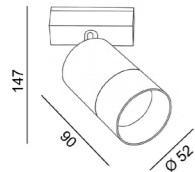

IN_LINE ZOOM

Code	Product Lumen	Power Watt	Color T (K)	CRI	Color
06.0599.13.930.WH	615 - 1040	13	3000	>90	White
06.0599.13.930.BK	615 - 1040	13	3000	>90	Black
06.0599.13.940.WH	615 - 1040	13	4000	>90	White
06.0599.13.940.BK	615 - 1040	13	4000	>90	Black

MATERIAL | AL PC (i) » 188

IN_LINE TUB M NB

Code	Product Lumen	Power Watt	Color T (K)	CRI	Color
06.0595.9.930.BK	640	10	3000	>90	Black

MATERIAL | AL PC (i) » 188

IN_LINE GALLERY

Code	Product Lumen	Power Watt	Color T (K)	CRI	Color
NEW 06.5160.13.930.WH	600	6,3	3000	>90	White
06.5160.13.930.BK	600	6,3	3000	>90	Black
NEW 06.5160.13.940.WH	620	6,3	4000	>90	White
06.5160.13.940.BK	620	6,3	4000	>90	Black

MATERIAL | AL PC (i) » 188

A (mm)	H (mm)	φ (mm)
1000	320	500
2000	630	990
3000	950	1490