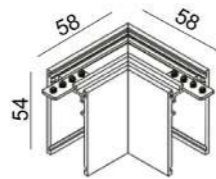

IN_LINE CORNER S HR