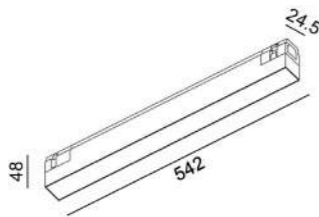

IN_LINE POWER UNIT 200

	Code	Power Watt	Color
Power supply	06.PSU.200.WH	200	White
	06.PSU.200.BK	200	Black

CE ENEC IP20 SELV 48V

MATERIAL | ○ AL

» 188