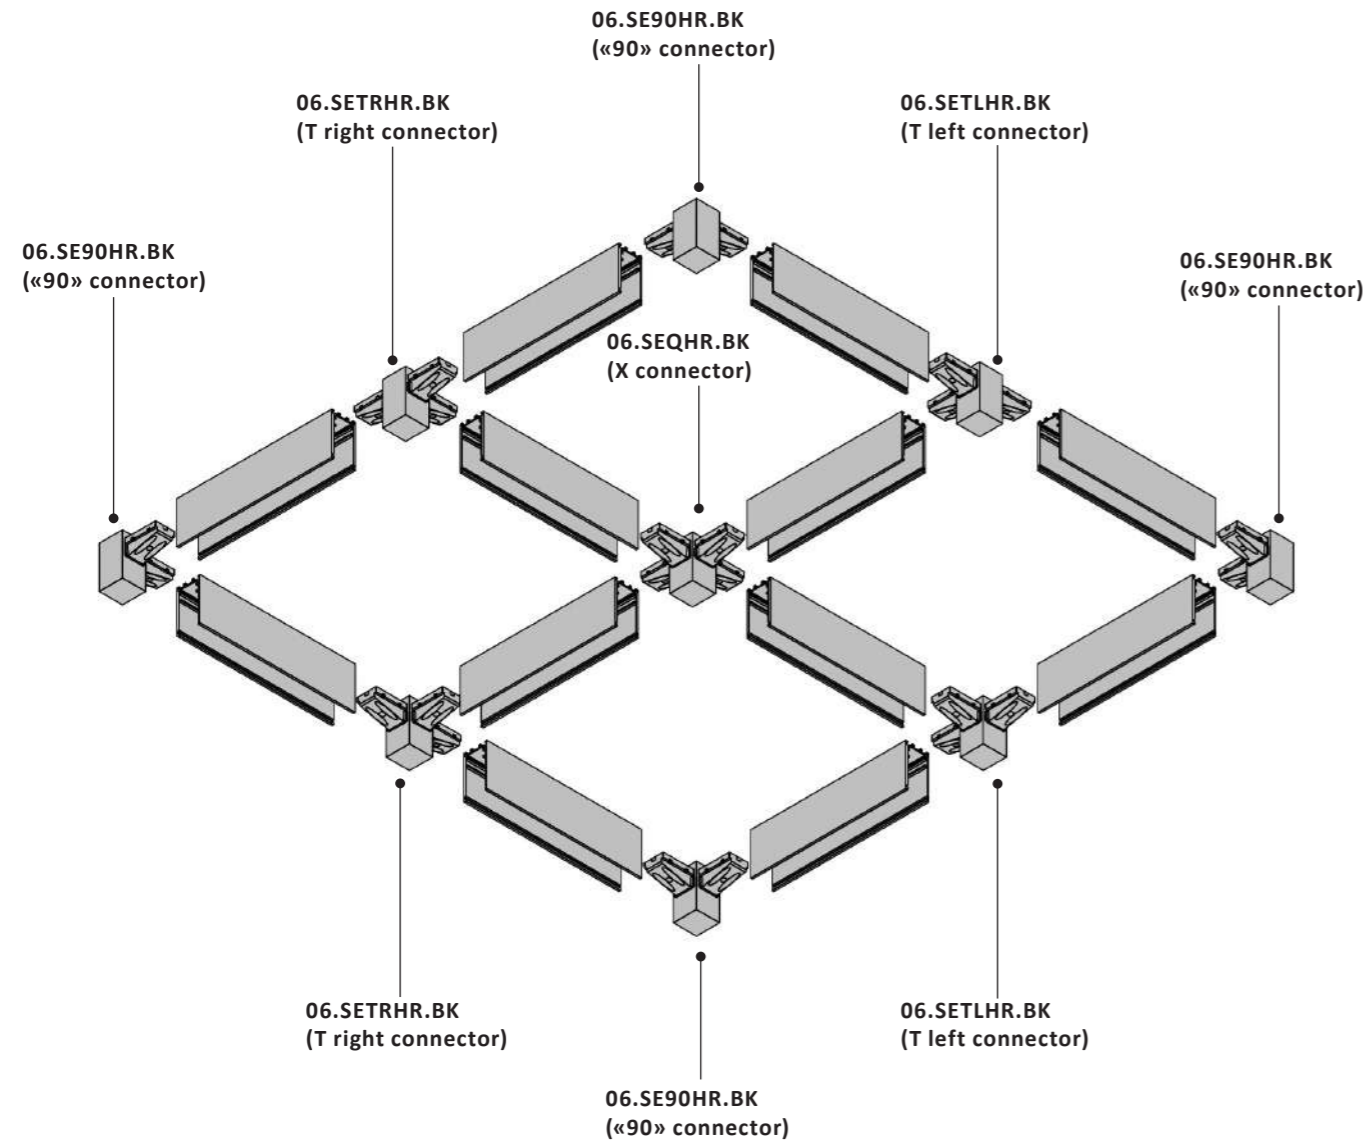

MATERIAL | AL

» 188

IN_LINE CORNER 120

	Code	Color
Surface «120» track electrical connector	06.SE120HR.BK	Black

CE ENEC IP20 48V NO INCL

MATERIAL | AL

» 188

INSTALLATION SURFACE TRACK SYSTEM IN_LINE TRACK S