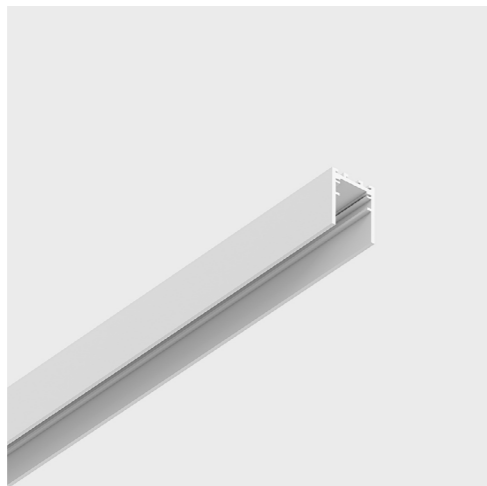

Code	Dimensions (mm): LxWxH	Color
Surface / Suspension track (End caps 2pcs include)	06.SS300.WH	3000 x 30 x 37	White
	06.SS300.BK	3000 x 30 x 37	Black

CE ENEC IP20 48V

MATERIAL | AL

» 188

06.SS300.WH