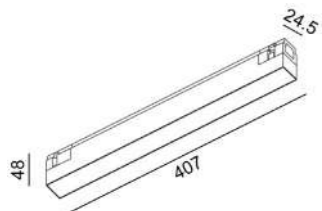

Code	Product Lumen	Power Watt	Color T (K)	CRI	Color
NEW	06.4070.11.930.WH	782	11	3000	>90	White
	06.4070.11.930.BK	782	11	3000	>90	Black
NEW	06.4070.11.940.WH	810	11	4000	>90	White
	06.4070.11.940.BK	810	11	4000	>90	Black