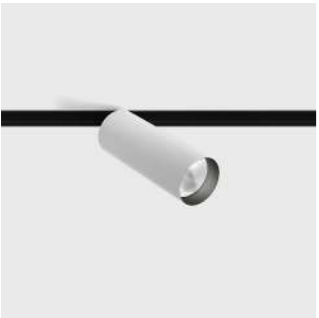

IN_LINE TUB M A 140

Code	Product Lumen	Power Watt	Color T (K)	CRI	Color
06.0514.19.930.WH	1640	19	3000	>90	White
06.0514.19.930.BK	1640	19	3000	>90	Black
06.0514.19.940.WH	1885	19	4000	>90	White
06.0514.19.940.BK	1885	19	4000	>90	Black