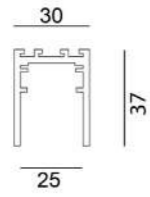

IN_LINE SHORT TRACK S