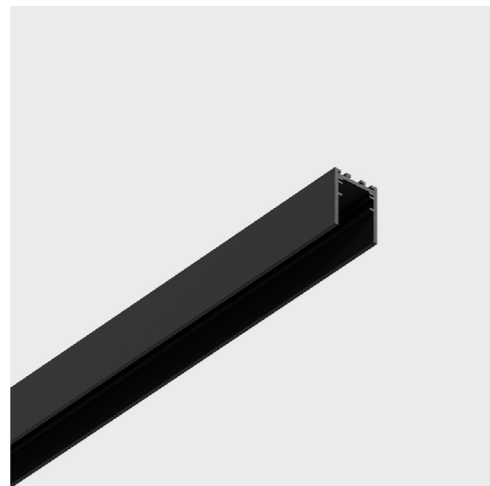

06.SS300.BK