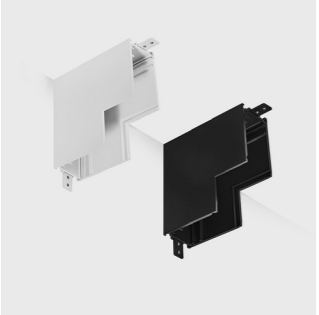

IN_LINE CORNER R IN

	Code	Color
Recessed «L» connector Ceiling to Wall, in-installation	06.R90IN.WH	White
	06.R90IN.BK	Black

CE ENEC IP20 48V NO INCL

MATERIAL | AL

(i) » 188

IN_LINE CORNER R OUT

	Code	Color
Recessed «L» track connector Wall to Wall out-installation	06.R90OUT.WH	White
	06.R90OUT.BK	Black

CE ENEC IP20 48V NO INCL

MATERIAL | AL

» 188

IN_LINE CORNER S HR

	Code	Color
Surface/suspension «L» track connector	06.S90HR.WH	White
	06.S90HR.BK	Black
	06.S90HR.LG	Like gold
	06.S90HR.LB	Like brass

CE ENEC IP20 48V NO INCL

MATERIAL | AL

» 188

IN_LINE CORNER S IN

	Code	Color
Surface «L» track connector Ceiling to Wall in – installation	06.S90IN.WH	White
	06.S90IN.BK	Black

CE ENEC IP20 48V NO INCL

MATERIAL | AL

» 188

IN_LINE CORNER S OUT