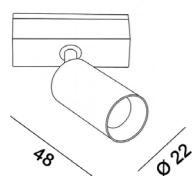

IN_LINE WALL WASHER 205

Code	Product Lumen	Power Watt	Color T (K)	CRI	Color
06.2055.10.930.BK	990	10	3000	>90	Black
06.2055.10.940.BK	1025	10	4000	>90	Black

MATERIAL | AL PC

» 188

IN_LINE STICKS

Code	Product Lumen	Power Watt	Color T (K)	CRI	Color
06.8003.20.830.BK	2400	20	3000	>90	Black

MATERIAL | AL PC

» 188

IN_LINE TUB XS A 48

Code	Product Lumen	Power Watt	Color T (K)	CRI	Color
06.0248.02.930.WH	112	2,1	3000	>90	White
06.0248.02.930.BK	112	2,1	3000	>90	Black

MATERIAL | AL PC

» 188