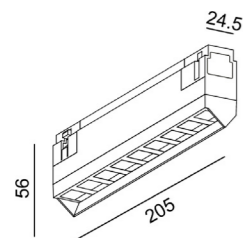

IN_LINE WALL WASHER 205

Code	Product Lumen	Power Watt	Color T (K)	CRI	Color
06.2055.10.930.BK	990	10	3000	>90	Black
06.2055.10.940.BK	1025	10	4000	>90	Black

MATERIAL | AL PC

» 188

IN_LINE STICKS

Code	Product Lumen	Power Watt	Color T (K)	CRI	Color
06.8003.20.830.BK	2400	20	3000	>90	Black

MATERIAL | AL PC

» 188

IN_LINE TUB XS A 48

Code	Product Lumen	Power Watt	Color T (K)	CRI	Color
06.0248.02.930.WH	112	2,1	3000	>90	White
06.0248.02.930.BK	112	2,1	3000	>90	Black

MATERIAL | AL PC

» 188