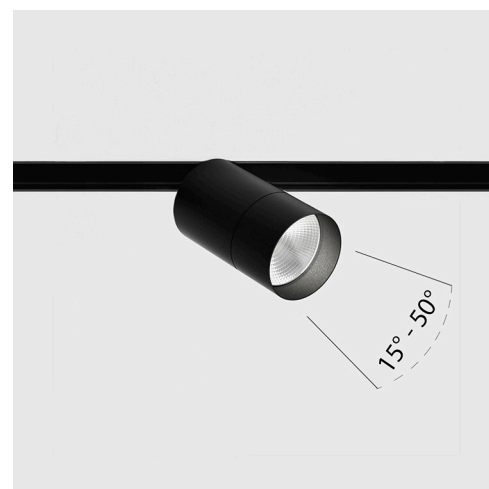

MATERIAL | AL PC (i) » 188

IN_LINE TUB M NB

Code	Product Lumen	Power Watt	Color T (K)	CRI	Color
06.0595.9.930.BK	640	10	3000	>90	Black

MATERIAL | AL PC (i) » 188

06.0599.13.930.WH

06.0599.13.930.BK

IN_LINE GALLERY

MATERIAL | AL PC (i) » 188

A (mm)	H (mm)	φ (mm)
1000	320	500
2000	630	990
3000	950	1490

06.5160.13.930.WH

06.5160.13.930.BK