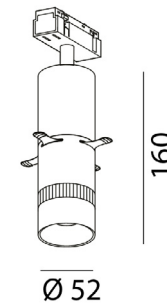

MATERIAL | AL PC (i) » 188

IN_LINE TUB M NB

Code	Product Lumen	Power Watt	Color T (K)	CRI	Color
06.0595.9.930.BK	640	10	3000	>90	Black

MATERIAL | AL PC (i) » 188

06.0599.13.930.WH

06.0599.13.930.BK

IN_LINE GALLERY

MATERIAL | AL PC (i) » 188

A (mm)	H (mm)	φ (mm)
1000	320	500
2000	630	990
3000	950	1490

06.5160.13.930.WH

06.5160.13.930.BK