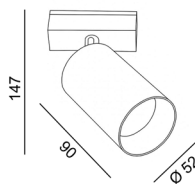

IN_LINE ZOOM

Code	Product Lumen	Power Watt	Color T (K)	CRI	Color
06.0599.13.930.WH	615 - 1040	13	3000	>90	White
06.0599.13.930.BK	615 - 1040	13	3000	>90	Black
06.0599.13.940.WH	615 - 1040	13	4000	>90	White
06.0599.13.940.BK	615 - 1040	13	4000	>90	Black

MATERIAL | AL PC (i) » 188

IN_LINE TUB M NB

Code	Product Lumen	Power Watt	Color T (K)	CRI	Color
06.0595.9.930.BK	640	10	3000	>90	Black

MATERIAL | AL PC (i) » 188

06.0599.13.930.WH

06.0599.13.930.BK

IN_LINE GALLERY

MATERIAL | AL PC (i) » 188

A (mm)	H (mm)	φ (mm)
1000	320	500
2000	630	990
3000	950	1490

06.5160.13.930.WH

06.5160.13.930.BK