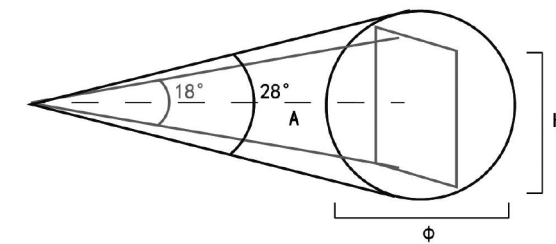

MATERIAL | AL PC (i) » 188

IN_LINE TUB M NB

Code	Product Lumen	Power Watt	Color T (K)	CRI	Color
06.0595.9.930.BK	640	10	3000	>90	Black

MATERIAL | AL PC (i) » 188

06.0599.13.930.WH

06.0599.13.930.BK

IN_LINE GALLERY

MATERIAL | AL PC (i) » 188

A (mm)	H (mm)	φ (mm)
1000	320	500
2000	630	990
3000	950	1490

06.5160.13.930.WH

06.5160.13.930.BK