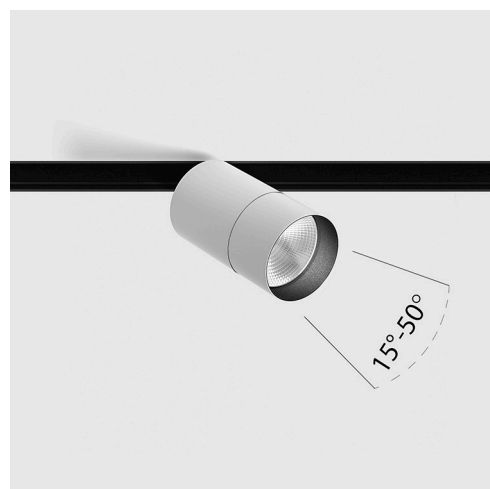

MATERIAL | AL PC (i) » 188

IN_LINE TUB M NB

Code	Product Lumen	Power Watt	Color T (K)	CRI	Color
06.0595.9.930.BK	640	10	3000	>90	Black

MATERIAL | AL PC (i) » 188

06.0599.13.930.WH

06.0599.13.930.BK

IN_LINE GALLERY

Code	Product Lumen	Power Watt	Color T (K)	CRI	Color
NEW 06.5160.13.930.WH	600	6,3	3000	>90	White
06.5160.13.930.BK	600	6,3	3000	>90	Black
NEW 06.5160.13.940.WH	620	6,3	4000	>90	White
06.5160.13.940.BK	620	6,3	4000	>90	Black