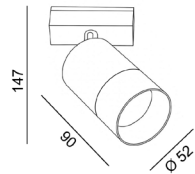

IN_LINE ZOOM

Code	Product Lumen	Power Watt	Color T (K)	CRI	Color
06.0599.13.930.WH	615 - 1040	13	3000	>90	White
06.0599.13.930.BK	615 - 1040	13	3000	>90	Black
06.0599.13.940.WH	615 - 1040	13	4000	>90	White
06.0599.13.940.BK	615 - 1040	13	4000	>90	Black

MATERIAL | AL PC (i) » 188

IN_LINE TUB M NB

Code	Product Lumen	Power Watt	Color T (K)	CRI	Color
06.0595.9.930.BK	640	10	3000	>90	Black

MATERIAL | AL PC (i) » 188

06.0599.13.930.WH

06.0599.13.930.BK

IN_LINE GALLERY

MATERIAL | AL PC (i) » 188

A (mm)	H (mm)	φ (mm)
1000	320	500
2000	630	990
3000	950	1490

06.5160.13.930.WH

06.5160.13.930.BK