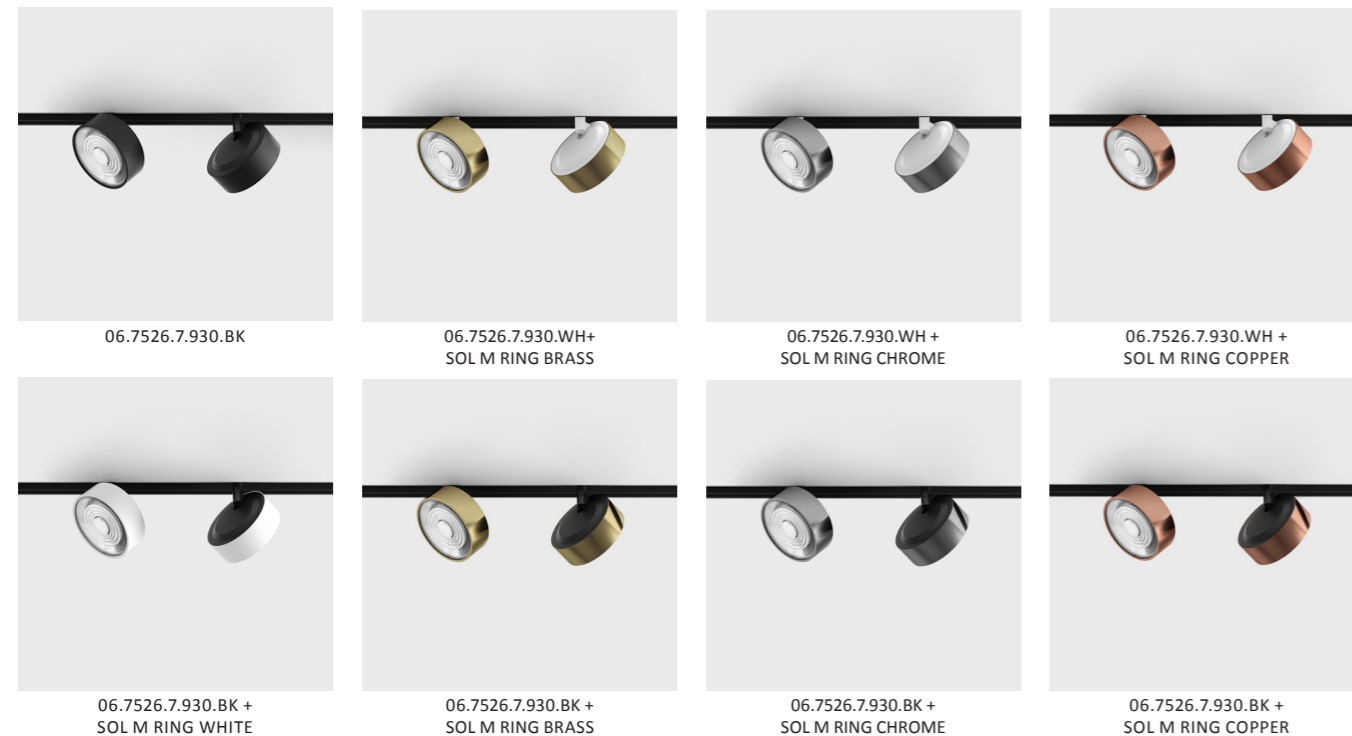

IN_LINE SOL MINI

Code	Product Lumen	Power Watt	Color T (K)	CRI	Color
06.7526.7.930.WH	640	7	3000	>90	White
06.7526.7.930.BK	640	7	3000	>90	Black
06.7526.7.940.WH	695	7	4000	>90	White
06.7526.7.940.BK	695	7	4000	>90	Black

IP20 48V
 MATERIAL | AL PC (i) » 188

ACCESSORIES

	Replaceable ring. White colour	SOL M RING WHITE
	Replaceable ring. Copper colour	SOL M RING COPPER
	Replaceable ring. Brass colour	SOL M RING BRASS
	Replaceable ring. Chrome colour	SOL M RING CHROME

(i) » 183

IN_LINE SOL

Code	Product Lumen	Power Watt	Color T (K)	CRI	Color
06.9533.14.930.BK	1210	10,8	3000	>90	Black
06.9533.14.940.BK	1320	10,8	4000	>90	Black

IP20 48V
 MATERIAL | AL PC (i) » 188

ACCESSORIES

	Replaceable ring. White colour	SOL RING WHITE
	Replaceable ring. Copper colour	SOL RING COPPER
	Replaceable ring. Brass colour	SOL RING BRASS
	Replaceable ring. Chrome colour	SOL RING CHROME
	NEW Lens 12°	06.A09LS12