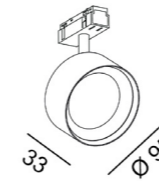

IN_LINE SOL