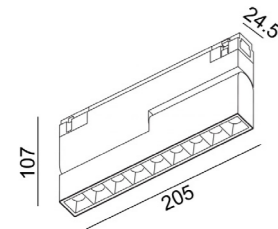

IN_LINE COMFORT B 205

Code	Product Lumen	Power Watt	Color T (K)	CRI	Color
06.2052.12.930.BK	850	12	3000	>90	Black
06.2052.12.940.BK	850	12	4000	>90	Black

MATERIAL | AL PC

» 188

IN_LINE LINEA B 205

Code	Product Lumen	Power Watt	Color T (K)	CRI	Color
06.2053.6.930.WH	410	6	3000	>90	White
06.2053.6.930.BK	410	6	3000	>90	Black
06.2053.6.940.WH	424	6	4000	>90	White
06.2053.6.940.BK	424	6	4000	>90	Black