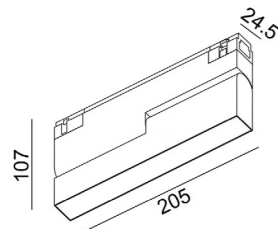

IN_LINE COMFORT B 205

Code	Product Lumen	Power Watt	Color T (K)	CRI	Color
06.2052.12.930.BK	850	12	3000	>90	Black
06.2052.12.940.BK	850	12	4000	>90	Black

MATERIAL | AL PC

» 188

IN_LINE LINEA B 205

Code	Product Lumen	Power Watt	Color T (K)	CRI	Color
06.2053.6.930.WH	410	6	3000	>90	White
06.2053.6.930.BK	410	6	3000	>90	Black
06.2053.6.940.WH	424	6	4000	>90	White
06.2053.6.940.BK	424	6	4000	>90	Black