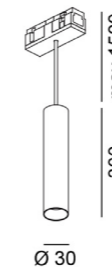

IN_LINE TUB XS P

Code	Product Lumen	Power Watt	Color T (K)	CRI	Color
06.0160.2.930.WH	137	2,4	3000	>90	White
06.0160.2.930.BK	137	2,4	3000	>90	Black
06.0160.2.930.BR	137	2,4	3000	>90	Brass

MATERIAL | AL PC

» 188

IN_LINE TUB S P 300

Code	Product Lumen	Power Watt	Color T (K)	CRI	Color
06.0331.8.930.WH	389	8	3000	>90	White
06.0331.8.930.BK	389	8	3000	>90	Black
06.0331.8.940.WH	474	8	4000	>90	White
06.0331.8.940.BK	474	8	4000	>90	Black

MATERIAL | AL PC

» 188

ACCESSORIES

	Honeycomb	06.A03HC
	Lens 24°	06.A03LS24
	Lens 32°	06.A03LS32

» 183

IN_LINE TUB S P 600

Code	Product Lumen	Power Watt	Color T (K)	CRI	Color
06.0360.8.930.WH	657	8	3000	>90	White
06.0360.8.930.BK	657	8	3000	>90	Black
NEW 06.0360.8.930.BR	657	8	3000	>90	Brass