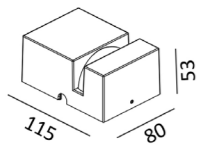

Wall surface

Wall surface

BUTTON IP

Code	Product Lumen	Power Watt	Color T (K)	CRI	V	Color
08.2051.18.927.GR	161	18	2700	>90	220	Graphite

MATERIAL | AL GL (i) » 188

WIN IP

Code	Product Lumen	Power Watt	Color T (K)	CRI	V	Color
08.1052.5.930.GR	198	4,5	3000	>90	220	Graphite