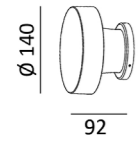

Wall surface

Wall surface

BUTTON IP

Code	Product Lumen	Power Watt	Color T (K)	CRI	V	Color
08.2051.18.927.GR	161	18	2700	>90	220	Graphite

MATERIAL | AL GL (i) » 188

WIN IP

Code	Product Lumen	Power Watt	Color T (K)	CRI	V	Color
08.1052.5.930.GR	198	4,5	3000	>90	220	Graphite

MATERIAL | AL GL (i) » 188