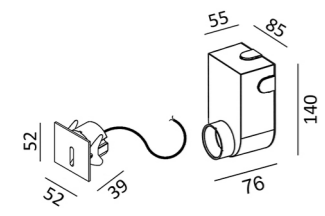

LED CE ENE III F IP65 A+ A+ A INCL 87 x 142 19°x38°
MATERIAL | AL GL (i) » 188