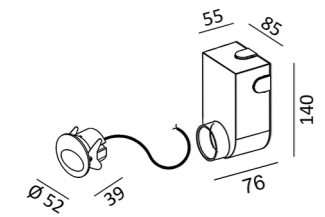

Wall recessed

Wall recessed

## IN WALL IP

NEW

Code	Product Lumen	Power Watt	Color T (K)	CRI	mA	Color
08.5239.R2.927.GR	21	2,1	2700	>90	700	Graphite

LED CE ENE III F IP65 A+ A+ A INCL 87 x 142 25°x30°  
 MATERIAL | AL GL (i) » 188

## IN WALL IP

NEW

Code	Product Lumen	Power Watt	Color T (K)	CRI	mA	Color
08.5240.S2.927.GR	7	2,1	2700	>90	700	Graphite

LED CE ENE III F IP65 A+ A+ A INCL 87 x 142 19°x38°  
 MATERIAL | AL GL (i) » 188