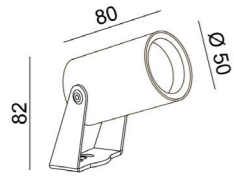

VISOR50

Code	Product Lumen	Power Watt	Color T (K)	CRI	V	Color
08.3011.8.930.GR.15	750	7,7	3000	>90	48	Dark grey
08.3011.8.930.GR.30	750	7,7	3000	>90	48	Dark grey
08.3011.8.930.GR.50	750	7,7	3000	>90	48	Dark grey

ACCESSORIES

	Spike	D 40 mm, H 164 mm	08.3011.SPIKE
	Anchor system	D 38 mm H 182 mm	08.3011.ANCHOR

MATERIAL | AL GL

» 188

VISOR72

Code	Product Lumen	Power Watt	Color T (K)	CRI	V	Color
08.3012.11.930.GR.15	1423	10,3	3000	>90	48	Dark grey
08.3012.11.930.GR.30	1423	10,3	3000	>90	48	Dark grey
08.3012.11.930.GR.50	1423	10,3	3000	>90	48	Dark grey

ACCESSORIES

	Tree belt	W 80 mm, H 60 mm, L 1800 mm	08.30.1112.BELT
	Spike	D 40 mm, H 164 mm	08.3011.SPIKE
	Anchor system	D 60 mm H 172 mm	08.3012.ANCHOR

MATERIAL | AL GL

» 188

UPP77

Code	Product Lumen	Power Watt	Color T (K)	CRI	V	Color
08.4011.8.930.SS.30	750	7,7	3000	>90	48	Stainless steel