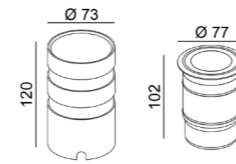

ACCESSORIES

	Spike	D 40 mm, H 164 mm	08.3011.SPIKE
	Anchor system	D 38 mm H 182 mm	08.3011.ANCHOR

MATERIAL | AL GL

» 188

VISOR72

Code	Product Lumen	Power Watt	Color T (K)	CRI	V	Color
08.3012.11.930.GR.15	1423	10,3	3000	>90	48	Dark grey
08.3012.11.930.GR.30	1423	10,3	3000	>90	48	Dark grey
08.3012.11.930.GR.50	1423	10,3	3000	>90	48	Dark grey

ACCESSORIES

	Tree belt	W 80 mm, H 60 mm, L 1800 mm	08.30.1112.BELT
	Spike	D 40 mm, H 164 mm	08.3011.SPIKE
	Anchor system	D 60 mm H 172 mm	08.3012.ANCHOR

MATERIAL | AL GL

» 188

UPP77

Code	Product Lumen	Power Watt	Color T (K)	CRI	V	Color
08.4011.8.930.SS.30	750	7,7	3000	>90	48	Stainless steel

MATERIAL | INOX GL

» 188

UPP77 WW

Code	Product Lumen	Power Watt	Color T (K)	CRI	V	Color
08.4012.6.930.SS.WW	503	6,2	3000	>90	48	Stainless steel

MATERIAL | INOX GL

» 188

UPP 220V

Code	Product Lumen	Power Watt	Color T (K)	CRI	V	Color
08.4013.R6.930.SS.30	532	6,3	3000	>90	220	Stainless steel