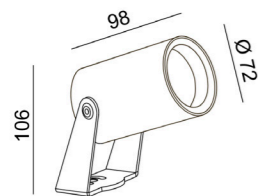

ACCESSORIES

	Spike	D 40 mm, H 164 mm	08.3011.SPIKE
	Anchor system	D 38 mm H 182 mm	08.3011.ANCHOR

MATERIAL | AL GL

» 188

VISOR72

Code	Product Lumen	Power Watt	Color T (K)	CRI	V	Color
08.3012.11.930.GR.15	1423	10,3	3000	>90	48	Dark grey
08.3012.11.930.GR.30	1423	10,3	3000	>90	48	Dark grey
08.3012.11.930.GR.50	1423	10,3	3000	>90	48	Dark grey

ACCESSORIES

	Tree belt	W 80 mm, H 60 mm, L 1800 mm	08.30.1112.BELT
	Spike	D 40 mm, H 164 mm	08.3011.SPIKE
	Anchor system	D 60 mm H 172 mm	08.3012.ANCHOR

MATERIAL | AL GL

» 188

UPP77

Code	Product Lumen	Power Watt	Color T (K)	CRI	V	Color
08.4011.8.930.SS.30	750	7,7	3000	>90	48	Stainless steel