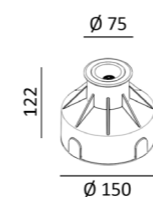

ACCESSORIES

	Spike	D 40 mm, H 164 mm	08.3011.SPIKE
	Anchor system	D 38 mm H 182 mm	08.3011.ANCHOR

MATERIAL | AL GL

» 188

VISOR72

Code	Product Lumen	Power Watt	Color T (K)	CRI	V	Color
08.3012.11.930.GR.15	1423	10,3	3000	>90	48	Dark grey
08.3012.11.930.GR.30	1423	10,3	3000	>90	48	Dark grey
08.3012.11.930.GR.50	1423	10,3	3000	>90	48	Dark grey

ACCESSORIES

	Tree belt	W 80 mm, H 60 mm, L 1800 mm	08.30.1112.BELT
	Spike	D 40 mm, H 164 mm	08.3011.SPIKE
	Anchor system	D 60 mm H 172 mm	08.3012.ANCHOR

MATERIAL | AL GL

» 188

UPP77

Code	Product Lumen	Power Watt	Color T (K)	CRI	V	Color
08.4011.8.930.SS.30	750	7,7	3000	>90	48	Stainless steel

MATERIAL | INOX GL

» 188

UPP77 WW

Code	Product Lumen	Power Watt	Color T (K)	CRI	V	Color
08.4012.6.930.SS.WW	503	6,2	3000	>90	48	Stainless steel

MATERIAL | INOX GL

» 188

UPP 220V

Code	Product Lumen	Power Watt	Color T (K)	CRI	V	Color
08.4013.R6.930.SS.30	532	6,3	3000	>90	220	Stainless steel

MATERIAL | INOX GL

» 188