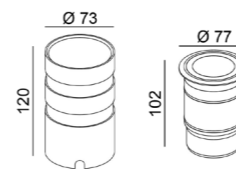

ACCESSORIES

	Spike	D 40 mm, H 164 mm	08.3011.SPIKE
	Anchor system	D 38 mm H 182 mm	08.3011.ANCHOR

MATERIAL | AL GL

» 188

VISOR72

Code	Product Lumen	Power Watt	Color T (K)	CRI	V	Color
08.3012.11.930.GR.15	1423	10,3	3000	>90	48	Dark grey
08.3012.11.930.GR.30	1423	10,3	3000	>90	48	Dark grey
08.3012.11.930.GR.50	1423	10,3	3000	>90	48	Dark grey

ACCESSORIES

	Tree belt	W 80 mm, H 60 mm, L 1800 mm	08.30.1112.BELT
	Spike	D 40 mm, H 164 mm	08.3011.SPIKE
	Anchor system	D 60 mm H 172 mm	08.3012.ANCHOR

MATERIAL | AL GL

» 188

UPP77

Code	Product Lumen	Power Watt	Color T (K)	CRI	V	Color
08.4011.8.930.SS.30	750	7,7	3000	>90	48	Stainless steel

MATERIAL | INOX GL

» 188

UPP77 WW

Code	Product Lumen	Power Watt	Color T (K)	CRI	V	Color
08.4012.6.930.SS.WW	503	6,2	3000	>90	48	Stainless steel

MATERIAL | INOX GL

» 188

UPP 220V

Code	Product Lumen	Power Watt	Color T (K)	CRI	V	Color
08.4013.R6.930.SS.30	532	6,3	3000	>90	220	Stainless steel