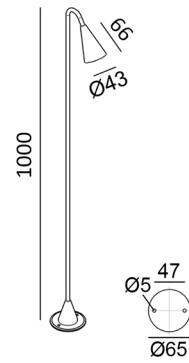

# YARD

Code	Product Lumen	Power Watt	Color T (K)	CRI	V	Color
08.6010.4.927.GR	248	3,6	2700	>90	24	Graphite

MATERIAL | AL PC

» 188