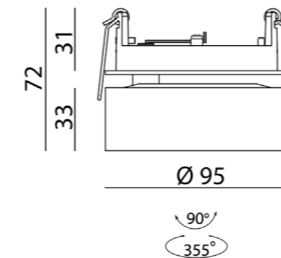

Ceiling recessed

Ceiling recessed

SOL IN MINI

Code	Product Lumen	Power Watt	Color T (K)	CRI	mA	Color
01.7526.7.930.WH	624	7	3000	>90	350	White
01.7526.7.930.BK	624	7	3000	>90	350	Black
01.7526.7.940.WH	624	7	4000	>90	350	White
01.7526.7.940.BK	624	7	4000	>90	350	Black

MATERIAL | AL

» 188

ACCESSORIES

	Replaceable ring. White colour	SOL M RING WHITE
	Replaceable ring. Copper colour	SOL M RING COPPER
	Replaceable ring. Brass colour	SOL M RING BRASS
	Replaceable ring. Chrome colour.	SOL M RING CHROME

» 183

SOL IN

Code	Product Lumen	Power Watt	Color T (K)	CRI	mA	Color
01.9533.14.930.WH	1425	14	3000	>90	350	White
01.9533.14.930.BK	1425	14	3000	>90	350	Black
01.9533.14.940.WH	1425	14	4000	>90	350	White
01.9533.14.940.BK	1425	14	4000	>90	350	Black

MATERIAL | AL

» 188

ACCESSORIES

	Replaceable ring. White colour	SOL RING WHITE
	Replaceable ring. Copper colour	SOL RING COPPER
	Replaceable ring. Brass colour	SOL RING BRASS
	Replaceable ring. Chrome colour.	SOL RING CHROME
	NEW Lens 12°	06.A09LS12

» 183