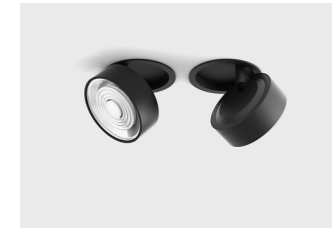

Ceiling recessed

Ceiling recessed

SOL IN MINI

Code	Product Lumen	Power Watt	Color T (K)	CRI	mA	Color
01.7526.7.930.WH	624	7	3000	>90	350	White
01.7526.7.930.BK	624	7	3000	>90	350	Black
01.7526.7.940.WH	624	7	4000	>90	350	White
01.7526.7.940.BK	624	7	4000	>90	350	Black

MATERIAL | AL

» 188

ACCESSORIES

	Replaceable ring. White colour	SOL M RING WHITE
	Replaceable ring. Copper colour	SOL M RING COPPER
	Replaceable ring. Brass colour	SOL M RING BRASS
	Replaceable ring. Chrome colour.	SOL M RING CHROME

» 183

01.7526.7.930.BK + SOL M RING BRASS 01.7526.7.930.BK + SOL M RING COPPER 01.7526.7.930.BK + SOL M RING CHROME 01.7526.7.930.BK + SOL M RING WHITE

01.7526.7.930.WH + SOL M RING BRASS 01.7526.7.930.WH + SOL M RING COPPER 01.7526.7.930.WH + SOL M RING CHROME

MATERIAL | AL

» 188

ACCESSORIES

	Replaceable ring. White colour	SOL RING WHITE
	Replaceable ring. Copper colour	SOL RING COPPER
	Replaceable ring. Brass colour	SOL RING BRASS
	Replaceable ring. Chrome colour.	SOL RING CHROME
	NEW Lens 12°	06.A09LS12