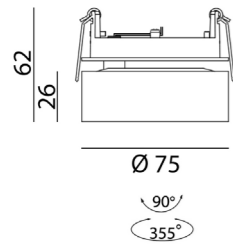

Ceiling recessed

Ceiling recessed

SOL IN MINI

Code	Product Lumen	Power Watt	Color T (K)	CRI	mA	Color
01.7526.7.930.WH	624	7	3000	>90	350	White
01.7526.7.930.BK	624	7	3000	>90	350	Black
01.7526.7.940.WH	624	7	4000	>90	350	White
01.7526.7.940.BK	624	7	4000	>90	350	Black

MATERIAL | AL

» 188

ACCESSORIES

	Replaceable ring. White colour	SOL M RING WHITE
	Replaceable ring. Copper colour	SOL M RING COPPER
	Replaceable ring. Brass colour	SOL M RING BRASS
	Replaceable ring. Chrome colour.	SOL M RING CHROME

» 183

SOL IN

Code	Product Lumen	Power Watt	Color T (K)	CRI	mA	Color
01.9533.14.930.WH	1425	14	3000	>90	350	White
01.9533.14.930.BK	1425	14	3000	>90	350	Black
01.9533.14.940.WH	1425	14	4000	>90	350	White
01.9533.14.940.BK	1425	14	4000	>90	350	Black

MATERIAL | AL

» 188

ACCESSORIES

	Replaceable ring. White colour	SOL RING WHITE
	Replaceable ring. Copper colour	SOL RING COPPER
	Replaceable ring. Brass colour	SOL RING BRASS
	Replaceable ring. Chrome colour.	SOL RING CHROME
	NEW Lens 12°	06.A09LS12

» 183