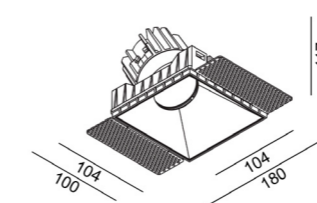

INVISIBLE SQUARE ASSYM