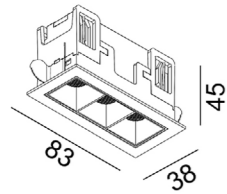

Ceiling recessed

Ceiling recessed

VARIO COMFORT 85

Code	Product Lumen	Power Watt	Color T (K)	CRI	mA	Color
01.0851.4.930.BK	336	4,5	3000	>90	500	Black
01.0851.4.940.BK	336	4,5	4000	>90	500	Black

LED CE ENE III F IP20 A++ A+ A INCL 79 x 32 36° MATERIAL | AL i » 188