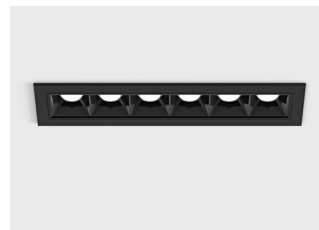

VARIO COMFORT 151

Code	Product Lumen	Power Watt	Color T (K)	CRI	mA	Color
01.1511.9.930.BK	672	9	3000	>90	500	Black
01.1511.9.940.BK	672	9	4000	>90	500	Black