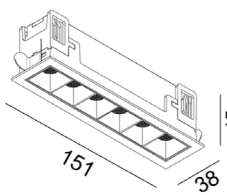

Ceiling recessed

Ceiling recessed

VARIO COMFORT 85

Code	Product Lumen	Power Watt	Color T (K)	CRI	mA	Color
01.0851.4.930.BK	336	4,5	3000	>90	500	Black
01.0851.4.940.BK	336	4,5	4000	>90	500	Black

LED CE ENE III F IP20 A++ A+ A INCL 79 x 32 36° MATERIAL | AL i » 188

VARIO COMFORT 151

Code	Product Lumen	Power Watt	Color T (K)	CRI	mA	Color
01.1511.9.930.BK	672	9	3000	>90	500	Black
01.1511.9.940.BK	672	9	4000	>90	500	Black

LED CE ENE III F IP20 A++ A+ A INCL 147 x 32 36° MATERIAL | AL i » 188

VARIO COMFORT 218

Code	Product Lumen	Power Watt	Color T (K)	CRI	mA	Color
01.2181.14.930.BK	1005	14	3000	>90	500	Black
01.2181.14.940.BK	1040	14	4000	>90	500	Black

LED CE ENE III F IP20 A++ A+ A INCL 214 x 32 36° MATERIAL | AL i » 188

VARIO COMFORT 85 TRIMLESS

Code	Product Lumen	Power Watt	Color T (K)	CRI	mA	Color
01.0851.4.930.BK + VARIO FRAME1	336	4,5	3000	>90	500	Black
01.0851.4.940.BK + VARIO FRAME1	336	4,5	4000	>90	500	Black

LED CE ENE III F IP20 A++ A+ A INCL 83 x 32 36° MATERIAL | AL i » 188

VARIO COMFORT 151 TRIMLESS

Code	Product Lumen	Power Watt	Color T (K)	CRI	mA	Color
01.1511.9.930.BK + VARIO FRAME2	672	9	3000	>90	500	Black
01.1511.9.940.BK + VARIO FRAME2	672	9	4000	>90	500	Black

LED CE ENE III F IP20 A++ A+ A INCL 151 x 32 36° MATERIAL | AL i » 188

VARIO COMFORT 218 TRIMLESS

Code	Product Lumen	Power Watt	Color T (K)	CRI	mA	Color
01.2181.14.930.BK + VARIO FRAME3	1005	14	3000	>90	500	Black
01.2181.14.940.BK + VARIO FRAME3	1040	14	4000	>90	500	Black

LED CE ENE III F IP20 A++ A+ A INCL 223 x 32 36° MATERIAL | AL i » 188