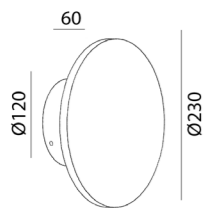

Wall surface

Wall surface

BUTTON RS

Code	Product Lumen	Power Watt	Color T (K)	CRI	V	Color
10.0150.8.930.CG	720	8	3000	>90	220	Champagne gold

MATERIAL | AL

» 188

BUTTON RM

Code	Product Lumen	Power Watt	Color T (K)	CRI	V	Color
10.0220.14.930.CG	960	14	3000	>90	220	Champagne gold

MATERIAL | AL

» 188

10.0150.8.930.CG

10.0220.14.930.CG

BUTTON SM

Code	Product Lumen	Power Watt	Color T (K)	CRI	V	Color
10.0200.15.930.BK	720	14,4	3000	>90	220	Black

MATERIAL | AL

» 188