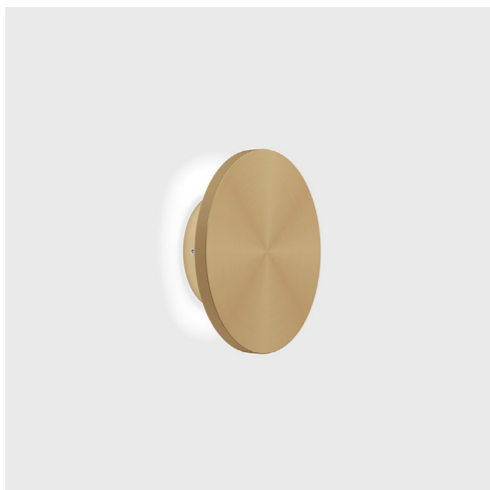

Wall surface

Wall surface

BUTTON RS

Code	Product Lumen	Power Watt	Color T (K)	CRI	V	Color
10.0150.8.930.CG	720	8	3000	>90	220	Champagne gold

MATERIAL | AL

» 188

BUTTON RM

Code	Product Lumen	Power Watt	Color T (K)	CRI	V	Color
10.0220.14.930.CG	960	14	3000	>90	220	Champagne gold

MATERIAL | AL

» 188

10.0150.8.930.CG

10.0220.14.930.CG

BUTTON SM

Code	Product Lumen	Power Watt	Color T (K)	CRI	V	Color
10.0200.15.930.BK	720	14,4	3000	>90	220	Black

MATERIAL | AL

» 188