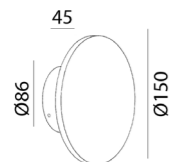

Wall surface

Wall surface

BUTTON RS

Code	Product Lumen	Power Watt	Color T (K)	CRI	V	Color
10.0150.8.930.CG	720	8	3000	>90	220	Champagne gold

MATERIAL | AL

» 188

BUTTON RM

Code	Product Lumen	Power Watt	Color T (K)	CRI	V	Color
10.0220.14.930.CG	960	14	3000	>90	220	Champagne gold

MATERIAL | AL

» 188

10.0150.8.930.CG

10.0220.14.930.CG

BUTTON SM

Code	Product Lumen	Power Watt	Color T (K)	CRI	V	Color
10.0200.15.930.BK	720	14,4	3000	>90	220	Black

MATERIAL | AL

» 188