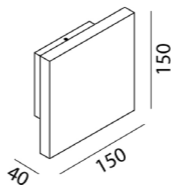

Wall surface

Wall surface

BUTTON RS

Code	Product Lumen	Power Watt	Color T (K)	CRI	V	Color
10.0150.8.930.CG	720	8	3000	>90	220	Champagne gold

MATERIAL | AL

» 188

BUTTON RM

Code	Product Lumen	Power Watt	Color T (K)	CRI	V	Color
10.0220.14.930.CG	960	14	3000	>90	220	Champagne gold

MATERIAL | AL

» 188

10.0150.8.930.CG

10.0220.14.930.CG

BUTTON SM

Code	Product Lumen	Power Watt	Color T (K)	CRI	V	Color
10.0200.15.930.BK	720	14,4	3000	>90	220	Black

MATERIAL | AL

» 188