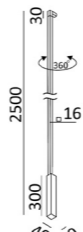

Wall surface

Wall surface

ROD

Code	Product Lumen	Power Watt	Color T (K)	CRI	V	Color
10.1000.10.930.BK	630	10,5	3000	>90	220	Black

MATERIAL | AL PC (i) » 188

ROD

Code	Product Lumen	Power Watt	Color T (K)	CRI	V	Color
10.1990.23.930.BK	1500	25	3000	>90	220	Black

MATERIAL | AL PC (i) » 188

ROD

Code	Product Lumen	Power Watt	Color T (K)	CRI	V	Color
10.1500.17.930.BK	1080	18	3000	>90	220	Black

MATERIAL | AL PC (i) » 188

ROD

Code	Product Lumen	Power Watt	Color T (K)	CRI	V	Color
10.2483.30.930.BK	1800	30	3000	>90	220	Black

MATERIAL | AL PC (i) » 188