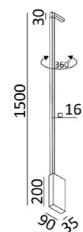

Wall surface

Wall surface

ROD

Code	Product Lumen	Power Watt	Color T (K)	CRI	V	Color
10.1000.10.930.BK	630	10,5	3000	>90	220	Black

MATERIAL | AL PC (i) » 188

ROD

Code	Product Lumen	Power Watt	Color T (K)	CRI	V	Color
10.1990.23.930.BK	1500	25	3000	>90	220	Black

MATERIAL | AL PC (i) » 188

ROD

Code	Product Lumen	Power Watt	Color T (K)	CRI	V	Color
10.1500.17.930.BK	1080	18	3000	>90	220	Black

MATERIAL | AL PC (i) » 188

ROD

Code	Product Lumen	Power Watt	Color T (K)	CRI	V	Color
10.2483.30.930.BK	1800	30	3000	>90	220	Black

MATERIAL | AL PC (i) » 188