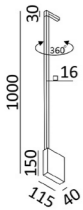

Wall surface

Wall surface

ROD

Code	Product Lumen	Power Watt	Color T (K)	CRI	V	Color
10.1000.10.930.BK	630	10,5	3000	>90	220	Black

MATERIAL | AL PC (i) » 188

ROD

Code	Product Lumen	Power Watt	Color T (K)	CRI	V	Color
10.1990.23.930.BK	1500	25	3000	>90	220	Black

MATERIAL | AL PC (i) » 188

ROD

Code	Product Lumen	Power Watt	Color T (K)	CRI	V	Color
10.1500.17.930.BK	1080	18	3000	>90	220	Black

MATERIAL | AL PC (i) » 188

ROD

Code	Product Lumen	Power Watt	Color T (K)	CRI	V	Color
10.2483.30.930.BK	1800	30	3000	>90	220	Black

MATERIAL | AL PC (i) » 188