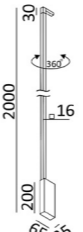

Wall surface

Wall surface

ROD

Code	Product Lumen	Power Watt	Color T (K)	CRI	V	Color
10.1000.10.930.BK	630	10,5	3000	>90	220	Black

MATERIAL | AL PC (i) » 188

ROD

Code	Product Lumen	Power Watt	Color T (K)	CRI	V	Color
10.1990.23.930.BK	1500	25	3000	>90	220	Black

MATERIAL | AL PC (i) » 188

ROD

Code	Product Lumen	Power Watt	Color T (K)	CRI	V	Color
10.1500.17.930.BK	1080	18	3000	>90	220	Black

MATERIAL | AL PC (i) » 188

ROD

Code	Product Lumen	Power Watt	Color T (K)	CRI	V	Color
10.2483.30.930.BK	1800	30	3000	>90	220	Black

MATERIAL | AL PC (i) » 188