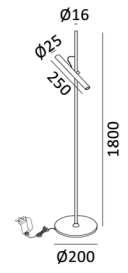

POINTER FLOOR

Code	Product Lumen	Power Watt	Color T (K)	CRI	mA	Color
10.1800.6.930.BK/CG	137	6	3000	>90	180	Black/ Champagne gold

MATERIAL | AL

(i) » 188