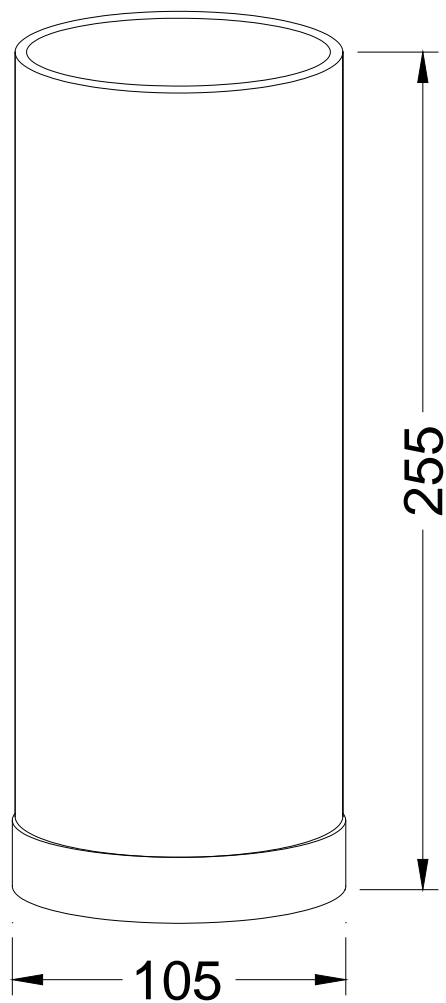

Line drawing of the item

item number: 03508/01/31

Installation Drawing

Technical details

materials used:	Metal and fabric
color:	white
dimmable and how is the fixture dimmable:	No dimmable
size:	Height: 255mm Length: 105mm Width: 105mm Net Weight: 0.59kg
power requirements:	220-240V~50Hz
bulb type and maximum Wattage:	1x E14 Max. 40W
number of bulbs:	1
IP degree:	IP20