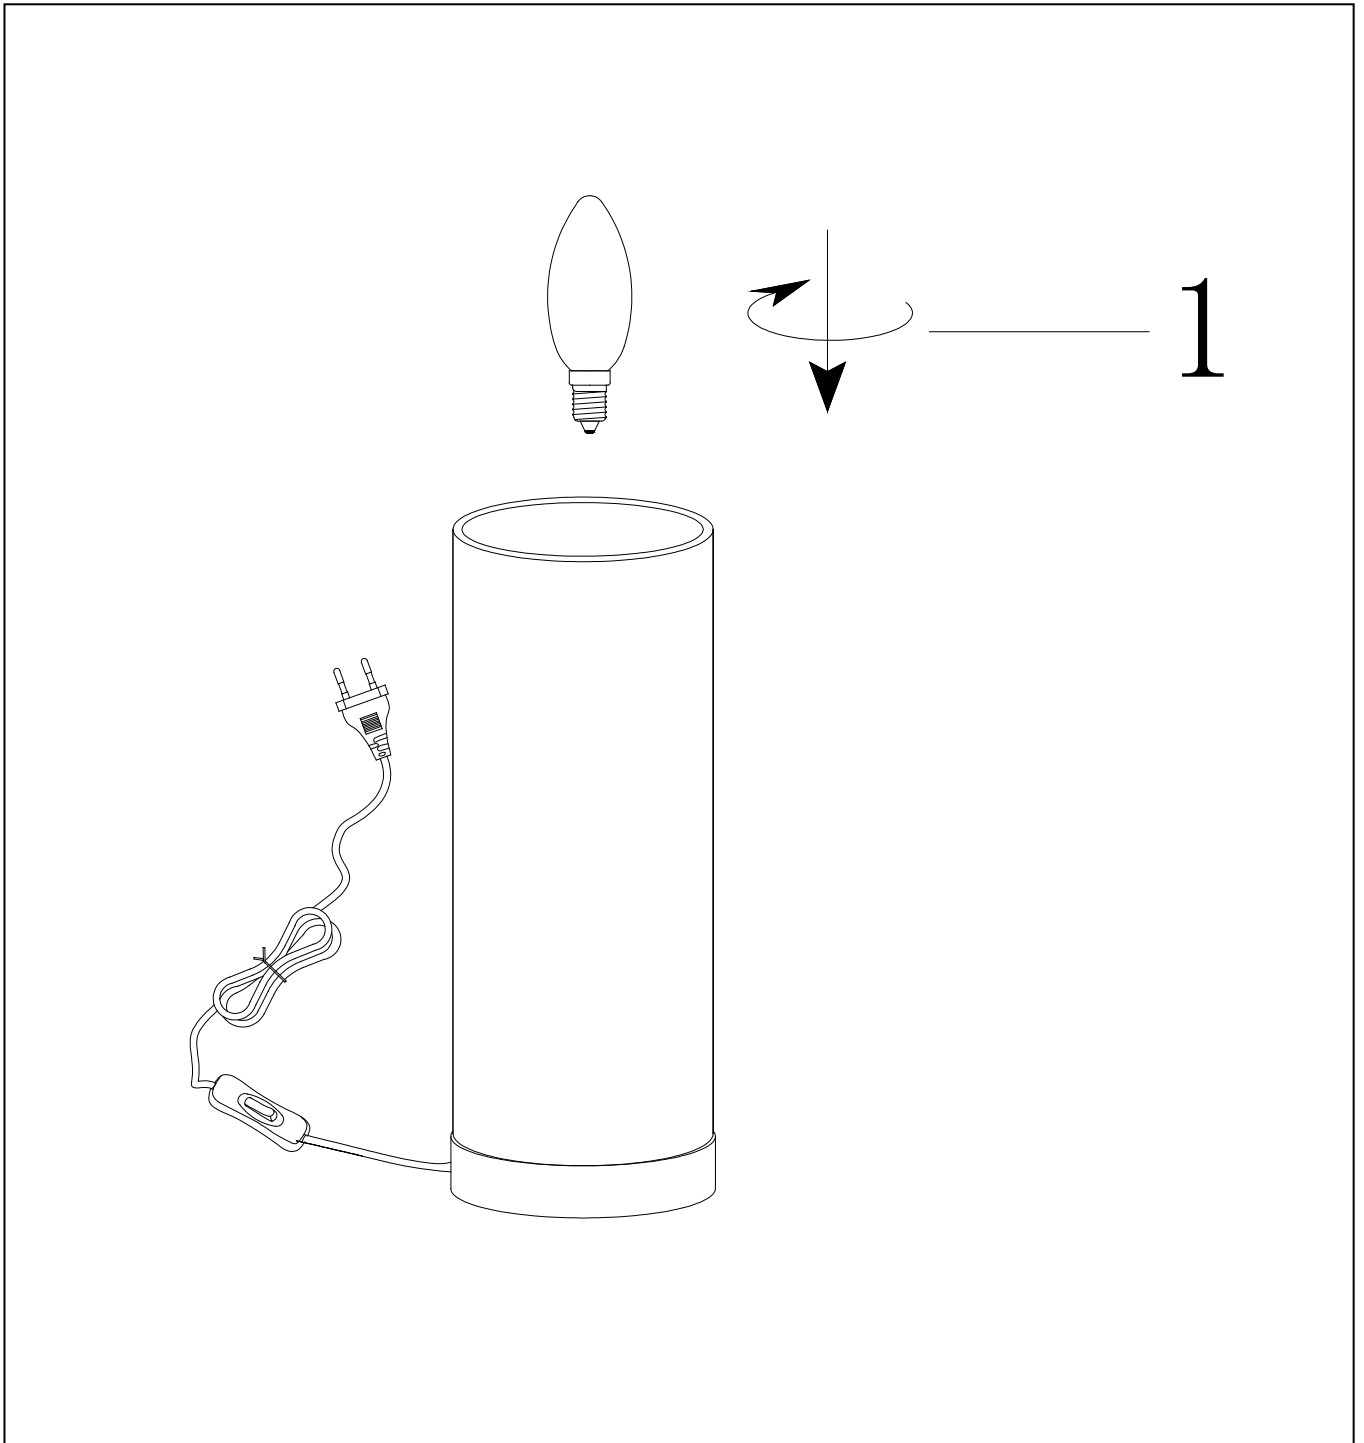

Line drawing of the item

item number: 03508/01/31

Installation Drawing

Technical details

materials used:	Metal and fabric
color:	white
dimmable and how is the fixture dimmable:	No dimmable
size:	Height: 255mm Length: 105mm Width: 105mm Net Weight: 0.59kg
power requirements:	220-240V~50Hz
bulb type and maximum Wattage:	1x E14 Max. 40W
number of bulbs:	1
IP degree:	IP20