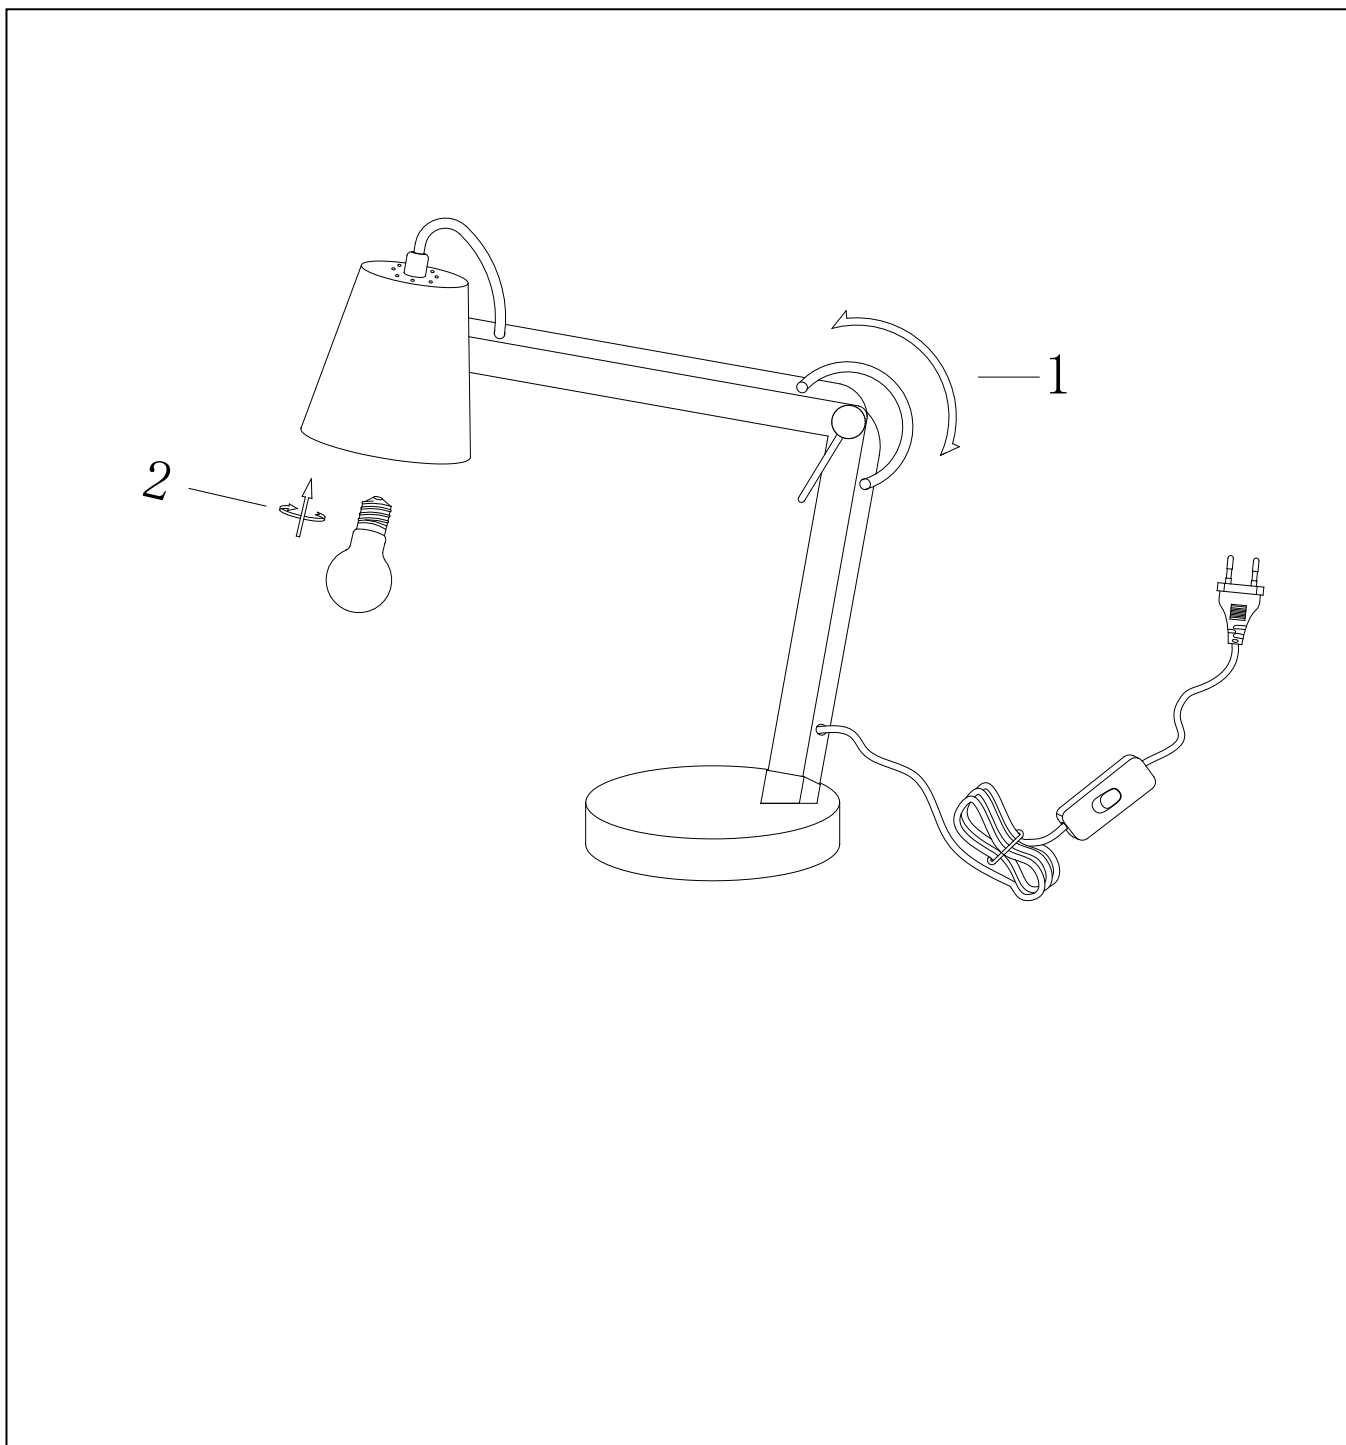

item number: 03601/01/31

Installation Drawing

Technical details

materials used:	Metal+pine wood	
color:	white	
dimmable and how is the fixture dimmable:	No dimmable	
size:	Height:	690mm
	Length:	410mm
	Width:	140mm
	Net Weight:	1.54kg
power requirements:	220-240V~50Hz	
bulb type and maximum Wattage:	1x E14 Max. 40W	
number of bulbs:	1	
IP degree:	20	