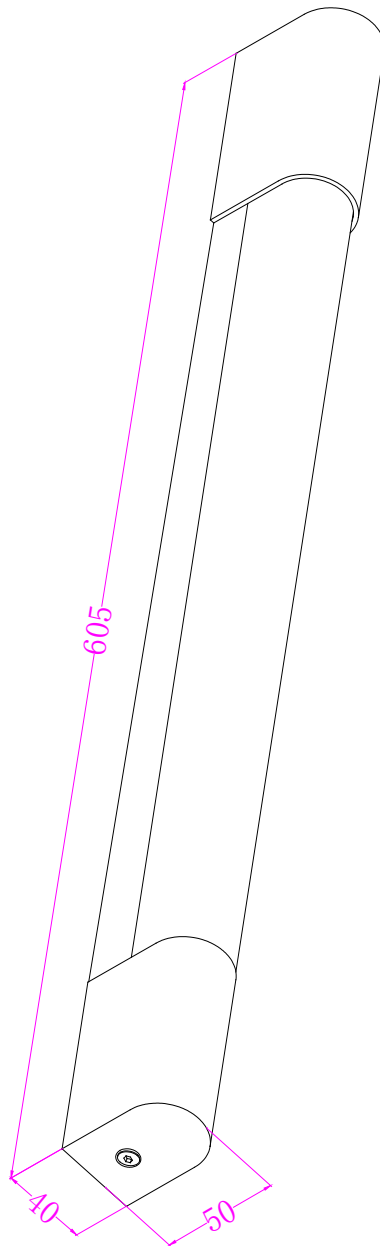

Line drawing of the item (with outline dimensions)

Item number: 04200/06/11

Installation drawing (the same as it in its instruction manual)

Technical details

materials used:	Metal + Plastic
color:	Chrome + Milk white
dimmable and how is the fixture dimmable:	N/A
size:	Height: 5cm Length: 60.5cm Width: 4cm Net Weight: 0.75kg
power requirements:	100-240VAC 50/60Hz
bulb type and maximum Wattage:	LED Max.6W
number of bulbs:	42pcs LED
IP degree:	IP44