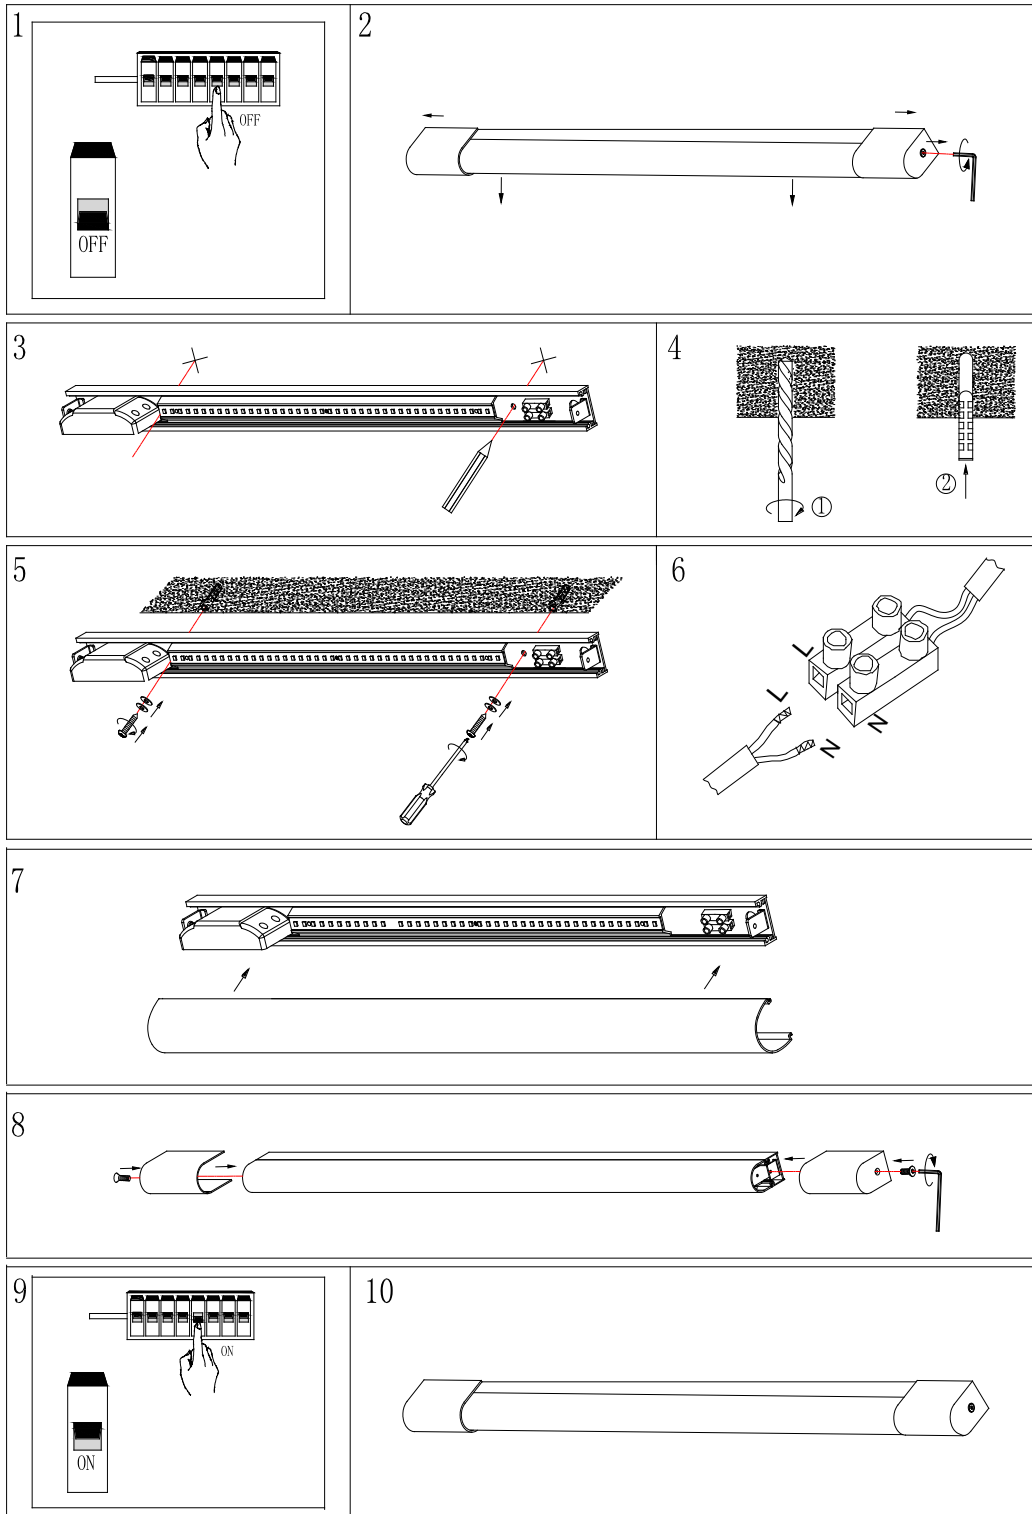

Line drawing of the item (with outline dimensions)

Item number: 04200/06/11

Installation drawing (the same as it in its instruction manual)

Technical details

materials used:	Metal + Plastic
color:	Chrome + Milk white
dimmable and how is the fixture dimmable:	N/A
size:	Height: 5cm Length: 60.5cm Width: 4cm Net Weight: 0.75kg
power requirements:	100-240VAC 50/60Hz
bulb type and maximum Wattage:	LED Max.6W
number of bulbs:	42pcs LED
IP degree:	IP44