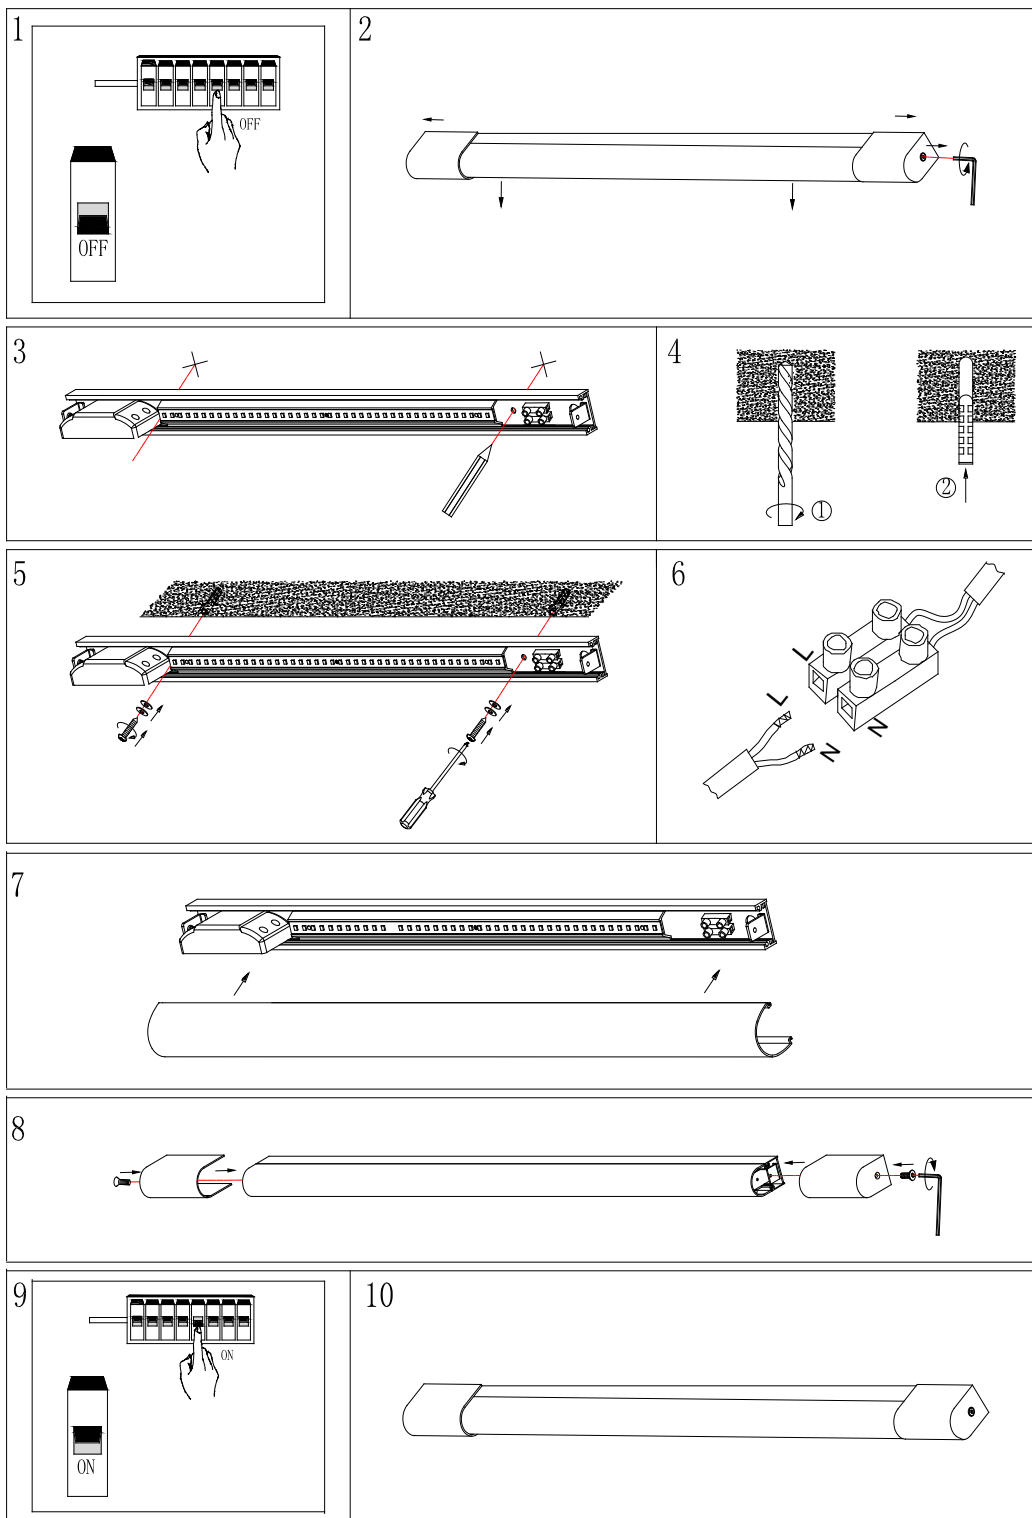

Line drawing of the item (with outline dimensions)

Item number: 04200/09/11

Installation drawing (the same as it in its instruction manual)

## Technical details

materials used:	Metal + Plastic
color:	Chrome + Milk white
dimmable and how is the fixture dimmable:	N/A
size:	Height: 5cm Length: 90.5cm Width: 4cm Net Weight: 1.03kg
power requirements:	100-240VAC 50/60Hz
bulb type and maximum Wattage:	LED Max.9W
number of bulbs:	56pcs LED
IP degree:	IP44