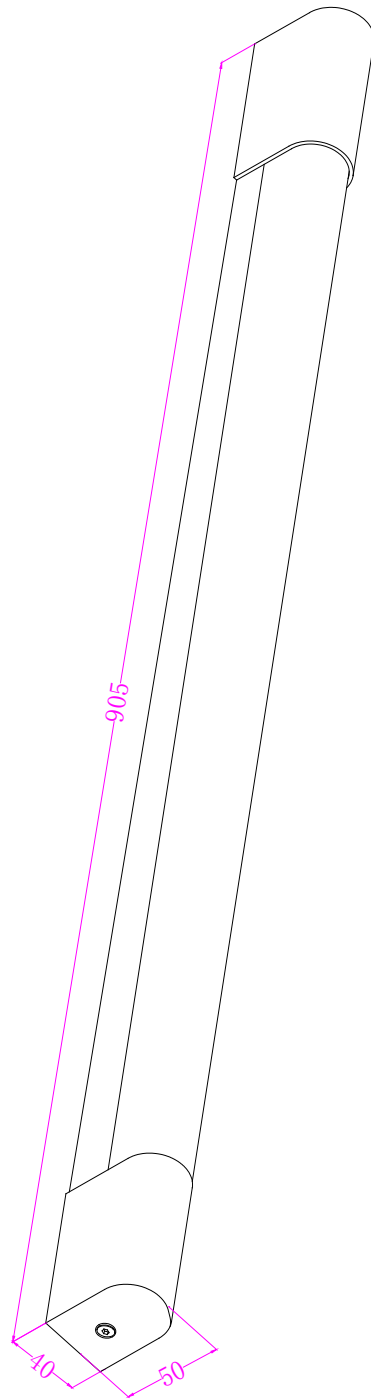

Line drawing of the item (with outline dimensions)

Item number: 04200/09/11

Installation drawing (the same as it in its instruction manual)

## Technical details

materials used:	Metal + Plastic
color:	Chrome + Milk white
dimmable and how is the fixture dimmable:	N/A
size:	Height: 5cm Length: 90.5cm Width: 4cm Net Weight: 1.03kg
power requirements:	100-240VAC 50/60Hz
bulb type and maximum Wattage:	LED Max.9W
number of bulbs:	56pcs LED
IP degree:	IP44