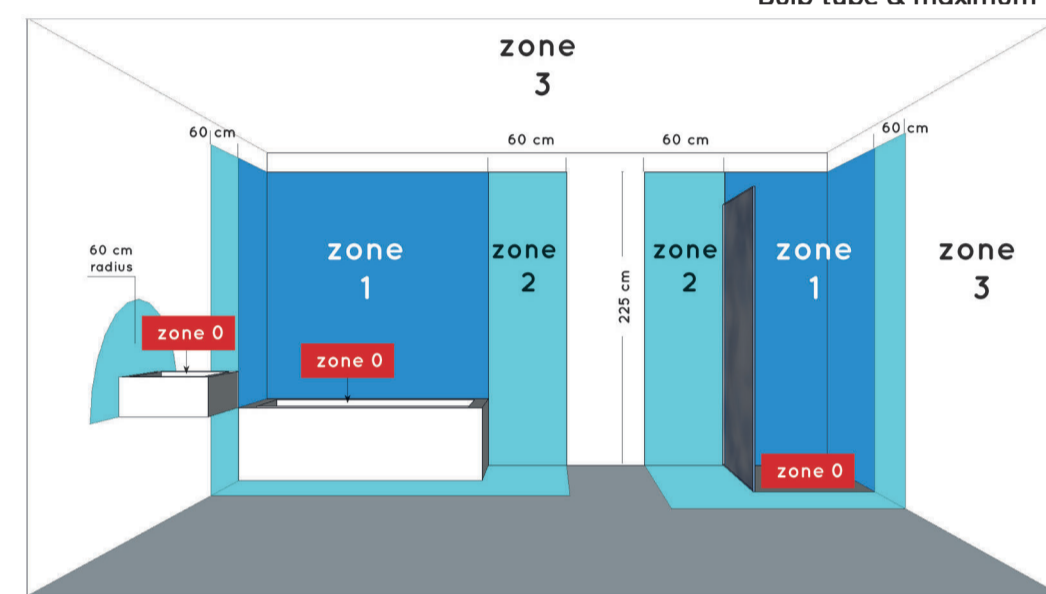

Installation of items
in bathroom:

Product specifications

Dimmable : No
Light direction : Around (Diffuse)
Adjustable in height : Not adjustable In Height
(Before Installation)
Directional : Not Directional
Cable : No cable On Product
Cable length : - cm
Sensor : Without Sensor
Control : Light Switch Control
IP-Class : 44
Electric class : 2
Light source including ? : No
Lamp socket : G9
Light source number : 1
Power requirements : 220-240V~50Hz
Bulb tube & maximum wattage : G9 LED 33W