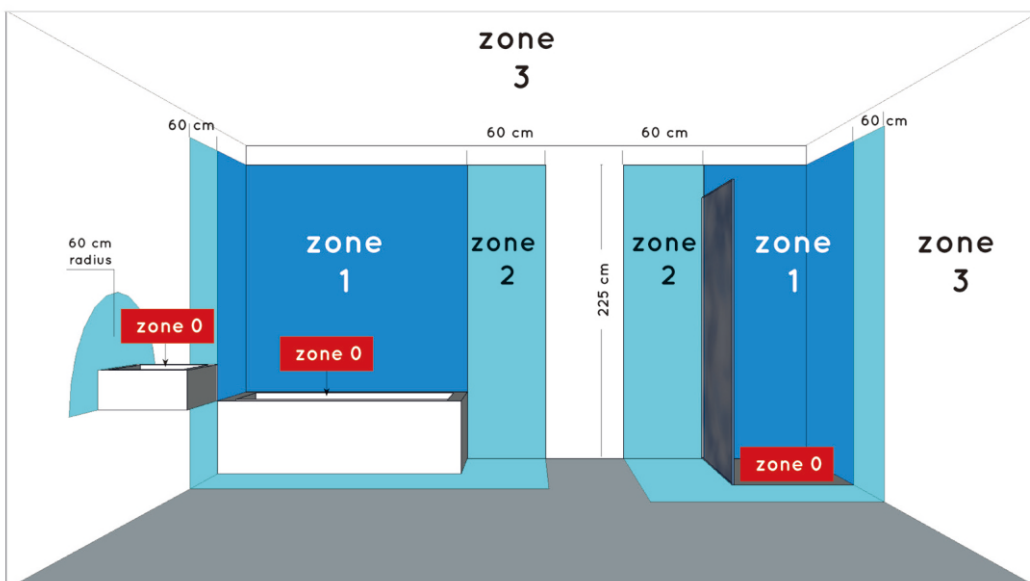

LUCIDE

item number : 04203/04/12
 EAN code : 5411212040350

JELTE

General

Dimensions LxWxH : 12 cm x 15 cm x 12 cm
Height minimum : 12 cm
Height maximum : 12 cm
Dimensions shade LxWxH : Ø 12 cm x 12 cm
Main material : Steel and Glass
Ceiling rose material : -
Color : Satin nickel and White jade
Style : Modern
Shape : cylinder
Weight : 0,59 kg
Warranty : 3 year warranty

Installation of items in bathroom:

Product specifications

Dimmable : No
Light direction : Around (Diffuse)
Adjustable in height : Not adjustable In Height
 (Before Installation)
Directional : Not Directional
Cable : No cable On Product
Cable length : - cm
Sensor : Without Sensor
Control : Light Switch Control
IP-Class : 44
Electric class : 2
Light source including ?: Yes
Lamp socket : COB LED
Light source number : 1
Power requirements : 100-240V~50Hz
Bulb tube & maximum wattage : COB LED 4W