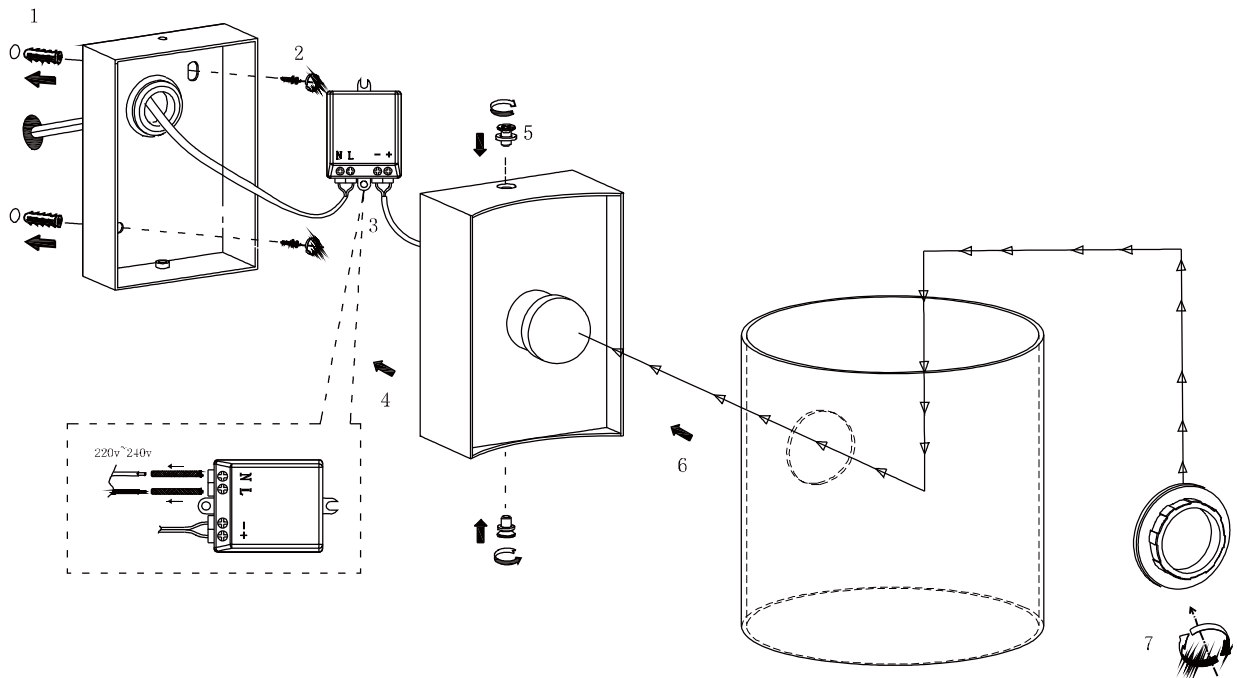

LUCIDE

item number : 04203/04/12
 EAN code : 5411212040350

JELTE

General

Dimensions LxWxH : 12 cm x 15 cm x 12 cm
Height minimum : 12 cm
Height maximum : 12 cm
Dimensions shade LxWxH : Ø 12 cm x 12 cm
Main material : Steel and Glass
Ceiling rose material : -
Color : Satin nickel and White jade
Style : Modern
Shape : cylinder
Weight : 0,59 kg
Warranty : 3 year warranty

Installation of items in bathroom:

Product specifications

Dimmable : No
Light direction : Around (Diffuse)
Adjustable in height : Not adjustable In Height
 (Before Installation)
Directional : Not Directional
Cable : No cable On Product
Cable length : - cm
Sensor : Without Sensor
Control : Light Switch Control
IP-Class : 44
Electric class : 2
Light source including ?: Yes
Lamp socket : COB LED
Light source number : 1
Power requirements : 100-240V~50Hz
Bulb tube & maximum wattage : COB LED 4W

For more specifications of
 this product please visit
www.lucide.com

JELTE

Item number : 04203/04/12

EAN code : 5 4112120 40350

For more specifications, dimensions please visit

www.lucide.com

INSTALLATION DRAWING SPECIFICATIONS