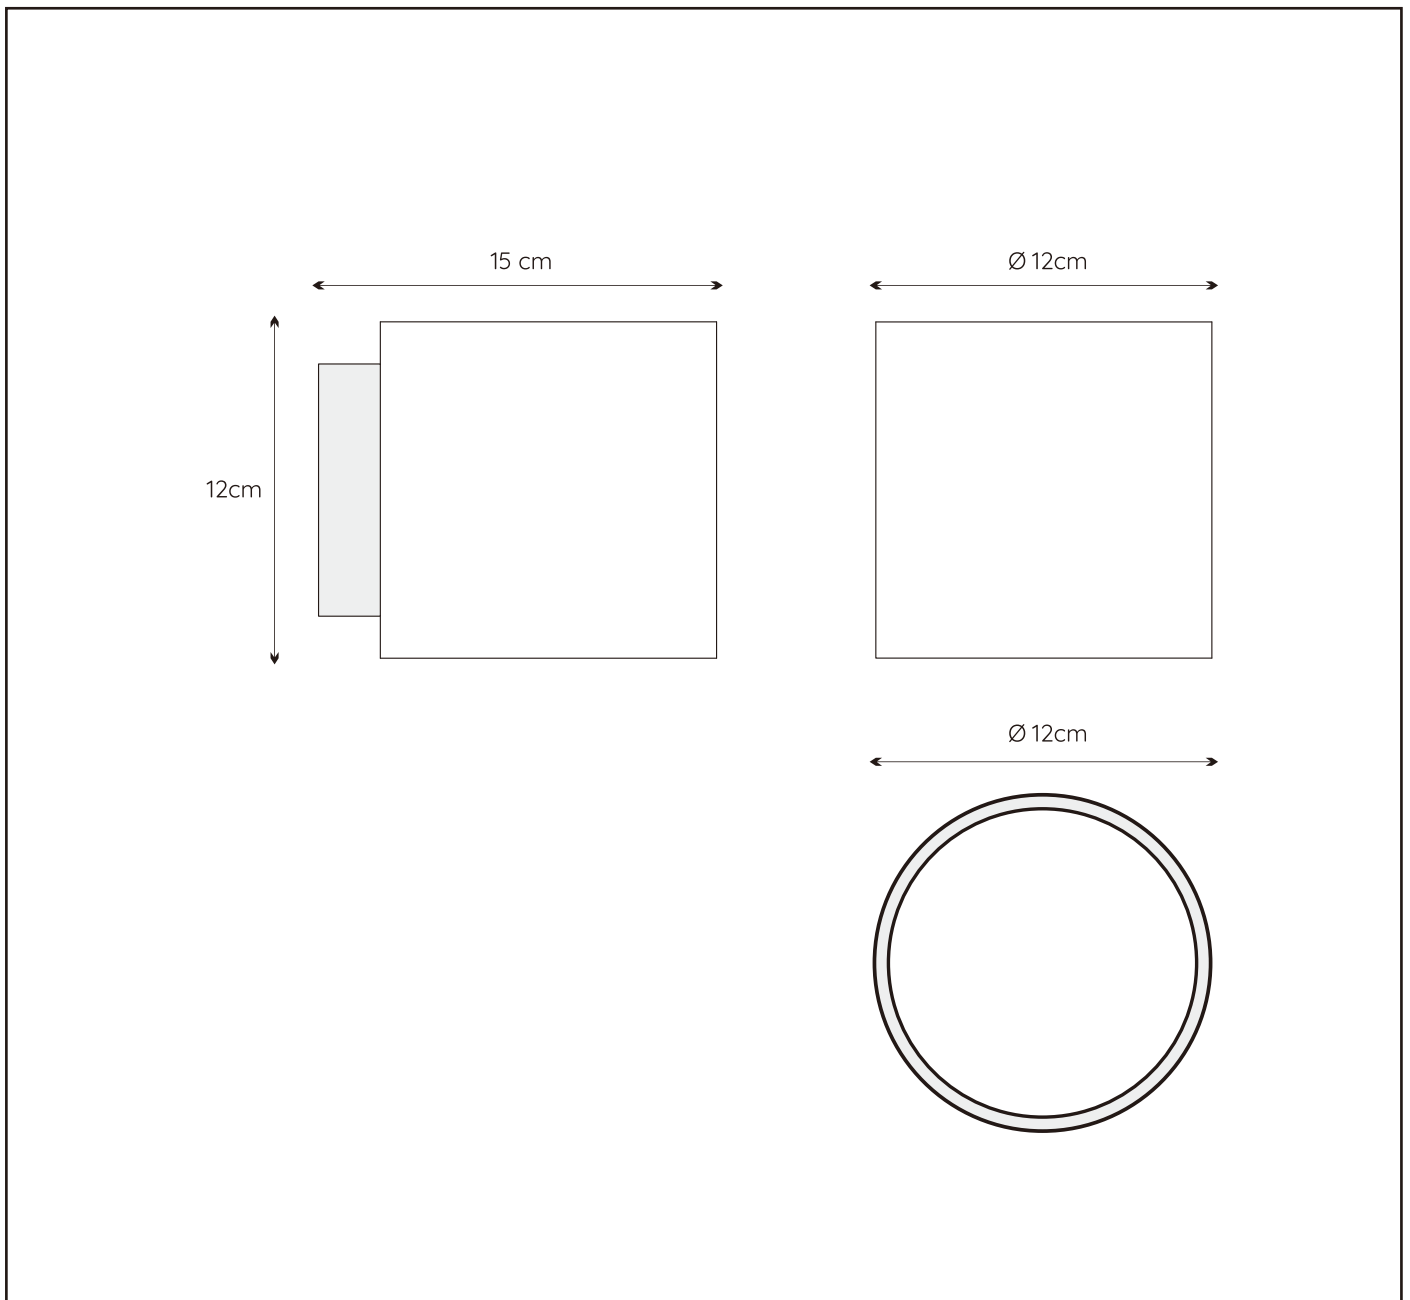

LUCIDE

item number : 04203/04/12
 EAN code : 5411212040350

JELTE

General

Dimensions LxWxH : 12 cm x 15 cm x 12 cm
Height minimum : 12 cm
Height maximum : 12 cm
Dimensions shade LxWxH : Ø 12 cm x 12 cm
Main material : Steel and Glass
Ceiling rose material : -
Color : Satin nickel and White jade
Style : Modern
Shape : cylinder
Weight : 0,59 kg
Warranty : 3 year warranty

Installation of items in bathroom:

Product specifications

Dimmable : No
Light direction : Around (Diffuse)
Adjustable in height : Not adjustable In Height
 (Before Installation)
Directional : Not Directional
Cable : No cable On Product
Cable length : - cm
Sensor : Without Sensor
Control : Light Switch Control
IP-Class : 44
Electric class : 2
Light source including ?: Yes
Lamp socket : COB LED
Light source number : 1
Power requirements : 100-240V~50Hz
Bulb tube & maximum wattage : COB LED 4W

For more specifications of
 this product please visit
www.lucide.com

JELTE

Item number : 04203/04/12

EAN code : 5 4112120 40350

For more specifications, dimensions please visit

www.lucide.com

INSTALLATION DRAWING SPECIFICATIONS