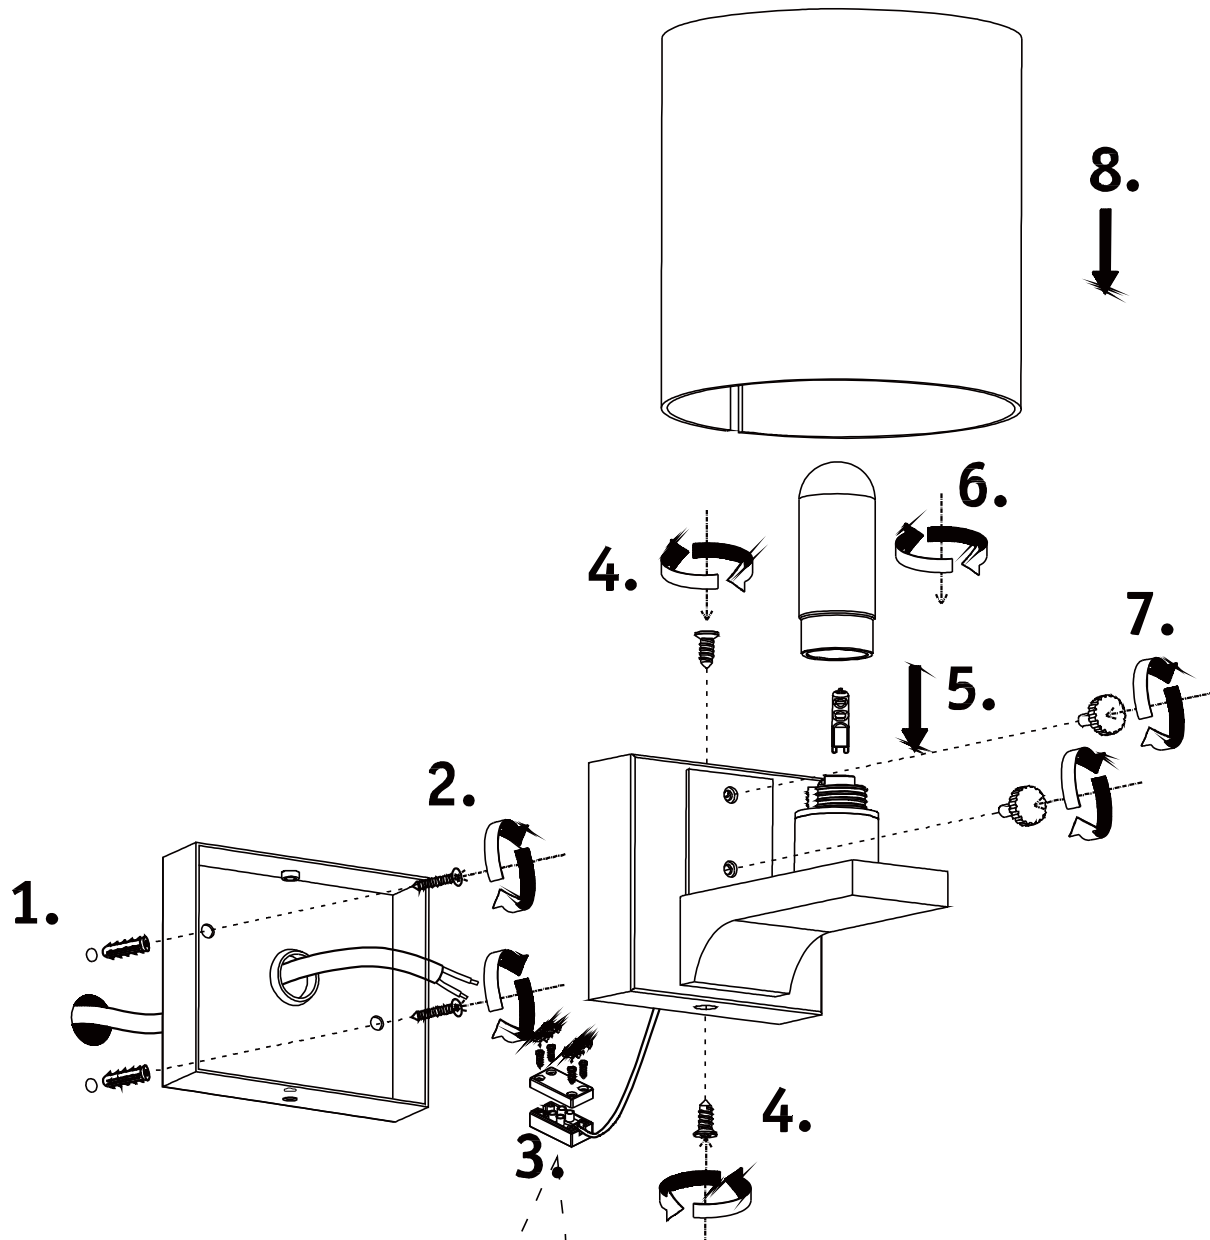

LUCIDE

item number : 04204/01/12
EAN code : 5411212040367

JENNO

RECOMMENDED LUCIDE
LIGHT SOURCE

49026/03/31
Light source dimmable : Yes
Light source incl. : No

General

Dimensions LxWxH : 14.5 cm x 12 cm x 15.8 cm
Height minimum : 15.8 cm
Height maximum : 15.8 cm
Dimensions shade LxWxH : Ø 12 cm x 12.5 cm
Main material : Steel and Glass
Ceiling rose material : -
Color : Satin nickel and White jade
Style : Modern
Shape : cylinder
Weight : 0,68 kg
Warranty : 3 year warranty

IP21

Product specifications

Dimmable : No
Light direction : Around (Diffuse)
Adjustable in height : Not adjustable In Height
(Before Installation)
Directional : Not Directional
Cable : No cable On Product
Cable length : - cm
Sensor : Without Sensor
Control : Light Switch Control
IP-Class : 44
Electric class : 2
Light source including ? : No
Lamp socket : G9
Light source number : 1
Power requirements : 220-240V~50Hz
Bulb tube & maximum wattage : G9 LED 33W

For more specifications of
this product please visit
www.lucide.com

LUCIDE

TECHNICAL DRAWING & DIMENSIONS

JENNO

Item number : 04204/01/12

EAN code : 5 4112120 40367

For more specifications, dimensions please visit
www.lucide.com

INSTALLATION DRAWING SPECIFICATIONS

connection

Fitting wire colour	Connect to	Household circuit
Blue	Connect to	(Neutral- Blue or Black)
Brown	Connect to	(Live- Red or Brown or white)