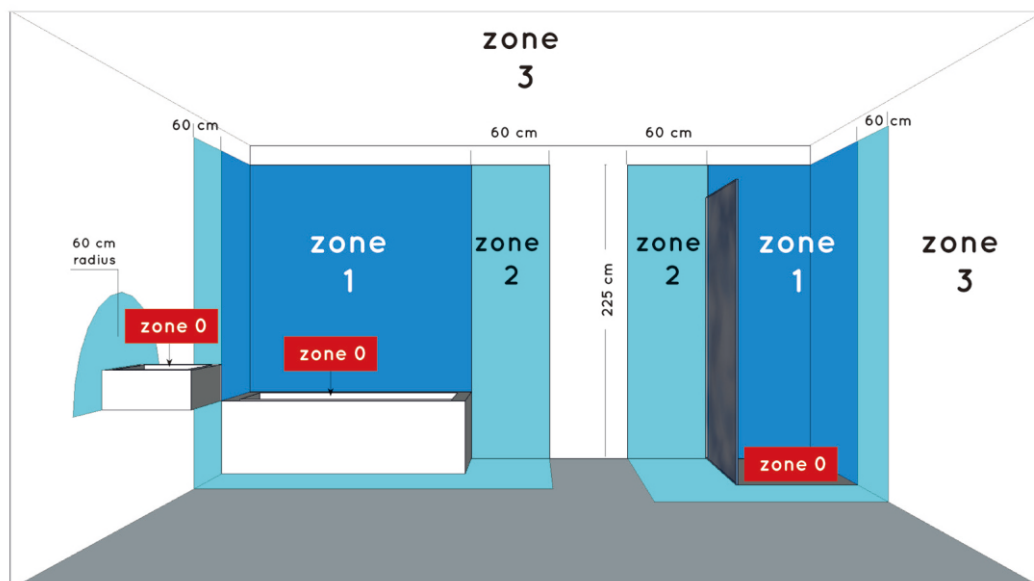

LUCIDE

item number : 04204/01/12
EAN code : 5411212040367

JENNO

RECOMMENDED LUCIDE
LIGHT SOURCE

49026/03/31
Light source dimmable : Yes
Light source incl. : No

General

Dimensions LxWxH : 14.5 cm x 12 cm x 15.8 cm
Height minimum : 15.8 cm
Height maximum : 15.8 cm
Dimensions shade LxWxH : Ø 12 cm x 12.5 cm
Main material : Steel and Glass
Ceiling rose material : -
Color : Satin nickel and White jade
Style : Modern
Shape : cylinder
Weight : 0,68 kg
Warranty : 3 year warranty

Installation of items in bathroom:

IP classifications

zone 0

zone 1
minimum

IP65

zone 2
minimum

IP44

zone 3
minimum

IP21

Product specifications

Dimmable : No
Light direction : Around (Diffuse)
Adjustable in height : Not adjustable In Height
(Before Installation)
Directional : Not Directional
Cable : No cable On Product
Cable length : - cm
Sensor : Without Sensor
Control : Light Switch Control
IP-Class : 44
Electric class : 2
Light source including ? : No
Lamp socket : G9
Light source number : 1
Power requirements : 220-240V~50Hz
Bulb tube & maximum wattage : G9 LED 33W