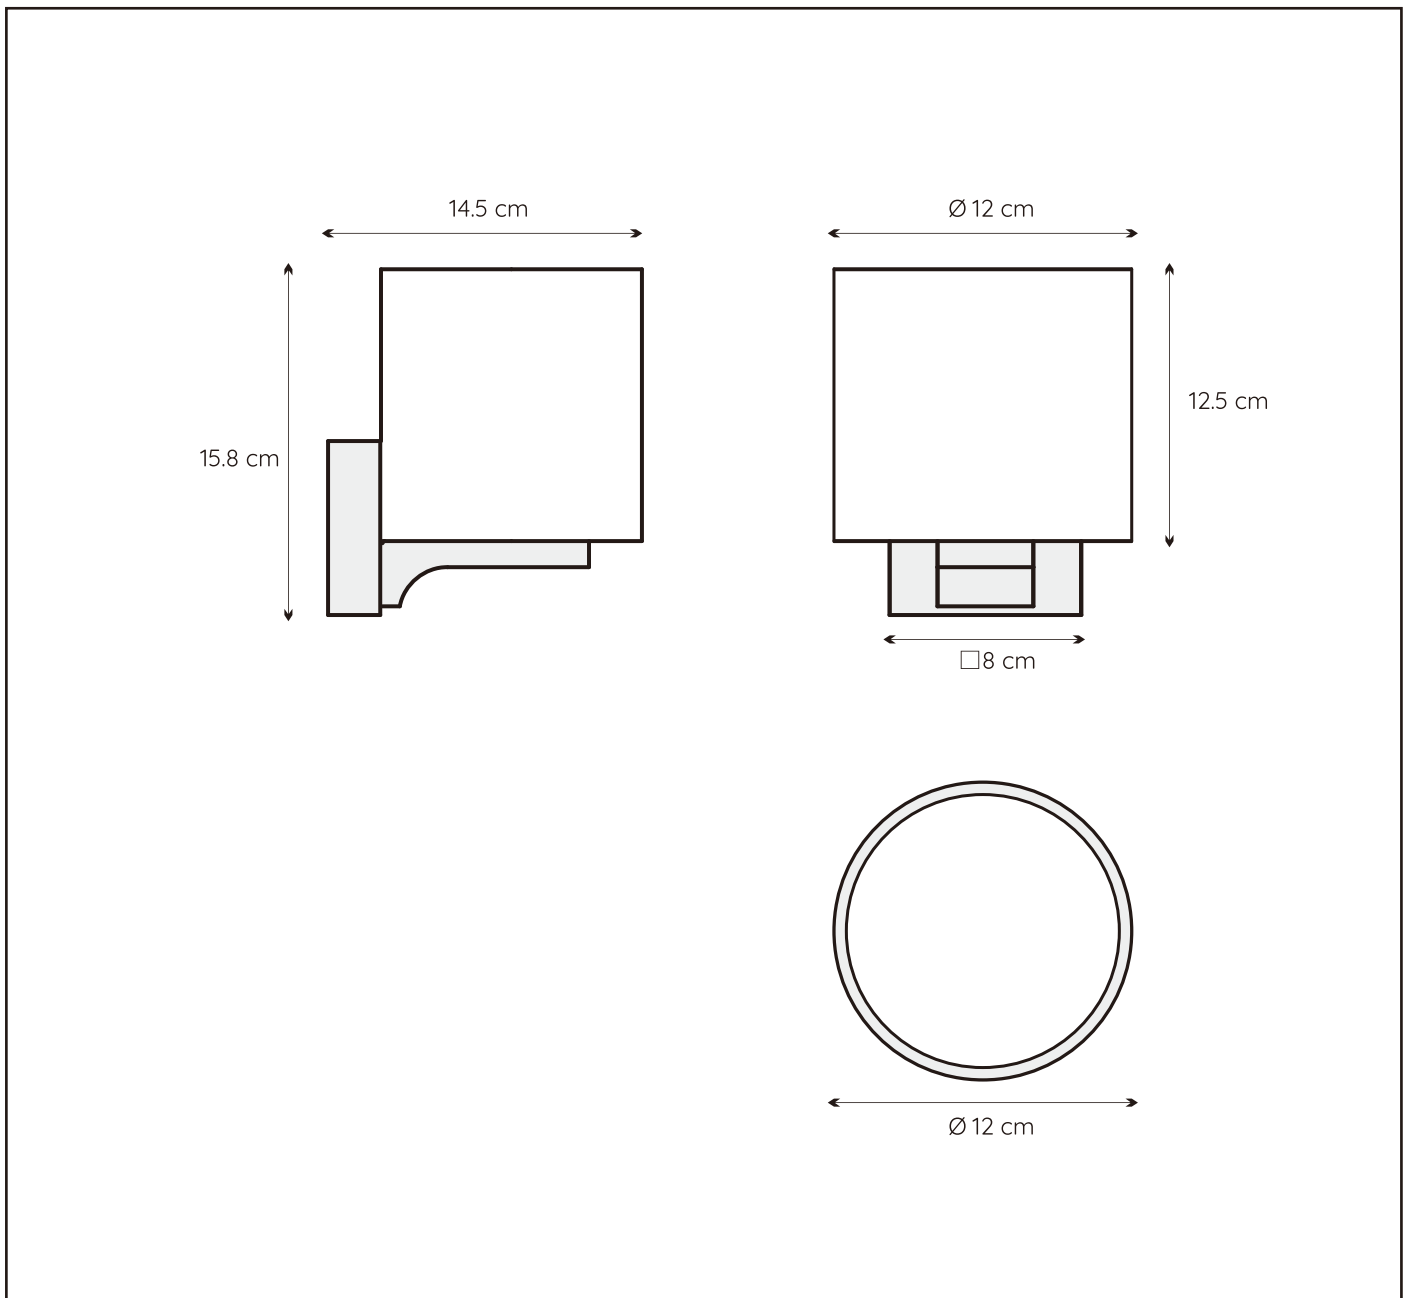

LUCIDE

item number : 04204/01/12
EAN code : 5411212040367

JENNO

RECOMMENDED LUCIDE
LIGHT SOURCE

49026/03/31
Light source dimmable : Yes
Light source incl. : No

General

Dimensions LxWxH : 14.5 cm x 12 cm x 15.8 cm
Height minimum : 15.8 cm
Height maximum : 15.8 cm
Dimensions shade LxWxH : Ø 12 cm x 12.5 cm
Main material : Steel and Glass
Ceiling rose material : -
Color : Satin nickel and White jade
Style : Modern
Shape : cylinder
Weight : 0,68 kg
Warranty : 3 year warranty

IP21

Product specifications

Dimmable : No
Light direction : Around (Diffuse)
Adjustable in height : Not adjustable In Height
(Before Installation)
Directional : Not Directional
Cable : No cable On Product
Cable length : - cm
Sensor : Without Sensor
Control : Light Switch Control
IP-Class : 44
Electric class : 2
Light source including ? : No
Lamp socket : G9
Light source number : 1
Power requirements : 220-240V~50Hz
Bulb tube & maximum wattage : G9 LED 33W

For more specifications of
this product please visit
www.lucide.com

LUCIDE

TECHNICAL DRAWING & DIMENSIONS

JENNO

Item number : 04204/01/12

EAN code : 5 4112120 40367

For more specifications, dimensions please visit
www.lucide.com

INSTALLATION DRAWING SPECIFICATIONS

connection

Fitting wire colour	Connect to	Household circuit
Blue	Connect to	(Neutral- Blue or Black)
Brown	Connect to	(Live- Red or Brown or white)