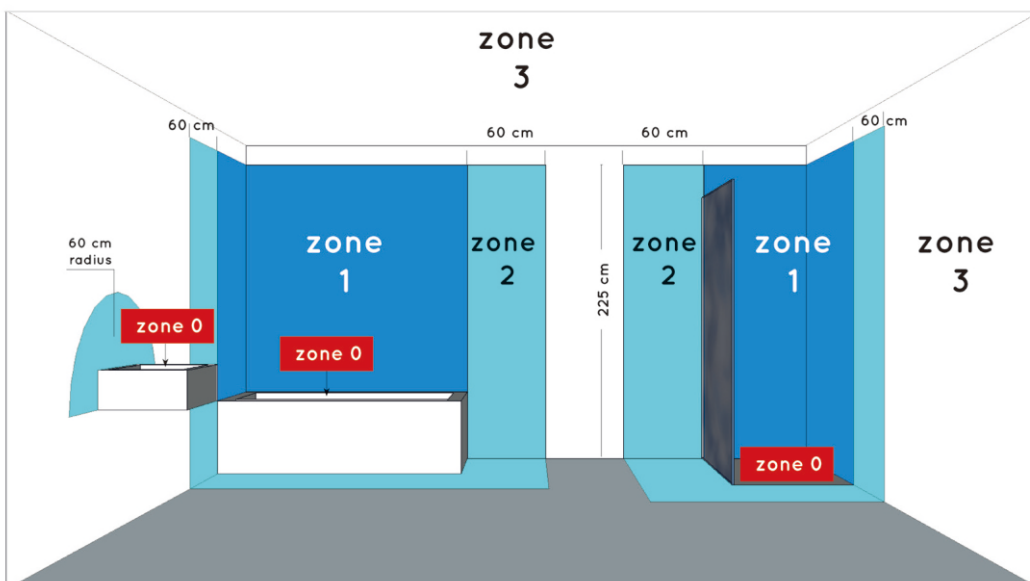

LUCIDE

item number : 04205/09/12
 EAN code : 5411212040374

JASPER

General

Dimensions LxWxH : 32.8 cm x 7.8 cm x 4 cm
Height minimum : 4 cm
Height maximum : 4 cm
Dimensions shade LxWxH : 32.3 cm x 4.3 cm x 3.6 cm
Main material : Aluminium and Acrylic
Ceiling rose material : -
Color : Satin nickel and Milky white
Style : Modern
Shape : Strip shape
Weight : 0.43 kg
Warranty : 3 year warranty

Installation of items in bathroom:

Product specifications

Dimmable : No
Light direction : Around (Diffuse)
Adjustable in height : Not adjustable In Height
 (Before Installation)
Directional : Not Directional
Cable : No cable On Product
Cable length : - cm
Sensor : Without Sensor
Control : Light Switch Control
IP-Class : 44
Electric class : 1
Light source including ?: Yes
Lamp socket : LED
Light source number : 1
Power requirements : 220-240V~50Hz
Bulb tube & maximum wattage : AC LED 9 W