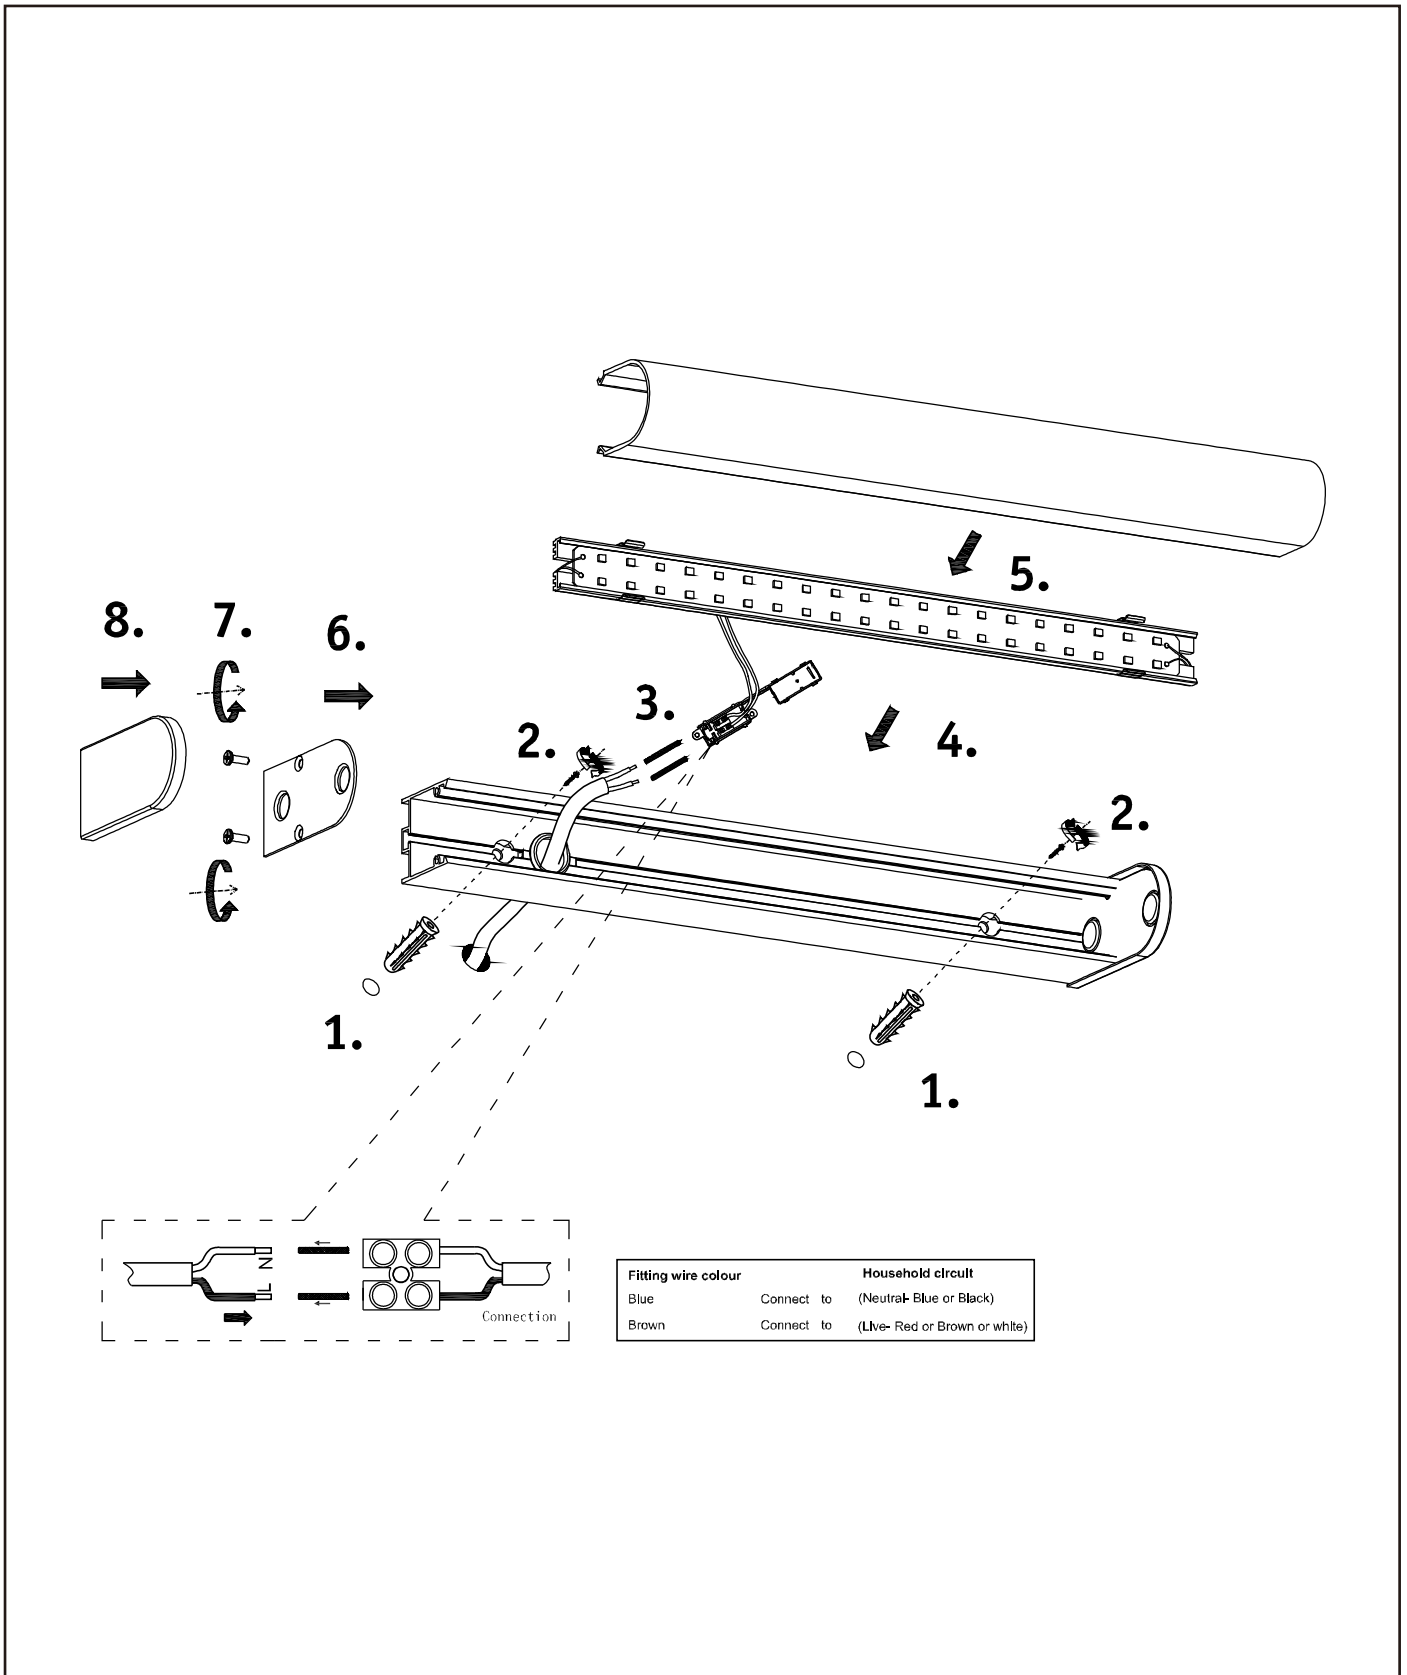

LUCIDE

item number : 04205/09/12
 EAN code : 5411212040374

JASPER

General

Dimensions LxWxH : 32.8 cm x 7.8 cm x 4 cm
Height minimum : 4 cm
Height maximum : 4 cm
Dimensions shade LxWxH : 32.3 cm x 4.3 cm x 3.6 cm
Main material : Aluminium and Acrylic
Ceiling rose material : -
Color : Satin nickel and Milky white
Style : Modern
Shape : Strip shape
Weight : 0.43 kg
Warranty : 3 year warranty

Installation of items in bathroom:

Product specifications

Dimmable : No
Light direction : Around (Diffuse)
Adjustable in height : Not adjustable In Height
 (Before Installation)
Directional : Not Directional
Cable : No cable On Product
Cable length : - cm
Sensor : Without Sensor
Control : Light Switch Control
IP-Class : 44
Electric class : 1
Light source including ?: Yes
Lamp socket : LED
Light source number : 1
Power requirements : 220-240V~50Hz
Bulb tube & maximum wattage : AC LED 9 W

For more specifications of
 this product please visit
www.lucide.com

JASPER

Item number : 04205/09/12

EAN code : 5 4112120 4037 4

For more specifications, dimensions please visit

www.lucide.com

INSTALLATION DRAWING SPECIFICATIONS