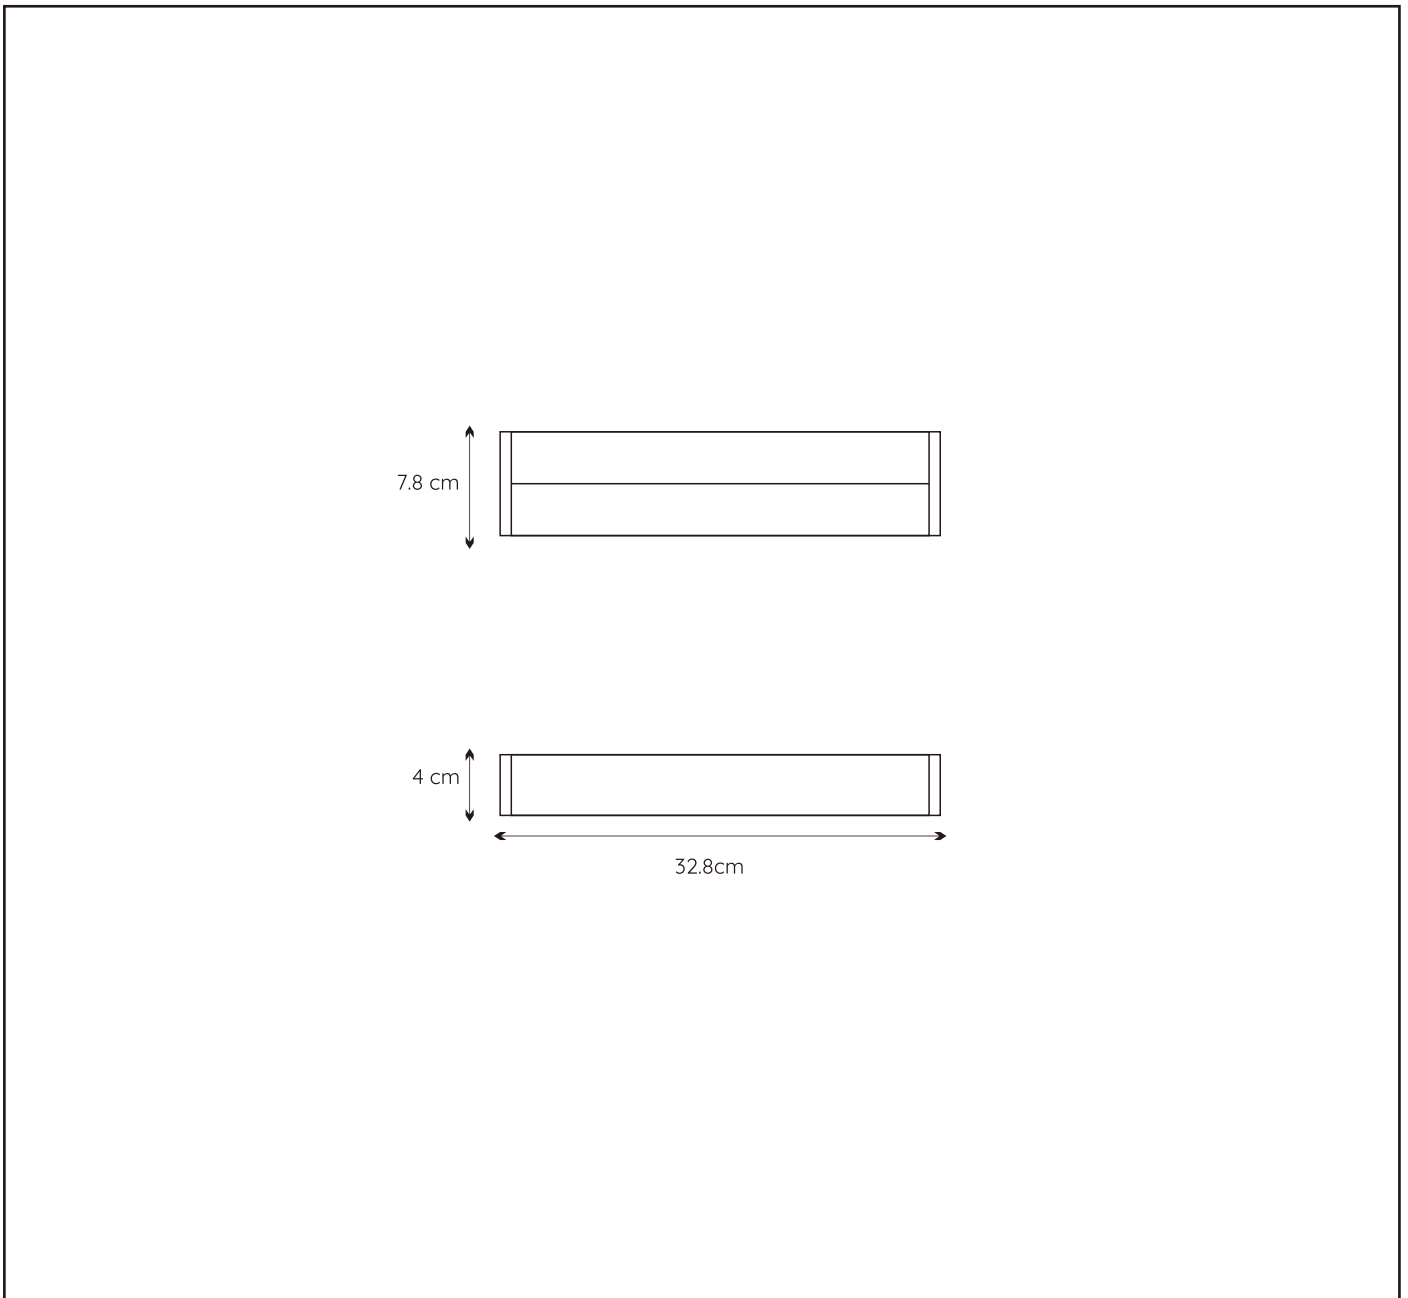

LUCIDE

item number : 04205/09/12
 EAN code : 5411212040374

JASPER

General

Dimensions LxWxH : 32.8 cm x 7.8 cm x 4 cm
Height minimum : 4 cm
Height maximum : 4 cm
Dimensions shade LxWxH : 32.3 cm x 4.3 cm x 3.6 cm
Main material : Aluminium and Acrylic
Ceiling rose material : -
Color : Satin nickel and Milky white
Style : Modern
Shape : Strip shape
Weight : 0.43 kg
Warranty : 3 year warranty

Installation of items in bathroom:

Product specifications

Dimmable : No
Light direction : Around (Diffuse)
Adjustable in height : Not adjustable In Height
 (Before Installation)
Directional : Not Directional
Cable : No cable On Product
Cable length : - cm
Sensor : Without Sensor
Control : Light Switch Control
IP-Class : 44
Electric class : 1
Light source including ?: Yes
Lamp socket : LED
Light source number : 1
Power requirements : 220-240V~50Hz
Bulb tube & maximum wattage : AC LED 9 W

For more specifications of
 this product please visit
www.lucide.com

JASPER

Item number : 04205/09/12

EAN code : 5 4112120 4037 4

For more specifications, dimensions please visit

www.lucide.com

INSTALLATION DRAWING SPECIFICATIONS