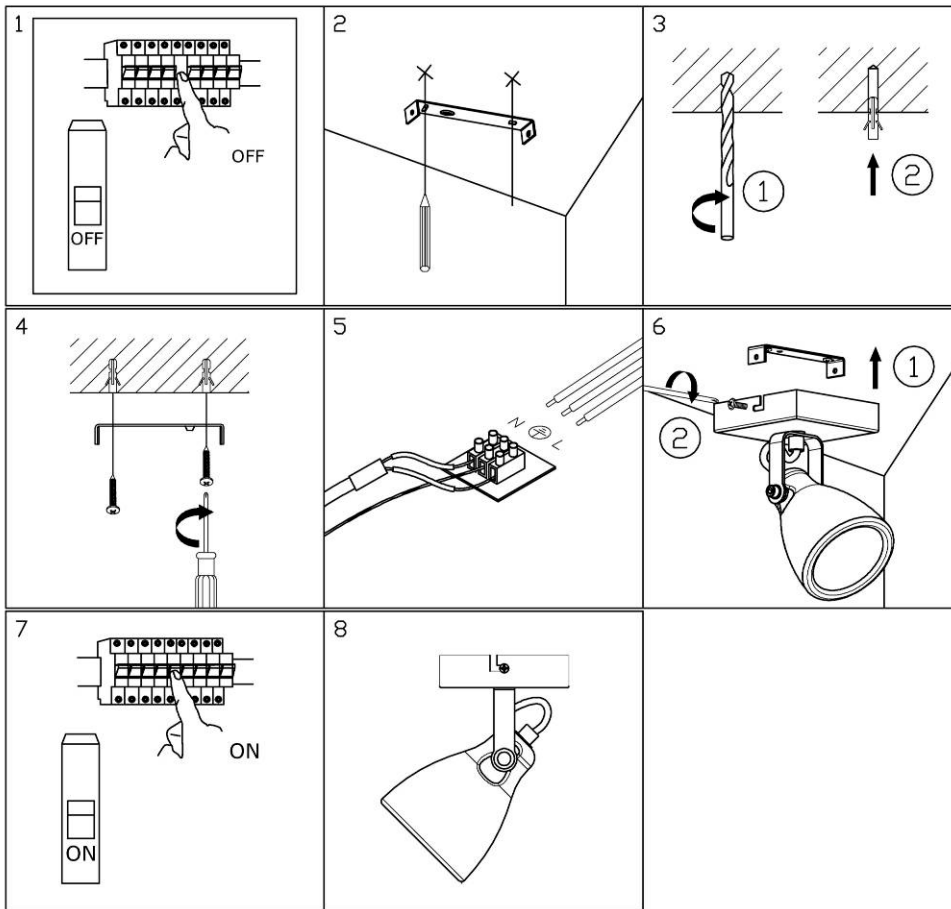

Installation drawing