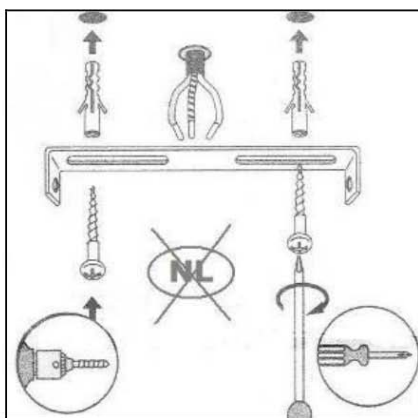

Installation drawing