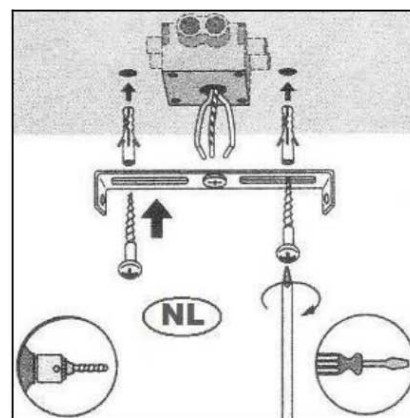

Installation drawing