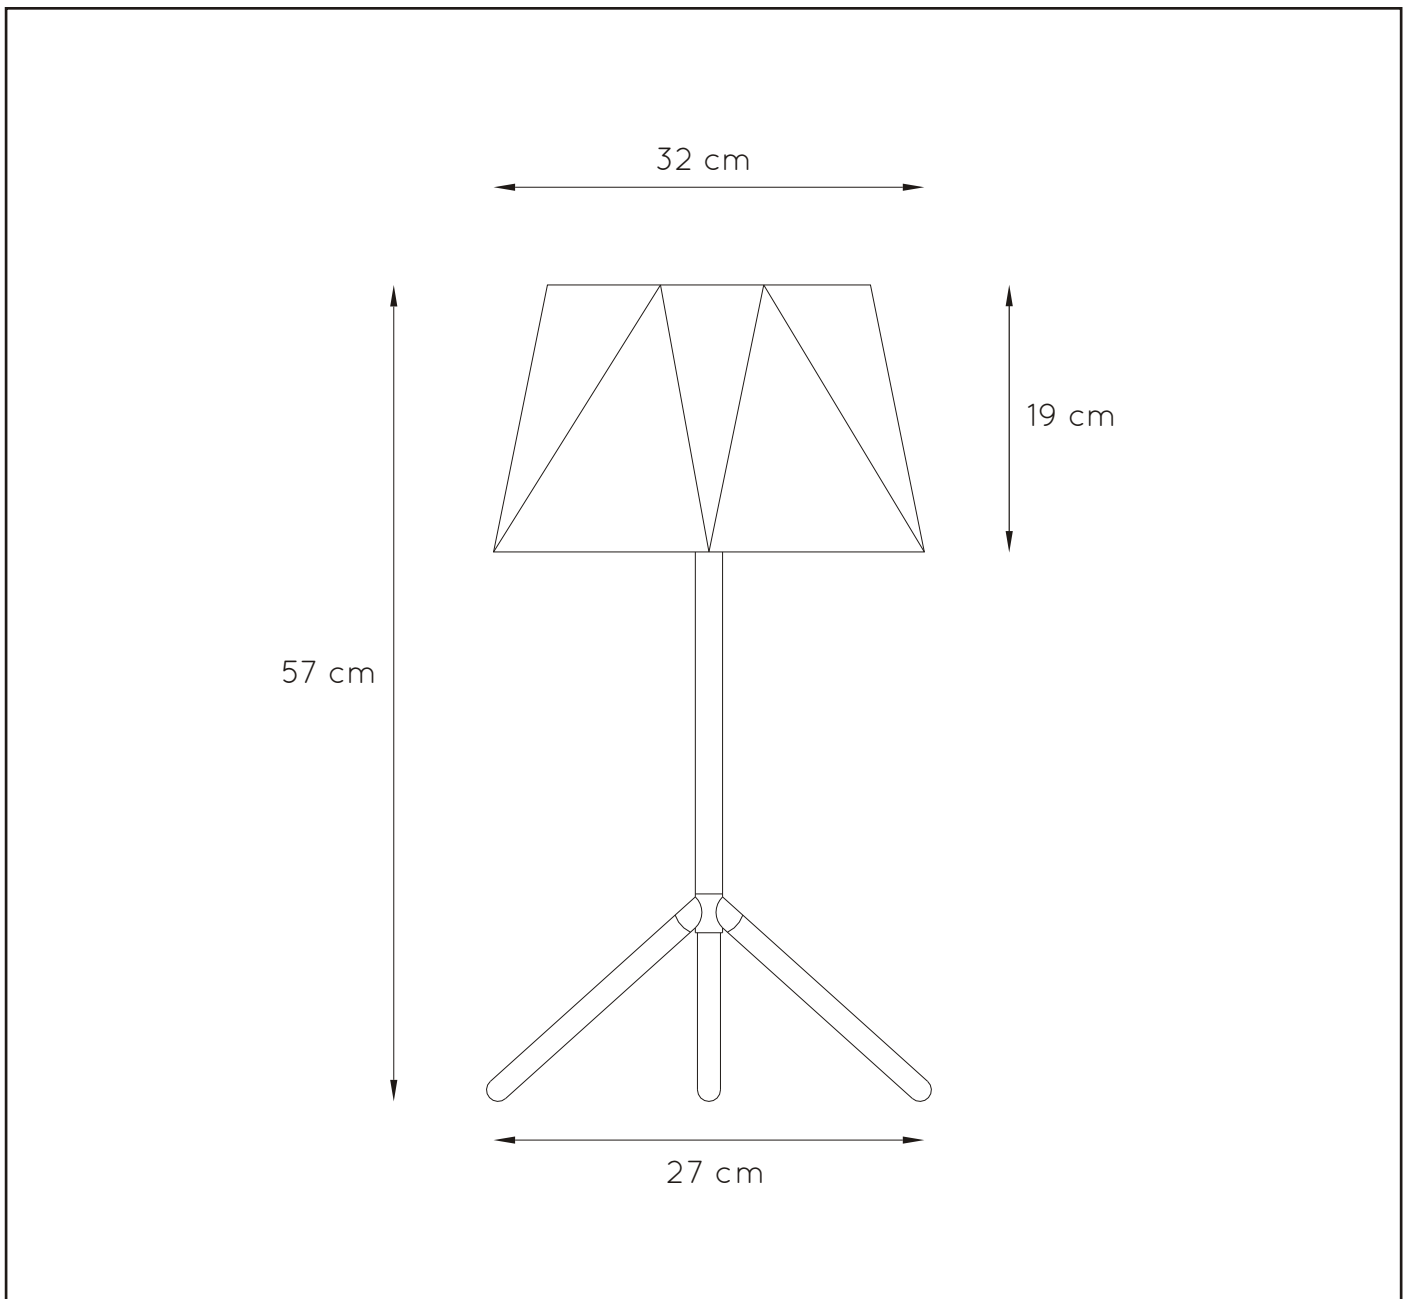

LUCIDE

TECHNICAL DRAWING & DIMENSIONS

ALEGRO

Item number : 06517/01/30

EAN code : 5411212061263

For more specifications, dimensions please visit
www.lucide.com