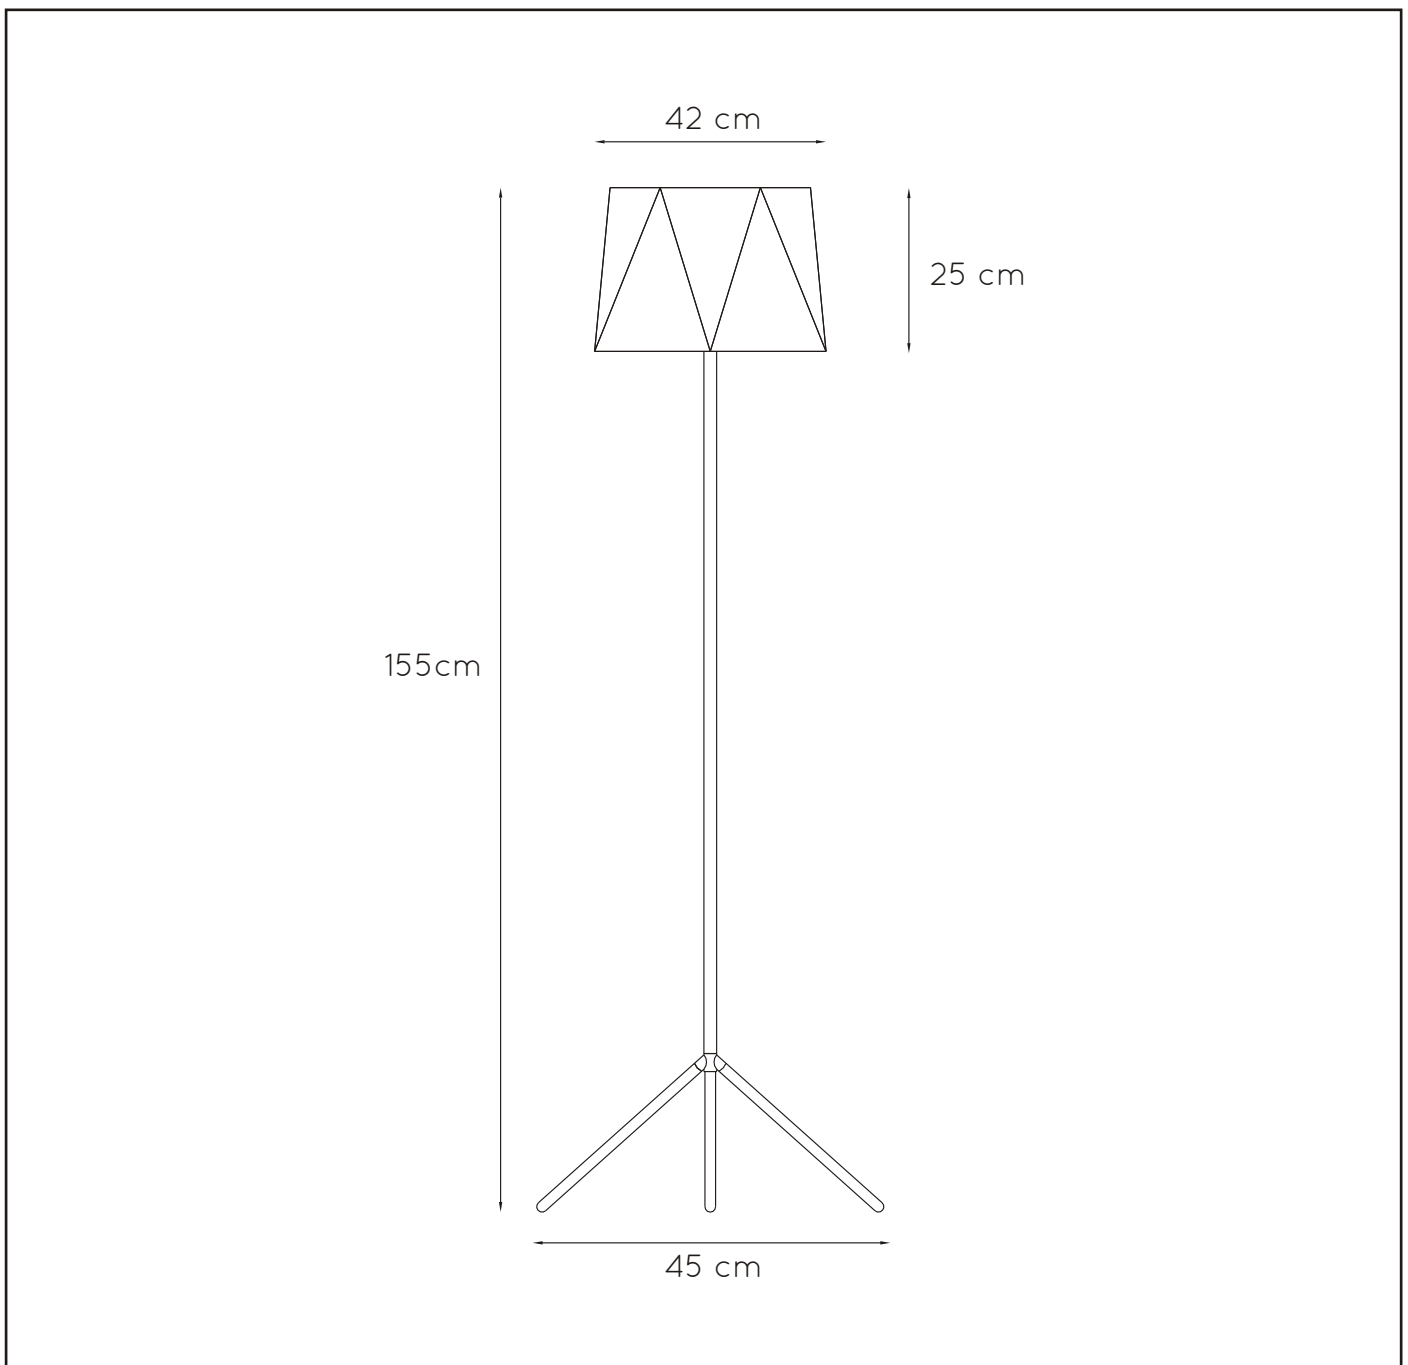

LUCIDE

GENERAL SPECIFICATIONS

RECOMMENDED LUCIDE LIGHT SOURCE

49042/05/62

Light source dimmable : Yes

Light source incl. : No

General

Dimensions LxWxH : 42 cm x 42 cm x 155 cm
Height minimum : -
Height maximum : -
Dimensions shade LxWxH : 42 cm x 37 cm x 25 cm
Main material : Metal + PS + Fabric
Ceiling rose material : -
Color : Black
Style : Modern
Shape : -
Weight : 1,45 kg
Warranty : 2 years

Product specifications

Dimmable : No
Light direction : Up & Down
Adjustable in height : No
Directional : Not Directional
Cable : Yes, Cable On Product
Cable length : 180 cm
Sensor : Without Sensor
Control : On/Off Switch In The Cable
IP-Class : 20
Electric class : II
Light source including : No
Lamp socket : E27
Light source number : 1
Power requirements : 220-240V~50Hz
Bulb type & maximum wattage : E27- max.60W

For more specifications of this product please visit

www.lucide.com

LUCIDE

TECHNICAL DRAWING & DIMENSIONS

ALEGRO

Item number : 06717/01/30

EAN code : 5411212061270

For more specifications, dimensions please visit
www.lucide.com

INSTALLATION DRAWING
SPECIFICATIONS

LUCIDE