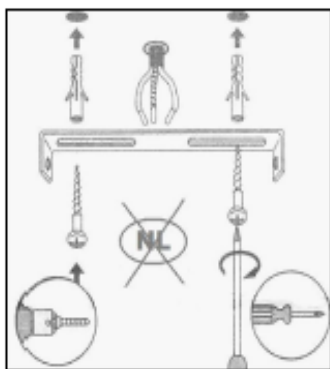

Item number: 08223/01/01, 08223/01/17

Technical details

Materials used:	metal
Color:	Brass, Red copper
Dimmable and how is fixture dimmable	Yes
Size:	Height: 140mm
	Length: 160mm
	Width: 120mm
	Net weight: 0.4kg
Power requirements:	1xE27/5W/LED/2700K/550lm/incl.
Bulb type and maximum wattage:	LED 5W
Number of bulbs:	1
IP degree:	IP20