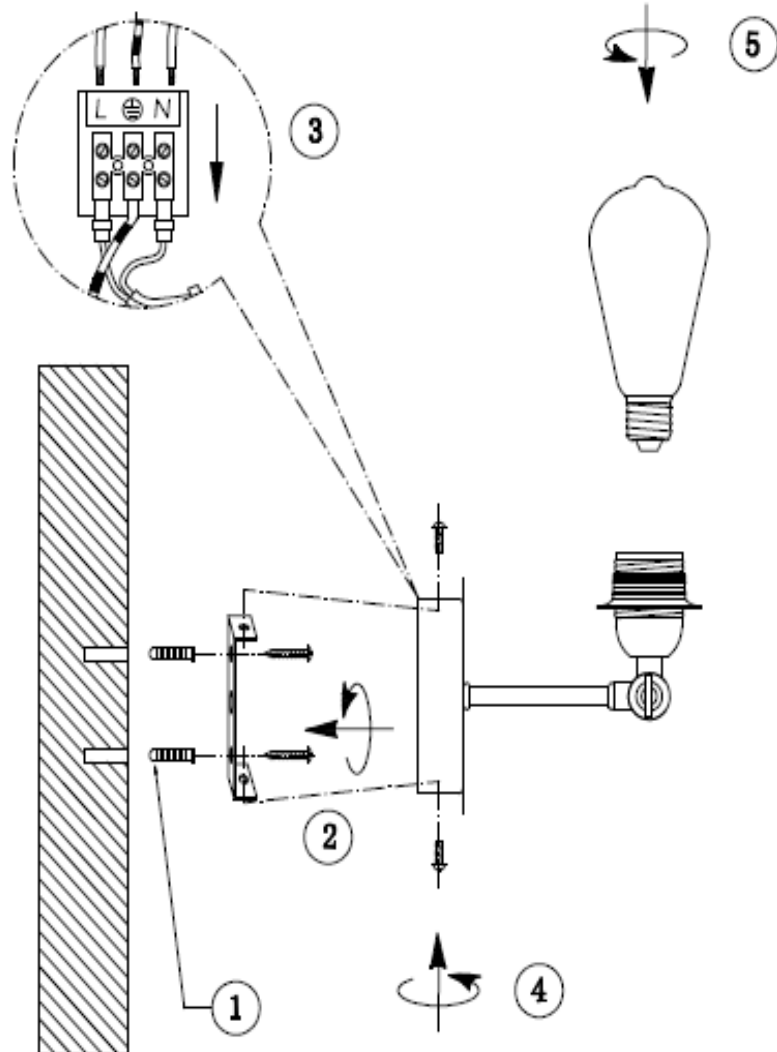

Item number: 08223/01/01, 08223/01/17

Technical details

Materials used:	metal
Color:	Brass, Red copper
Dimmable and how is fixture dimmable	Yes
Size:	Height: 140mm
	Length: 160mm
	Width: 120mm
	Net weight: 0.4kg
Power requirements:	1xE27/5W/LED/2700K/550lm/incl.
Bulb type and maximum wattage:	LED 5W
Number of bulbs:	1
IP degree:	IP20