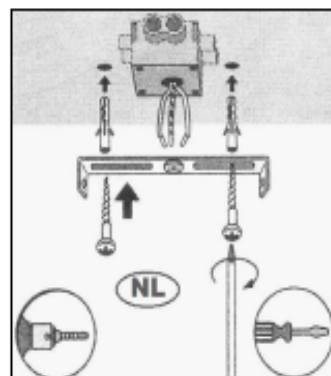

Item number: 08223/01/01, 08223/01/17

Technical details

Materials used:	metal
Color:	Brass, Red copper
Dimmable and how is fixture dimmable	Yes
Size:	Height: 140mm
	Length: 160mm
	Width: 120mm
	Net weight: 0.4kg
Power requirements:	1xE27/5W/LED/2700K/550lm/incl.
Bulb type and maximum wattage:	LED 5W
Number of bulbs:	1
IP degree:	IP20