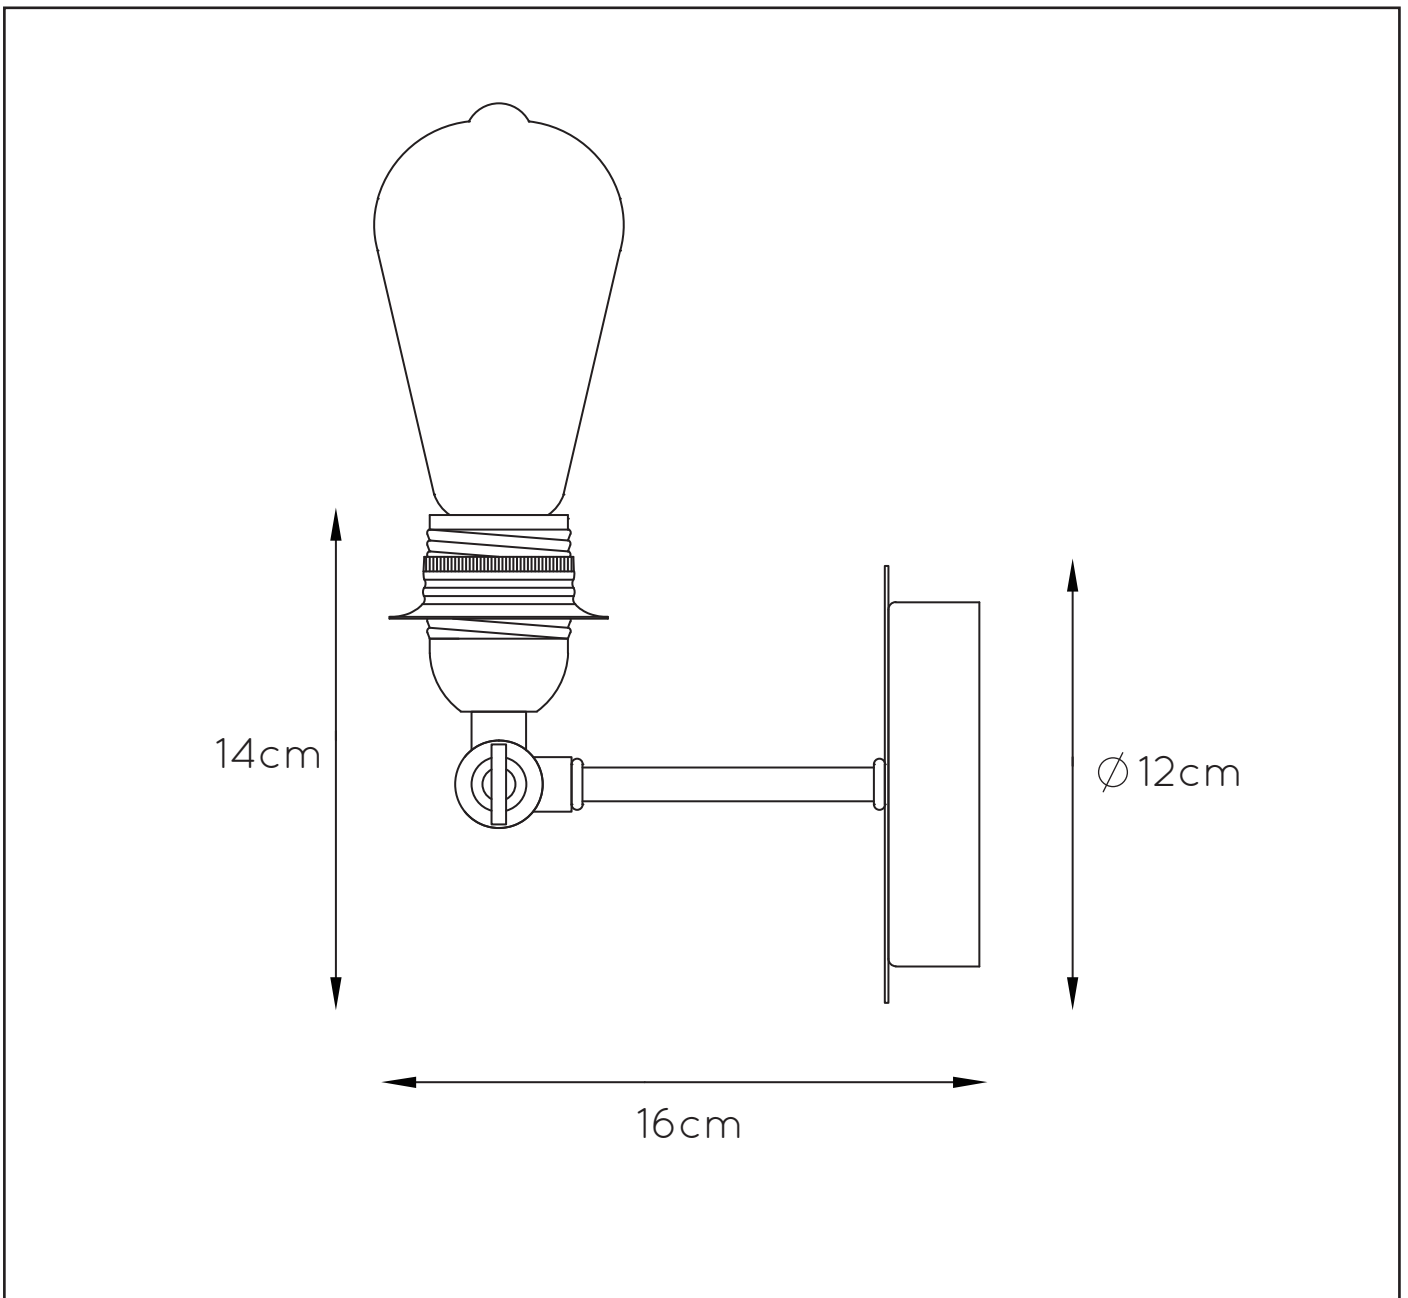

LUCIDE

RETRO

Item number : 08223/01/17

EAN code : 5411212082695

For more specifications, dimensions please visit
www.lucide.com