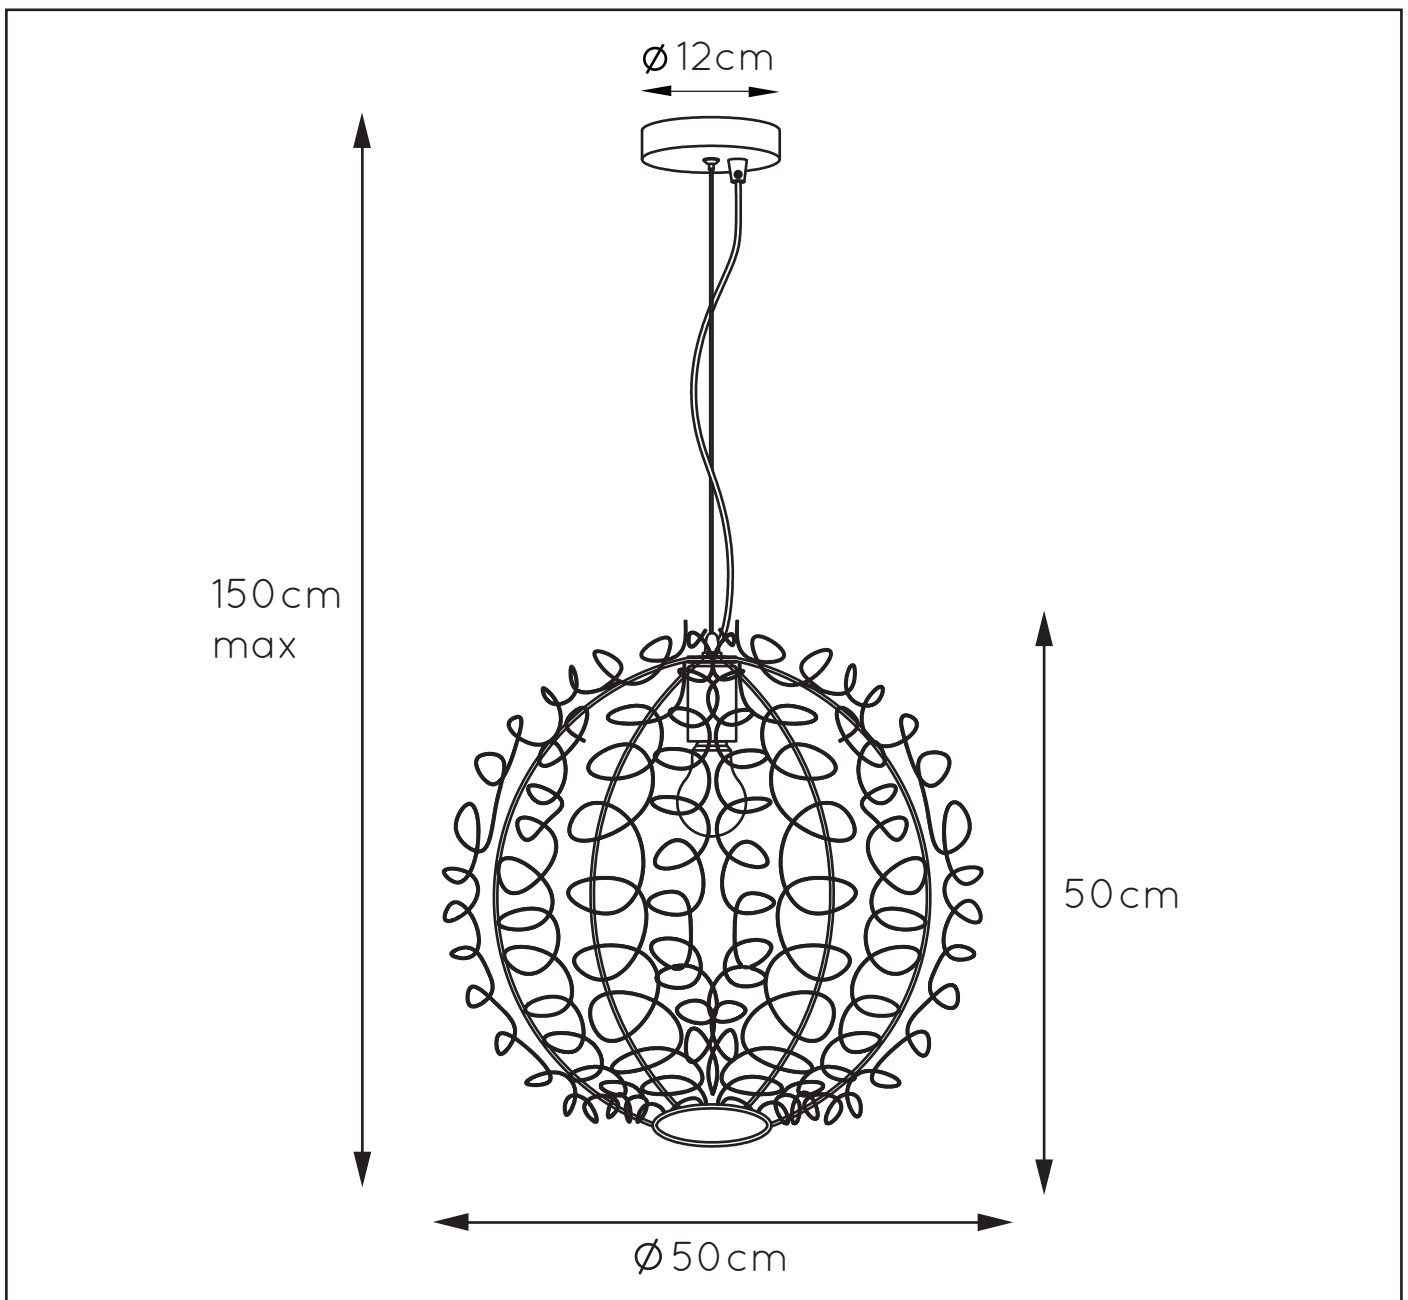

LUCIDE

**RECOMMENDED LUCIDE
LIGHT SOURCE**

49020/05/67

Light source dimmable : Yes

Light source incl. : No

General

Dimensions LxWxH : 50 cm x 50 cm x 150 cm

Heigth minimum : 70cm

Heigth maximum : 150cm

Dimensions shade LxWxH : 50 cm x 50 cm x 50 cm

Main material : Aluminum and Metal

Ceiling rose material : Metal

Color : Chrome

Style : Modern

Shape : Round

Weight : 1.6kg

Warranty : 2 years

Product specifications

Dimmable : No

Light direction : Around (Diffuse)

Adjustable in heigth : Adjustable In Height
(Before Installation)

Directional : Not Directional

Cable : Yes, Cable On Product

Power requirements : 220-240V~50Hz

Bulb type & maximum wattage : E27- max.60W

For more specifications of this product please visit

www.lucide.com

LUCIDE

NOON

Item number : 08402/50/12

EAN code : 5411212082633