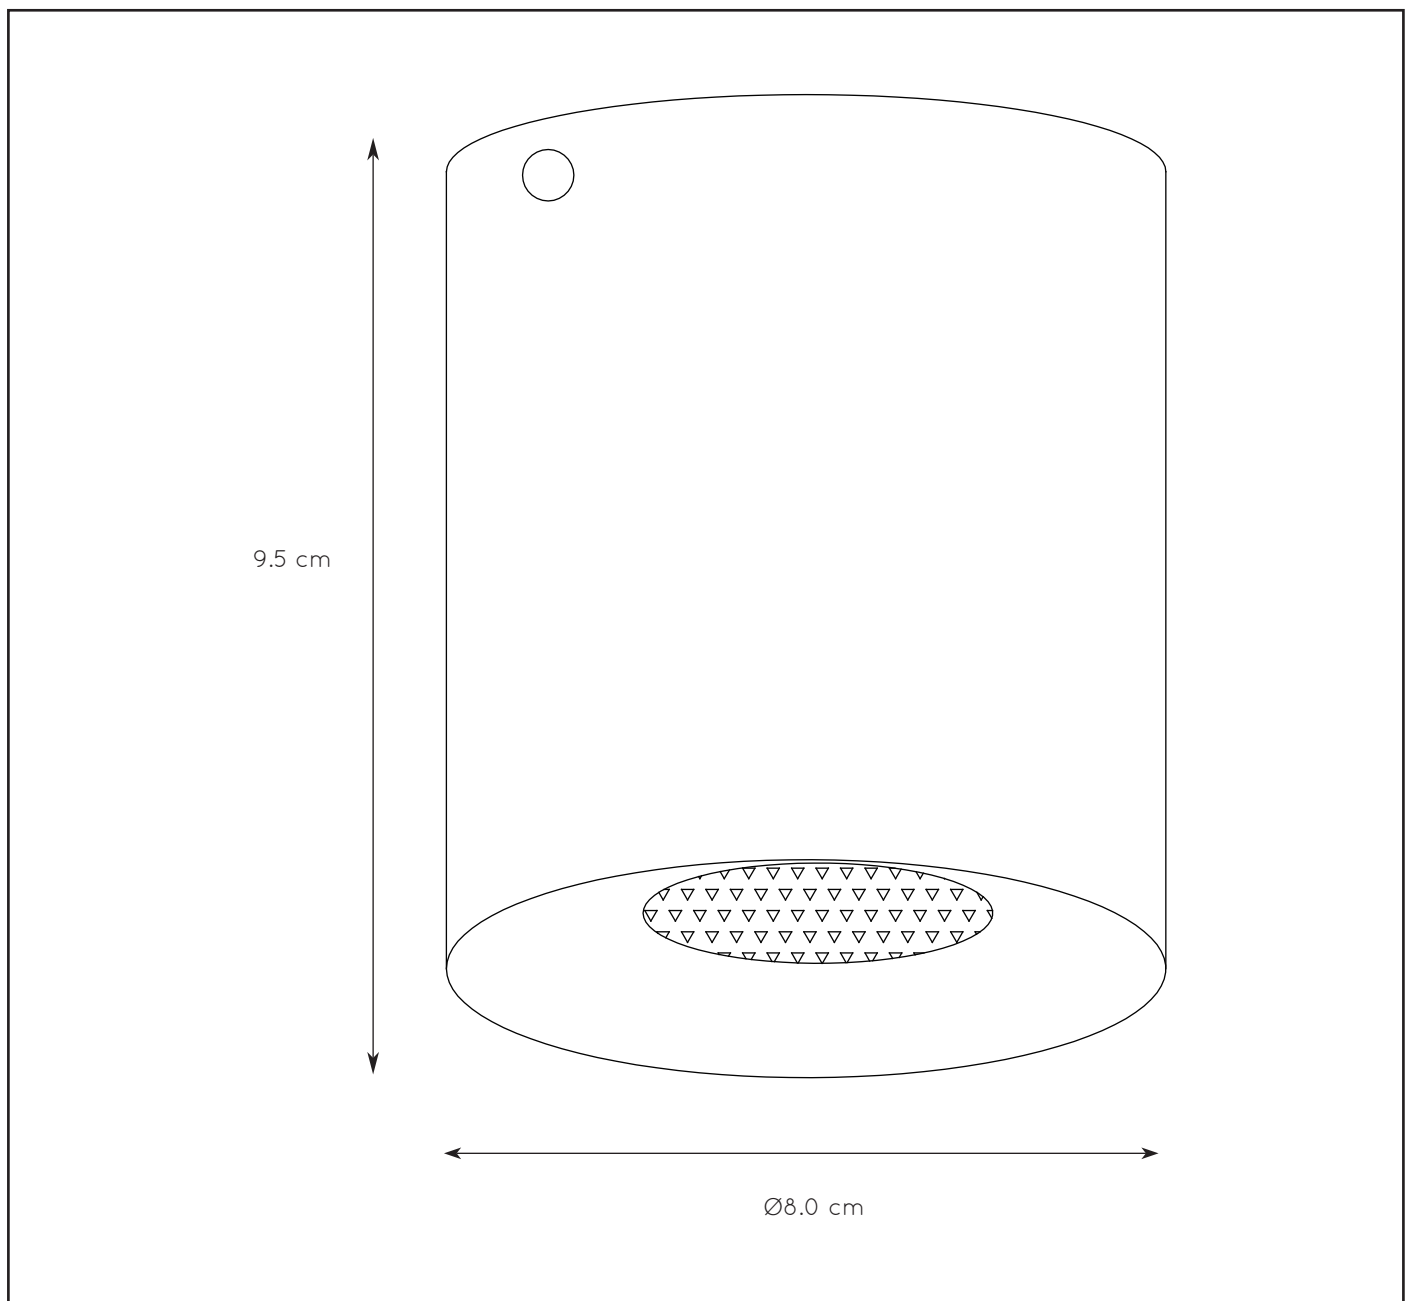

BODI

Item number : 09100/01/12

EAN code : 5411212091529

Item number : 09100/01/30

EAN code : 5411212091536

Item number : 09100/01/31

EAN code : 5411212091543