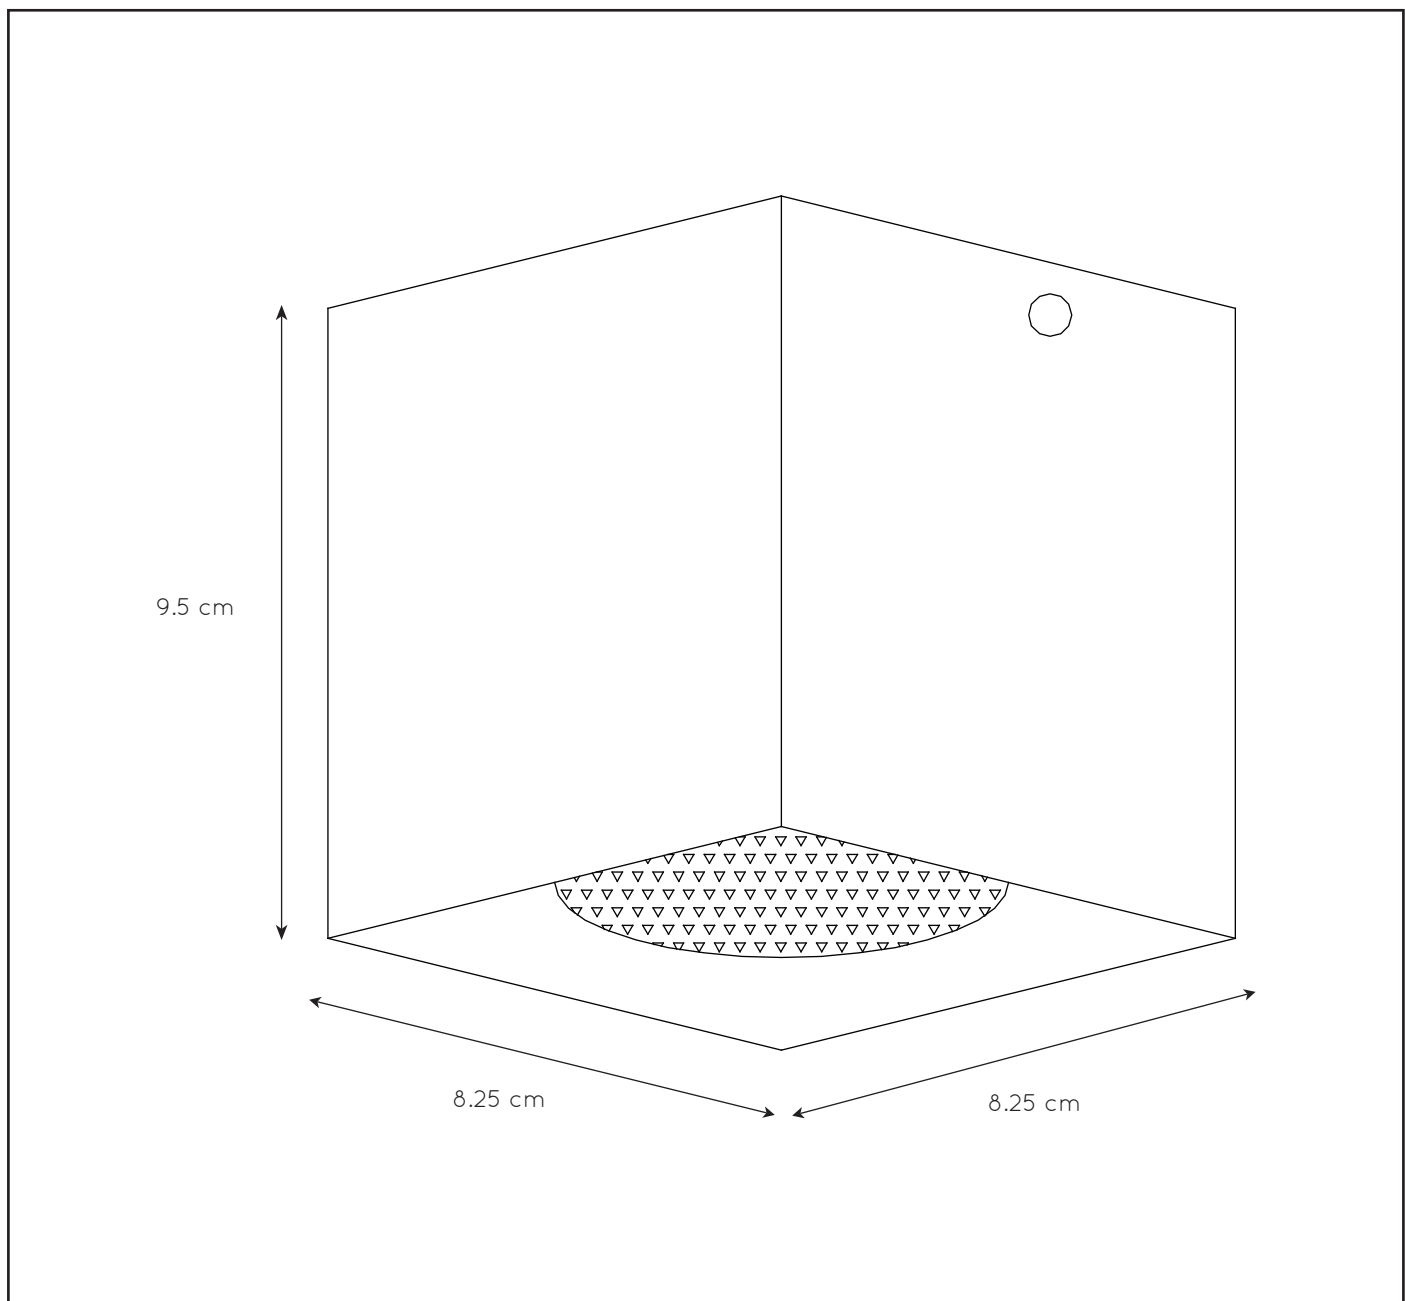

LUCIDE

TECHNICAL DRAWING & DIMENSIONS

BODI

Item number : 09101/01/12

EAN code : 5411212091550

Item number : 09101/01/30

EAN code : 5411212091567

Item number : 09101/01/31

EAN code : 5411212091574

For more specifications, dimensions please visit

www.lucide.com