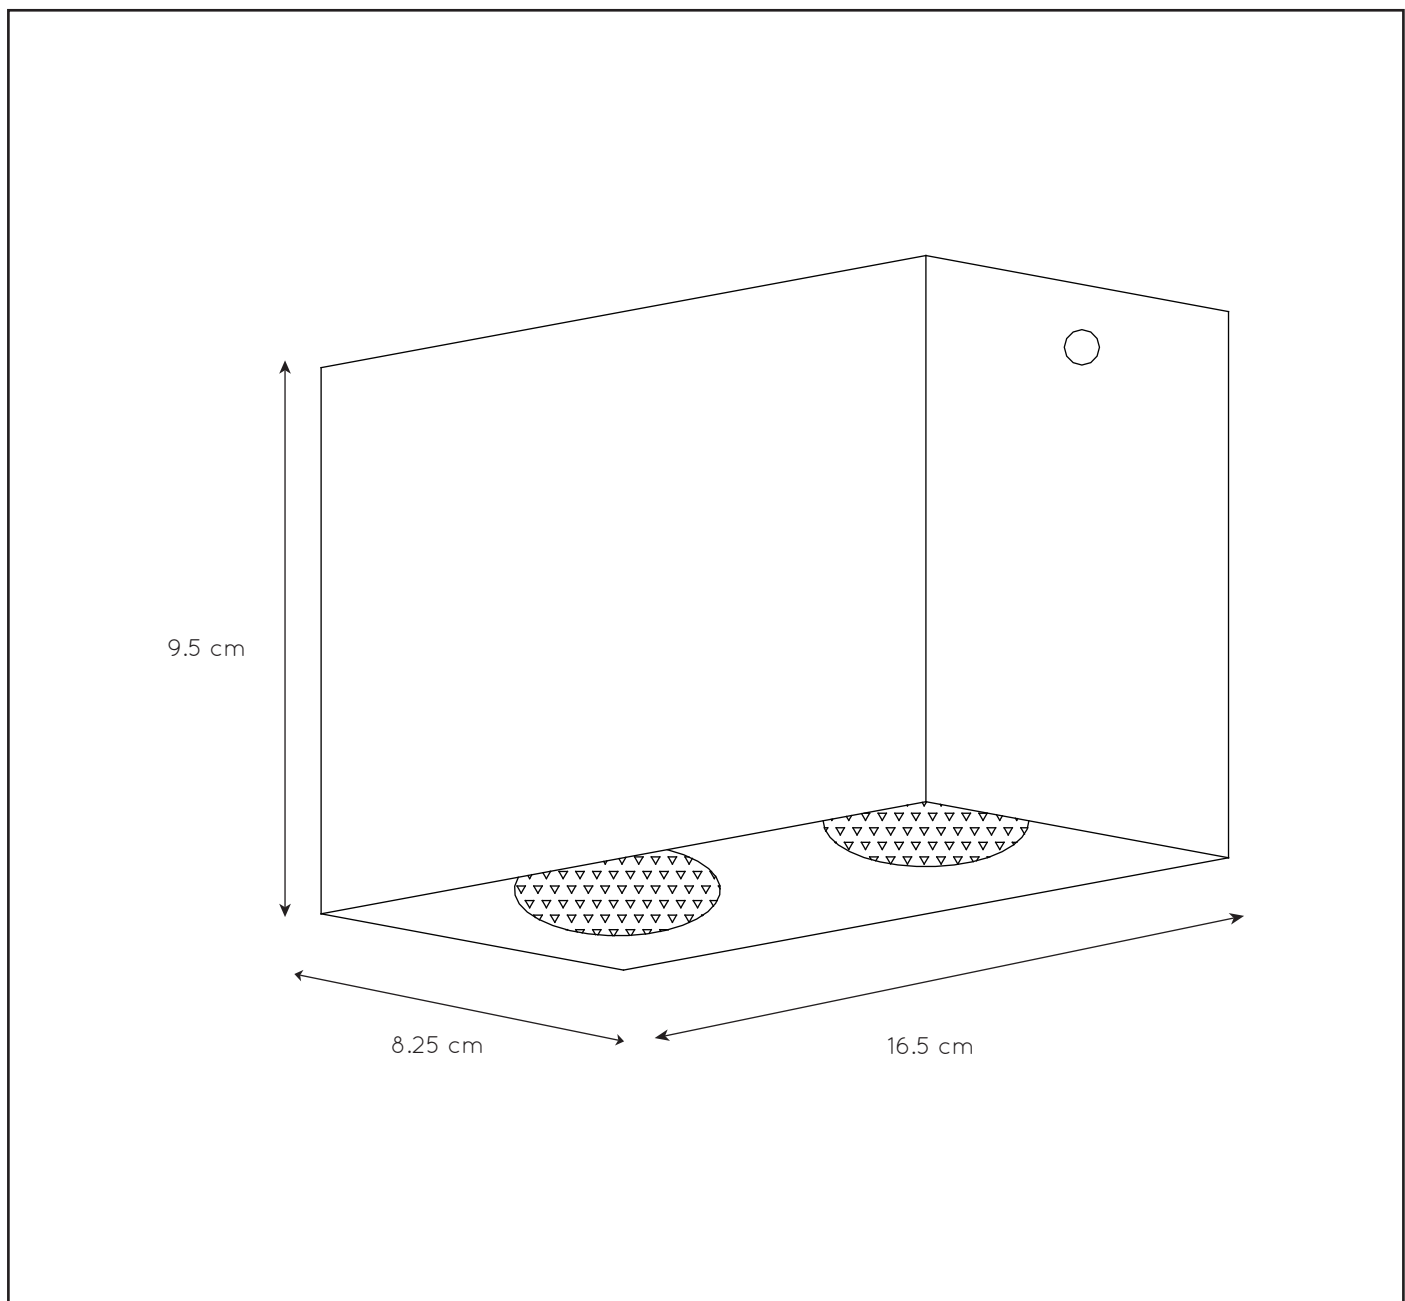

LUCIDE

TECHNICAL DRAWING & DIMENSIONS

BODI

Item number : 09101/02/12
EAN code : 5411212091581
Item number : 09101/02/30
EAN code : 5411212091628
Item number : 09101/02/31
EAN code : 5411212091598

For more specifications, dimensions please visit
www.lucide.com