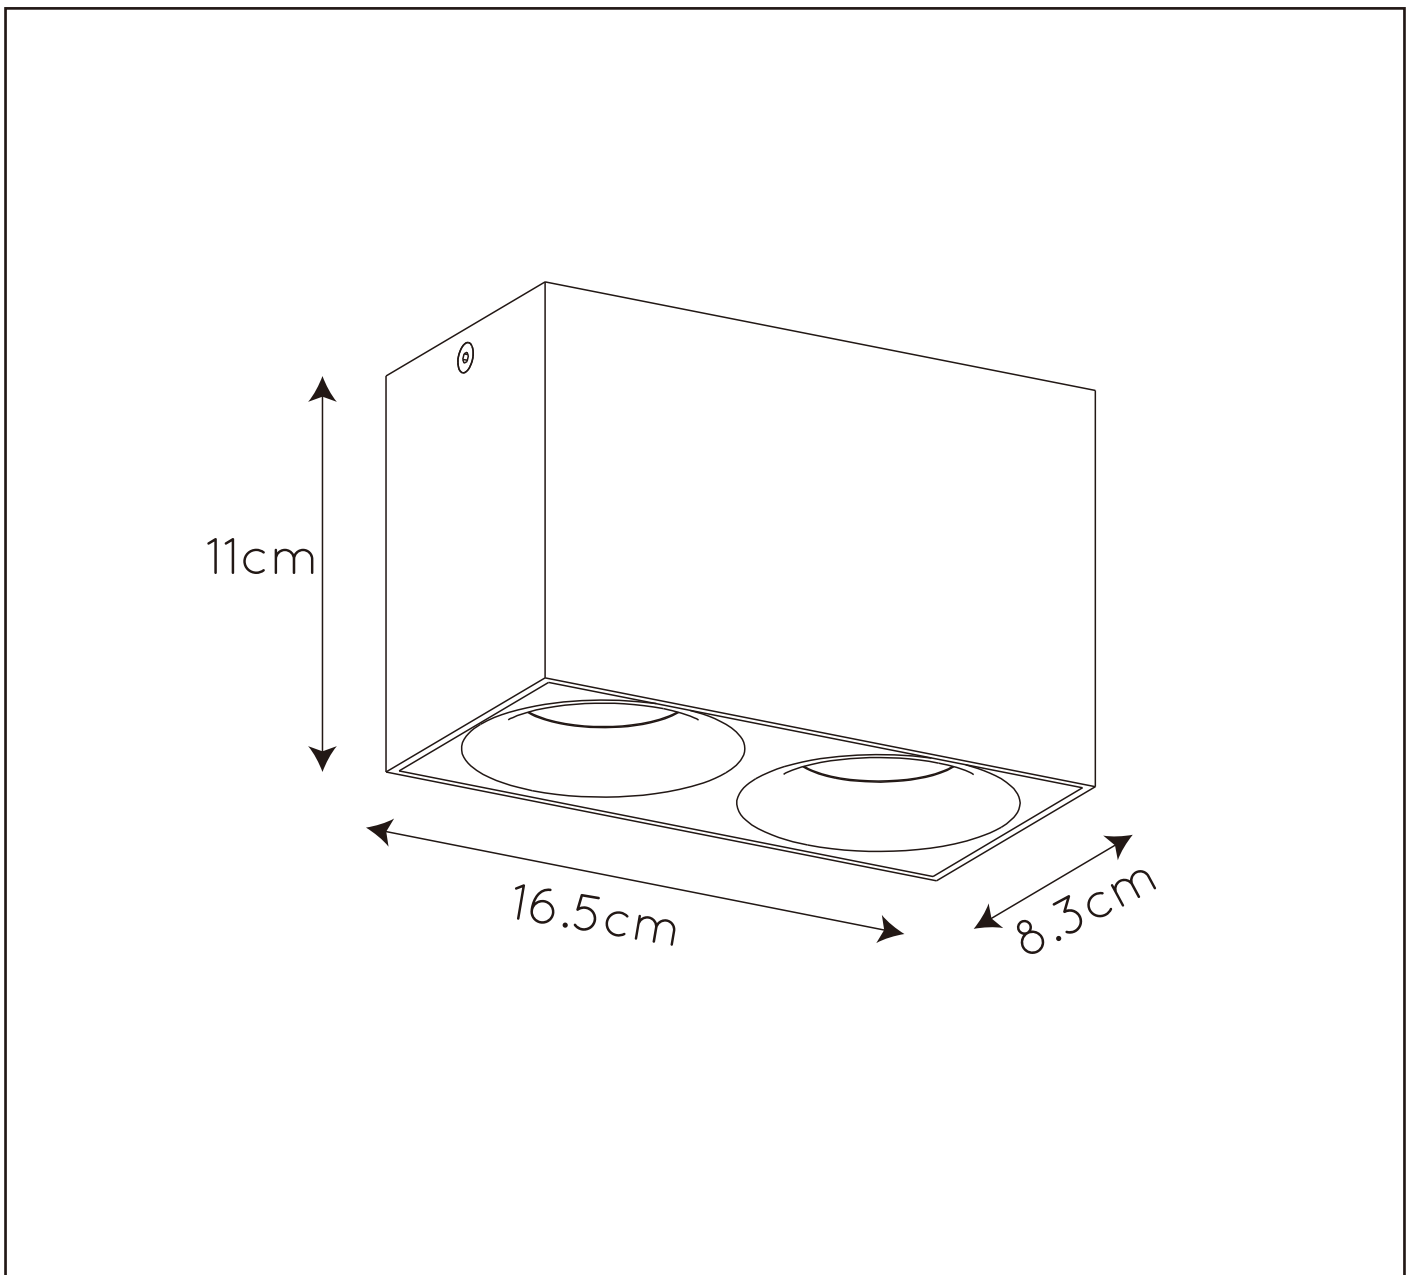

BENTOO-LED

Item number : 09913/10/31

EAN code : 5411212091758

Item number : 09913/10/36

EAN code : 5411212091765