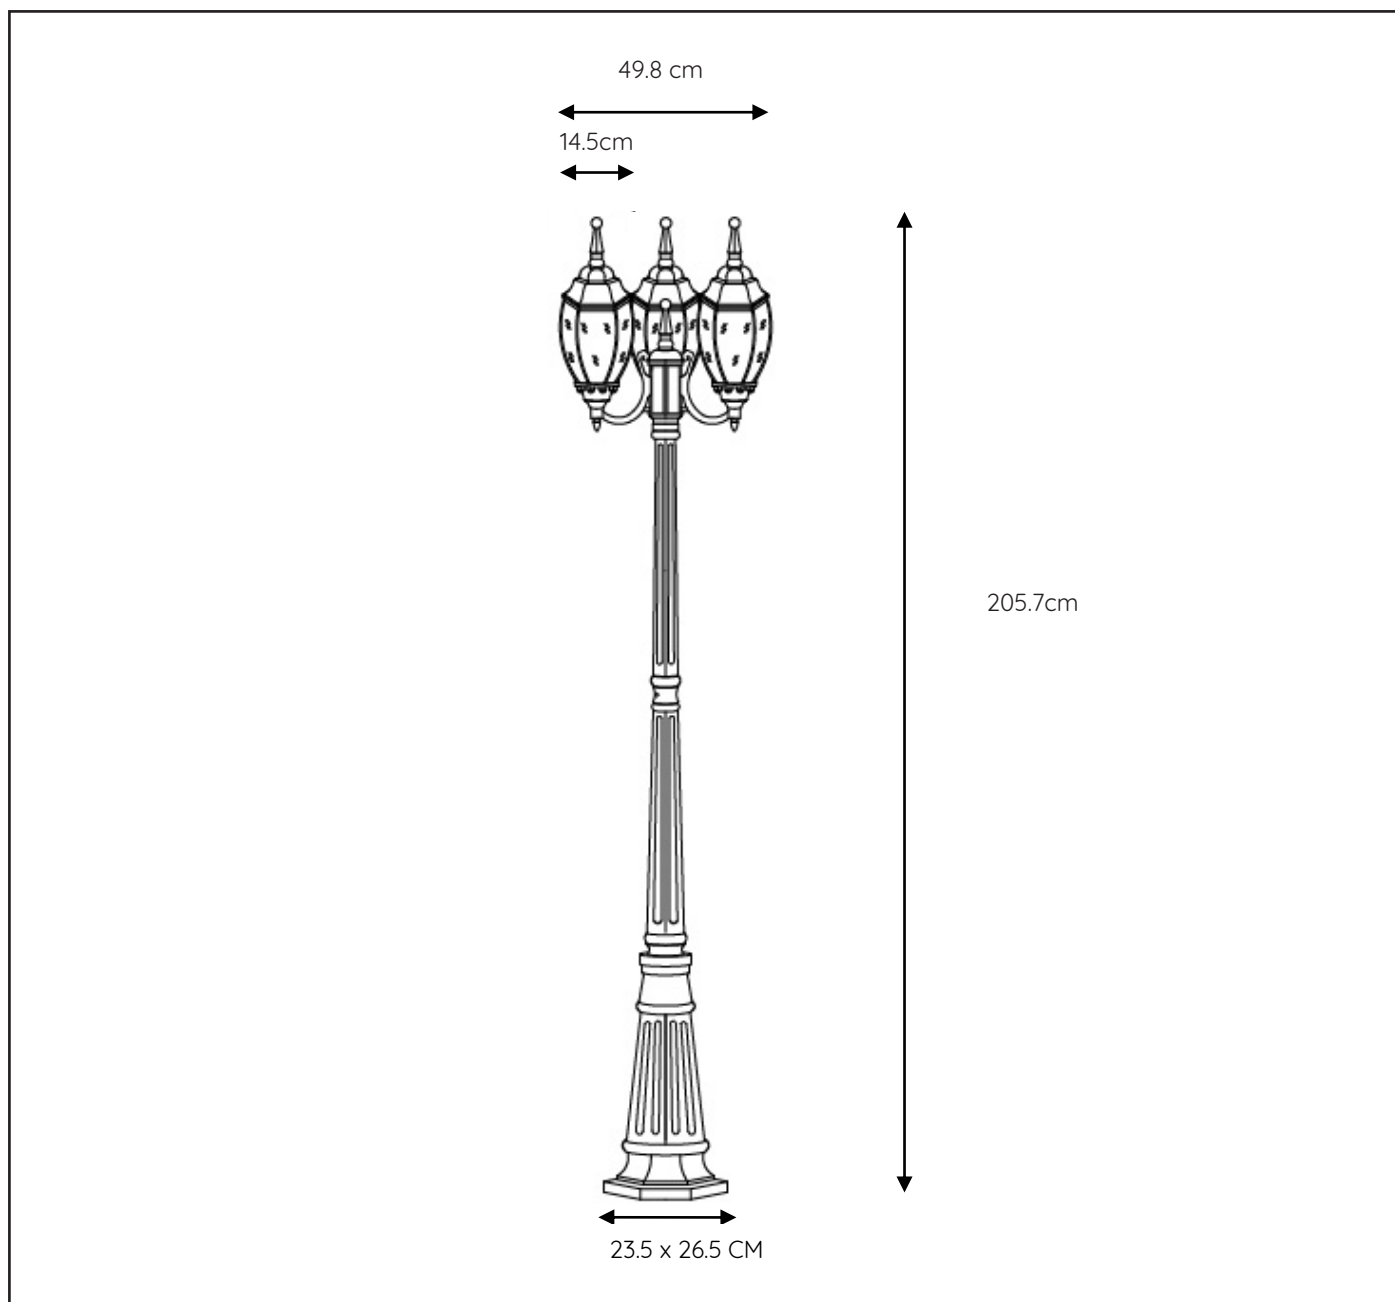

LUCIDE

GENERAL SPECIFICATIONS

**RECOMMENDED LUCIDE LIGHT SOURCE****49020/05/60**

Light source dimmable : Yes

Light source incl. : No

General

Dimensions LxWxH : 49.8 cm x 14.5 cm x 205.7 cm
Height minimum : 38.7 cm
Height maximum : 205.7 cm
Dimensions shade LxWxH : 14.5 cm x 14.5 cm x 38.7 cm
Main material : Aluminum
Ceiling rose material : -
Color : Black
Style : Classic
Shape : Hexagon
Weight : 9.23 kg
Warranty : 2 years

Product specifications

Dimmable : No
Light direction : Uplight
Adjustable in height : No
Directional : Non-Directional
Cable : No
Cable length : -
Sensor : Without Sensor
Control : Light Switch Control
IP-Class : 44
Electric class : 1
Light source including ?: No
Lamp socket : E27
Light source number : 3
Power requirements : 220-240V~50Hz
Bulb type & maximum wattage : E27 max. 60W

IP44

IP54

IP65

IP67

Explanation of IP numbers for degrees of protection, see safety instruction manual in the box.

For more specifications of this product please visit

www.lucide.com

LUCIDE

TECHNICAL DRAWING & DIMENSIONS

TIRENO

Item number : 11835/03/30

EAN code : 5 411212112804

For more specifications, dimensions please visit

www.lucide.com

LUCIDE

INSTALLATION DRAWING SPECIFICATIONS