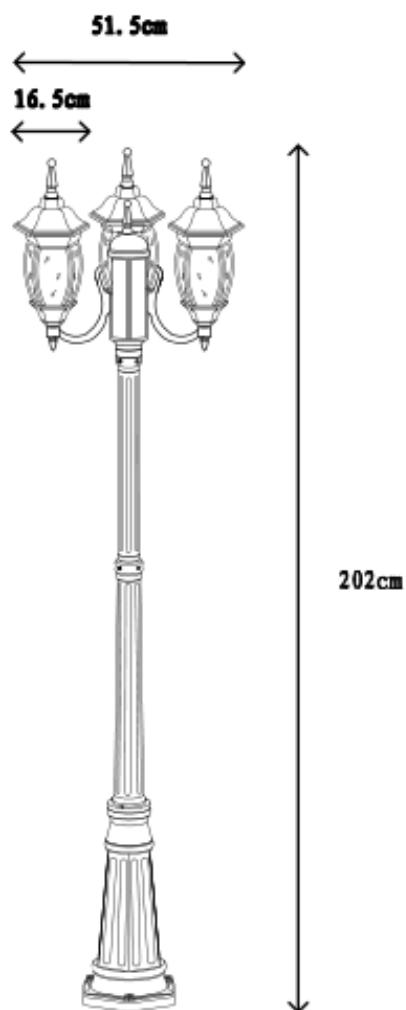

Line drawing of the item (with outline dimensions)

Item number: 11835/03/45

Installation drawing (the same as it in its instruction manual)

Technical details

materials used:	aluminium
color:	Green
dimmable and how is the fixture dimmable:	
size:	Height: 202 cm Length: 51.5cm Width: 16.5cm Net Weight: 1.9 kg
power requirements:	220-240V ~50HZ
bulb type and maximum Wattage:	E27 MAX 60W
number of bulbs:	3 XE27
IP degree:	IP44