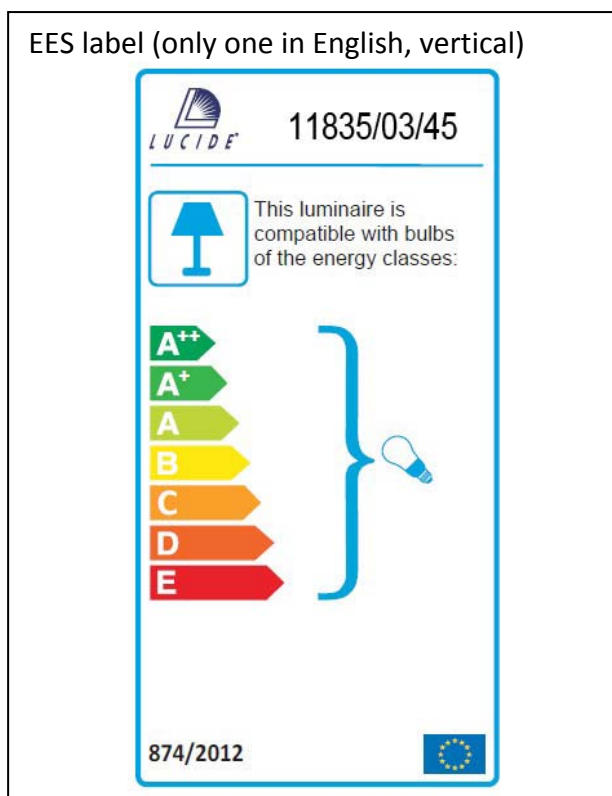

Technical details

materials used:	aluminium
color:	Green
dimmable and how is the fixture dimmable:	
size:	Height: 202 cm Length: 51.5cm Width: 16.5cm Net Weight: 1.9 kg
power requirements:	220-240V ~50HZ
bulb type and maximum Wattage:	E27 MAX 60W
number of bulbs:	3 XE27
IP degree:	IP44

EES label (only one in English, vertical)

Lucide NV
Bisschoppenhoflaan 145
2100 Deurne
Belgium
info@lucide.be
tel: +32 (0)3 366 22 04
www.lucide.be