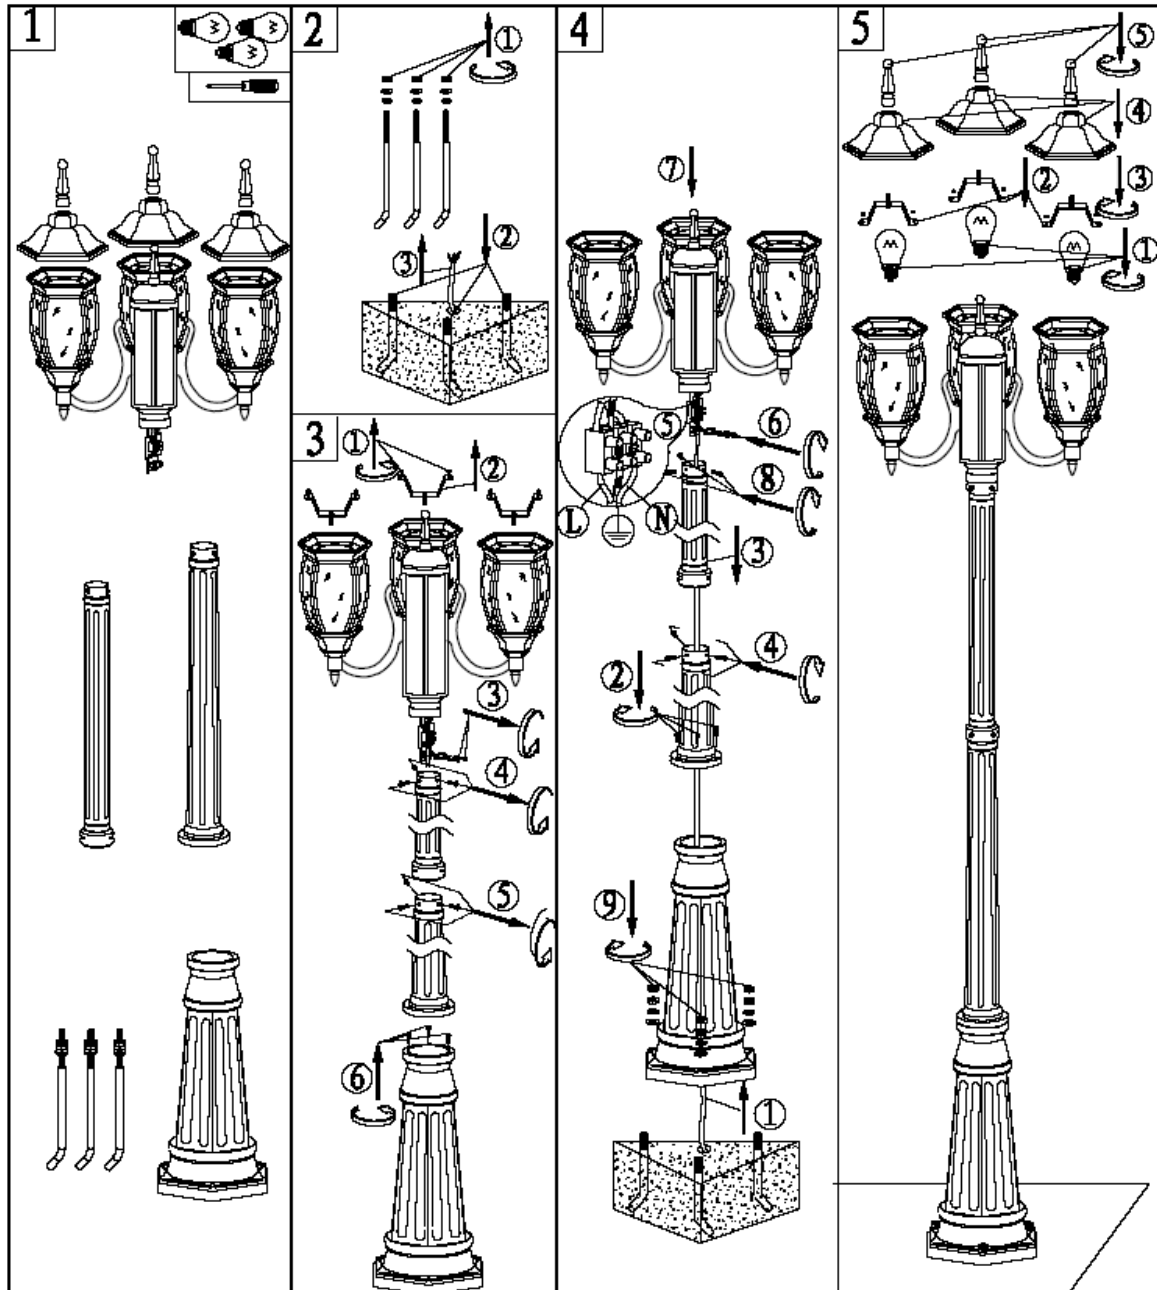

Line drawing of the item (with outline dimensions)

Item number: 11835/03/45

Installation drawing (the same as it in its instruction manual)

Technical details

materials used:	aluminium
color:	Green
dimmable and how is the fixture dimmable:	
size:	Height: 202 cm Length: 51.5cm Width: 16.5cm Net Weight: 1.9 kg
power requirements:	220-240V ~50HZ
bulb type and maximum Wattage:	E27 MAX 60W
number of bulbs:	3 XE27
IP degree:	IP44