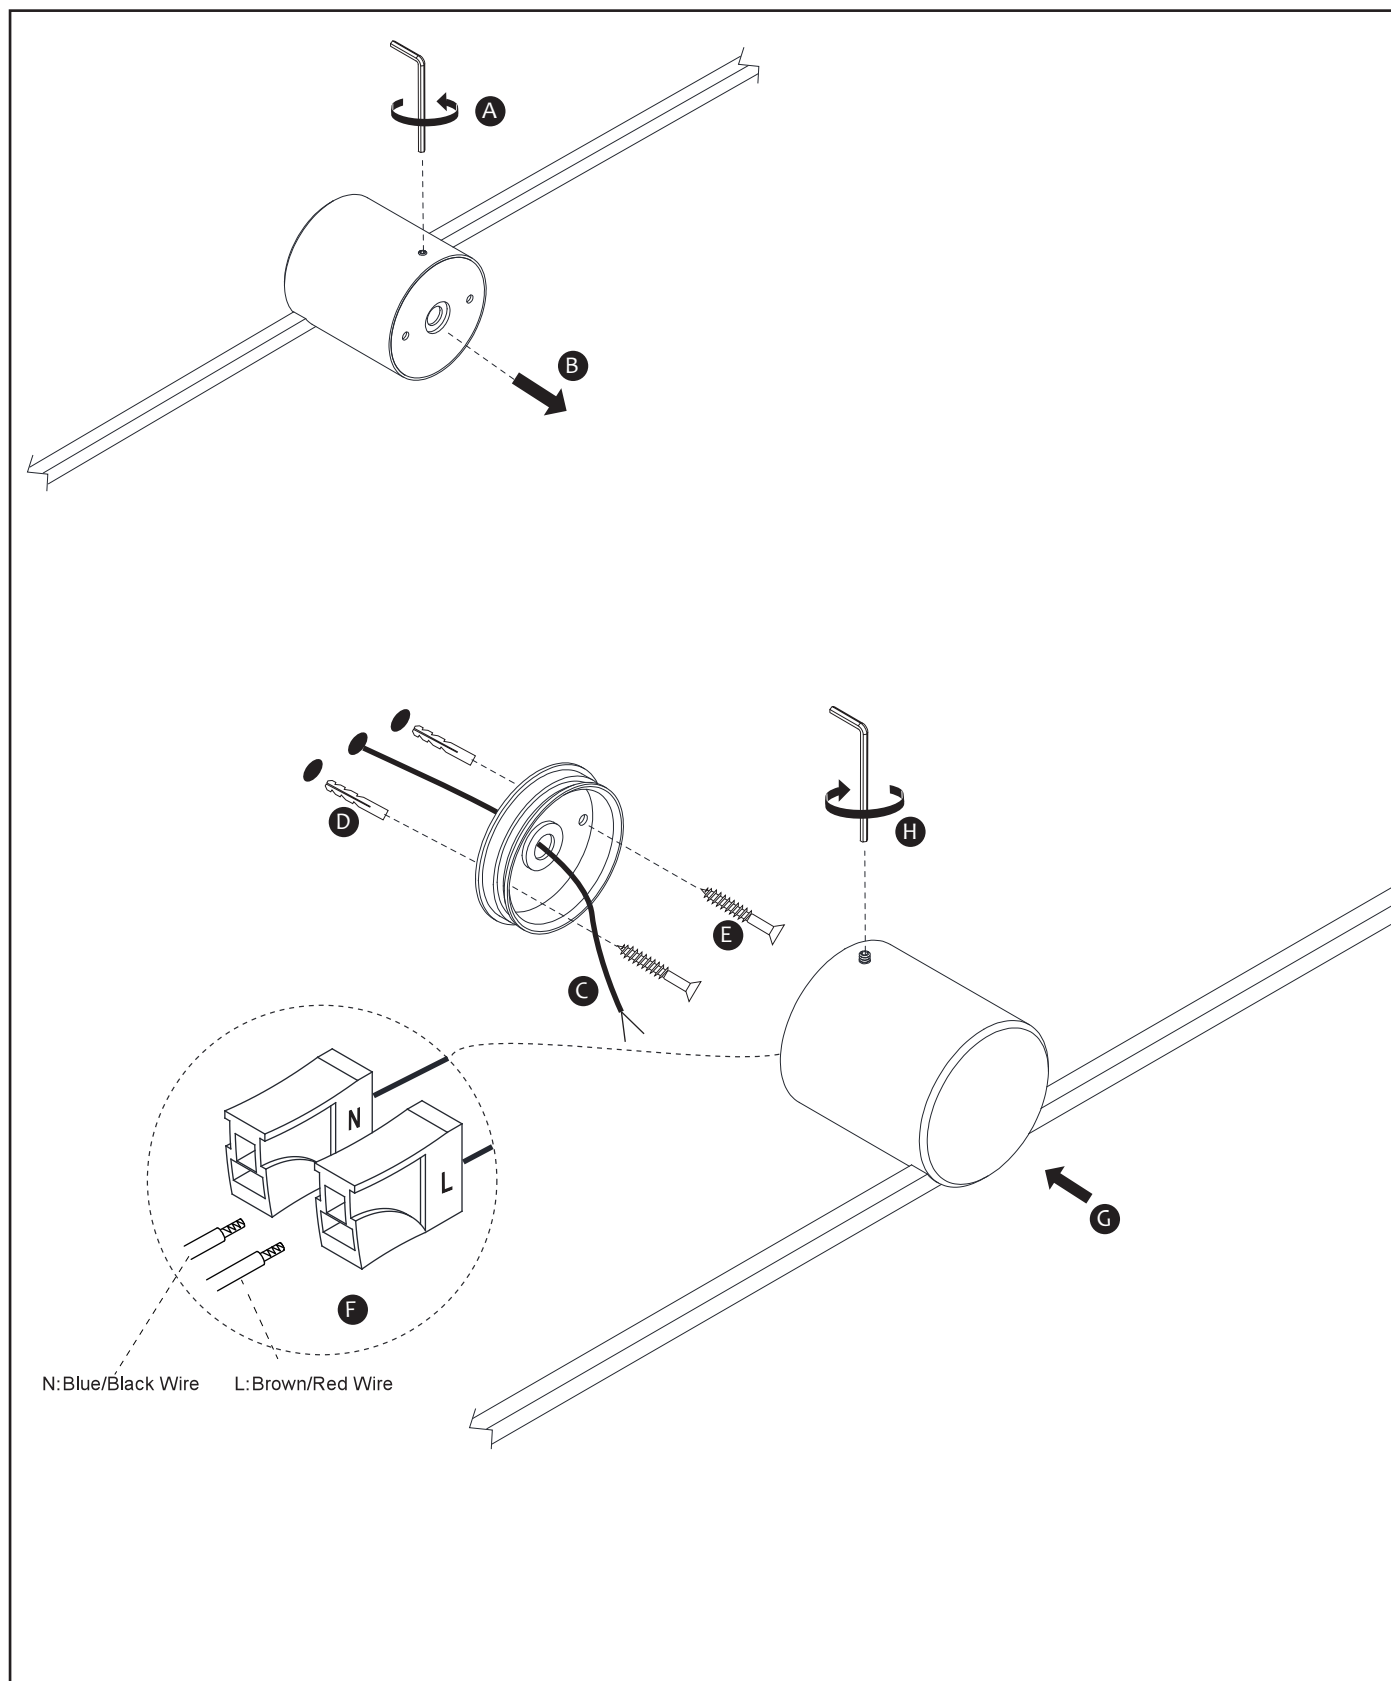

INSTALLATION DRAWING SPECIFICATIONS

Dit product bevat een lichtbron van energie-efficiëntieklasse G
Ce produit contient une source lumineuse de classe énergétique G
This product contains a light source of energy efficiency class G
Dieses Produkt enthält eine Lichtquelle der Energieeffizienzklasse G
Ten produkt zawiera źródło światła o klasie efektywności energetycznej G