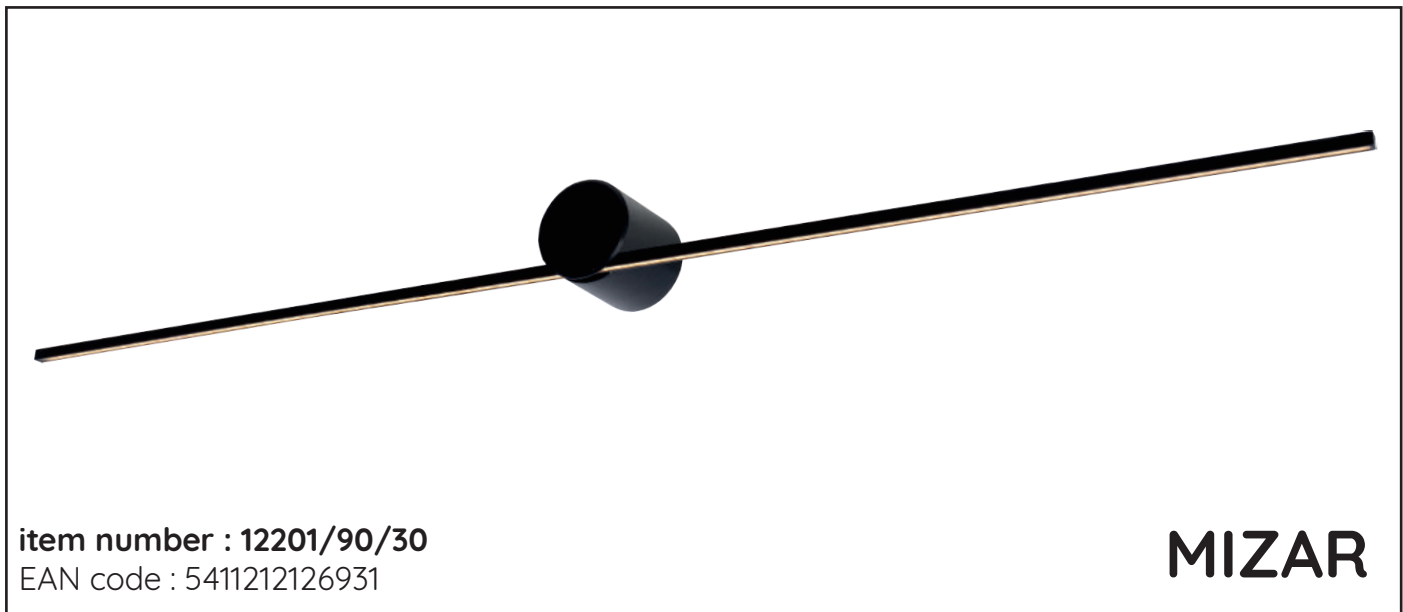

LUCIDE

GENERAL SPECIFICATIONS

General

Dimensions LxWxH : 90 cm x 6.5 cm x 7.2 cm
Height minimum : 90 cm
Height maximum : 90 cm
Dimensions shade LxWxH : 0.6 cm x 89.7 cm
Main material : Aluminium en PS
Ceiling rose material : -
Color : Black
Style : Modern
Shape : Linear
Weight : 0.35kg
Warranty : 3 years

Installation of items in bathroom:

Product specifications

Dimmable : No
Light direction : Downward
Adjustable in height : Not adjustable In Height
 (Before Installation)
Directional : Not Directional
Cable : No cable On Product
Cable length : - cm
Sensor : Without Sensor
Control : Light Switch Control
IP-Class : 44
Electric class : 2
Light source including ? : Yes
Lamp socket : Integrated LED
Light source number : 1
Power requirements : 220-240V~50Hz
Bulb type & maximum wattage : LED 10W