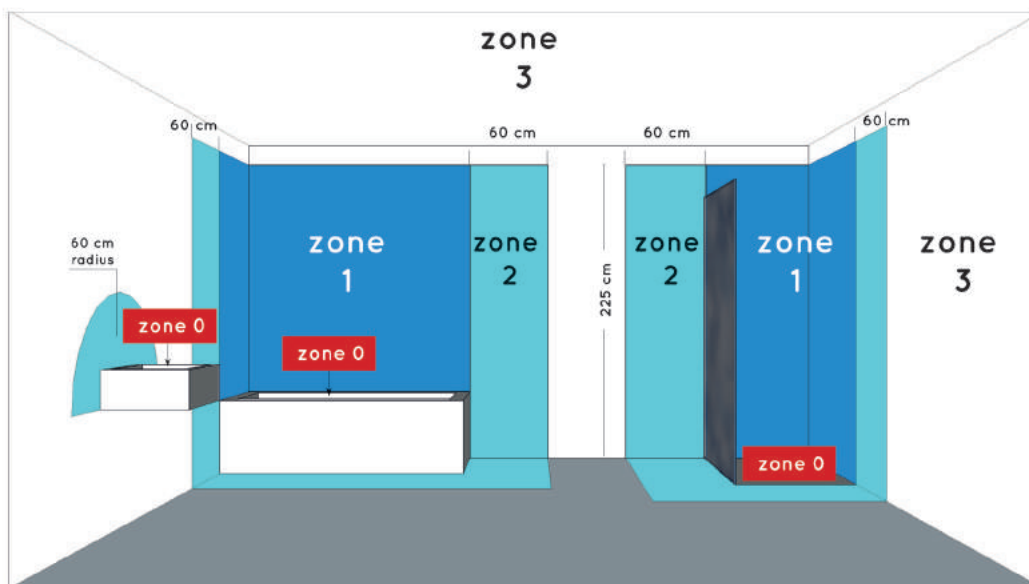

LUCIDE

GENERAL SPECIFICATIONS

General

Dimensions LxWxH : 90 cm x 6.5 cm x 7.2 cm
Height minimum : 90 cm
Height maximum : 90 cm
Dimensions shade LxWxH : 0.6 cm x 89.7 cm
Main material : Aluminium en PS
Ceiling rose material : -
Color : Black
Style : Modern
Shape : Linear
Weight : 0.35kg
Warranty : 3 years

Installation of items in bathroom:

Product specifications

Dimmable : No
Light direction : Downward
Adjustable in height : Not adjustable In Height
 (Before Installation)
Directional : Not Directional
Cable : No cable On Product
Cable length : - cm
Sensor : Without Sensor
Control : Light Switch Control
IP-Class : 44
Electric class : 2
Light source including ? : Yes
Lamp socket : Integrated LED
Light source number : 1
Power requirements : 220-240V~50Hz
Bulb type & maximum wattage : LED 10W