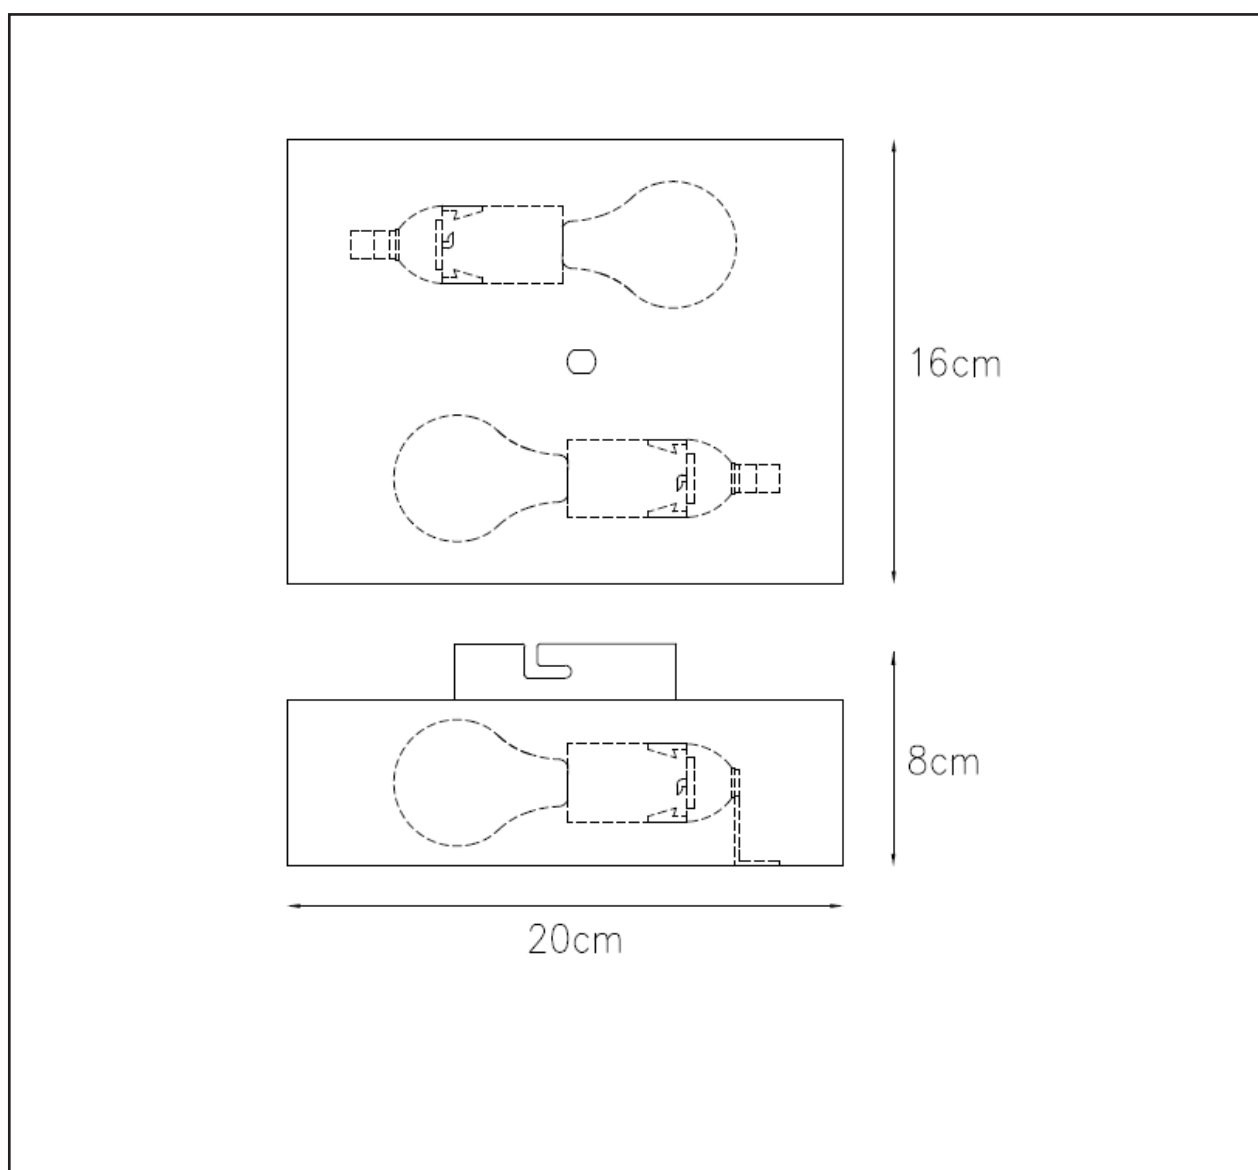

LUCIDE

GENERAL SPECIFICATIONS

RECOMMENDED LUCIDE LIGHT SOURCE

49022/04/67
Light source dimmable : No
Light source incl. : No

General

Dimensions LxWxH : 16 cm x 20 cm x 8 cm
Height minimum :
Height maximum :
Dimensions shade LxWxH :
Main material : Metal
Ceiling rose material :
Color : outside black/inside gold
Style : Modern
Shape :
Weight : 0,83 kg
Warranty : 2 years

Product specifications

Dimmable : No
Light direction :
Adjustable in height :
Directional : Not Directional
Cable : No Cable length :
Sensor : No
Control : Light Switch
Control
IP-Class : 20
Electric class : 1
Light source including : No
Lamp socket : E14
Light source number : 2
Power requirements : 220-240V~50Hz
Bulb type & maximum wattage : E14- max.9W

For more specifications of this product please visit

www.lucide.co

LUCIDE

TECHNICAL DRAWING &
DIMENSIONS

OVALIS

Item number : 12222/02/30

EAN code :5411212126894

For more specifications, dimensions please visit