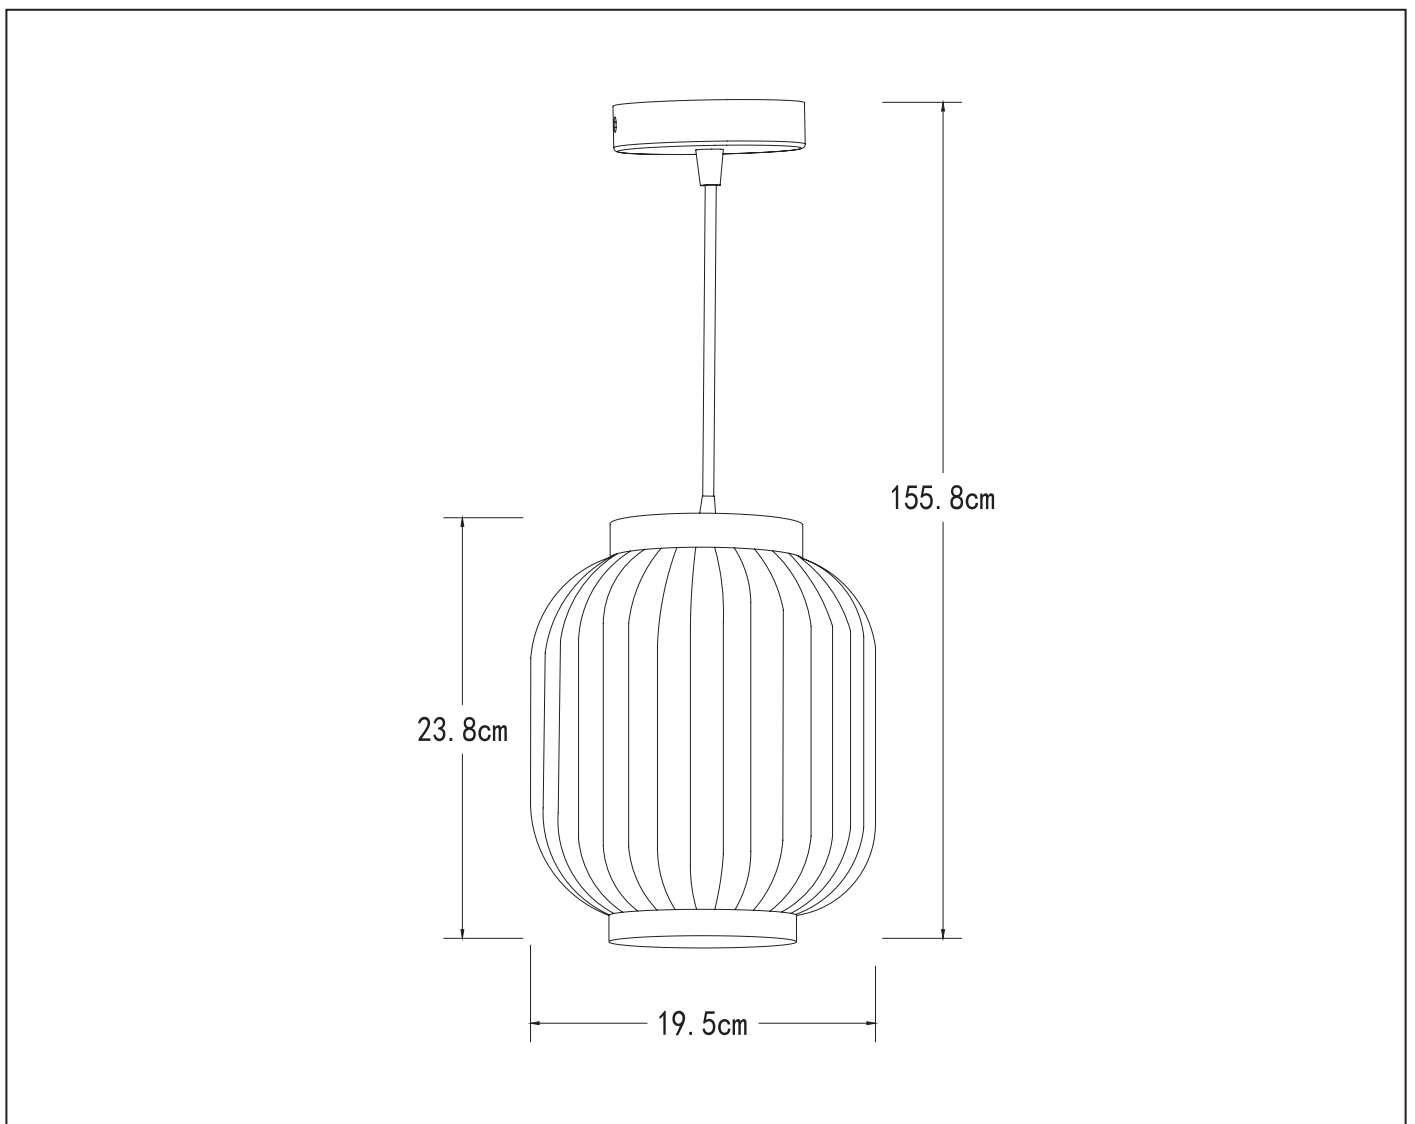

LUCIDE

**RECOMMENDED LUCIDE
LIGHT SOURCE**

49020/05/60

Light source dimmable : Yes

Light source incl. : No

General

Dimensions LxWxH : 19.5 cm x 19.5 cm x 23.8 cm

Height minimum : 30 cm

Height maximum : 155.8cm

Dimensions shade LxWxH : 19.5 cm x 19.5 cm x 23.8cm

Main material : Porcelain

Ceiling rose material : -

Color : White

Style : Modern

Shape : Lantern shape

Weight : 1.72 kg

Warranty : 2 years

Product specifications

Dimmable : No

Light direction : Around (Diffuse)

Adjustable in height : adjustable in height (before installation)

Directional : Not Directional

Cable : Yes, Cable On Product

Power requirements : 220-240V~50Hz

Bulb type & maximum wattage : E27- max.40W

For more specifications of this product please visit

www.lucide.com

LUCIDE

GOSSE

Item number :13435/01/31

EAN code : 5411212134141