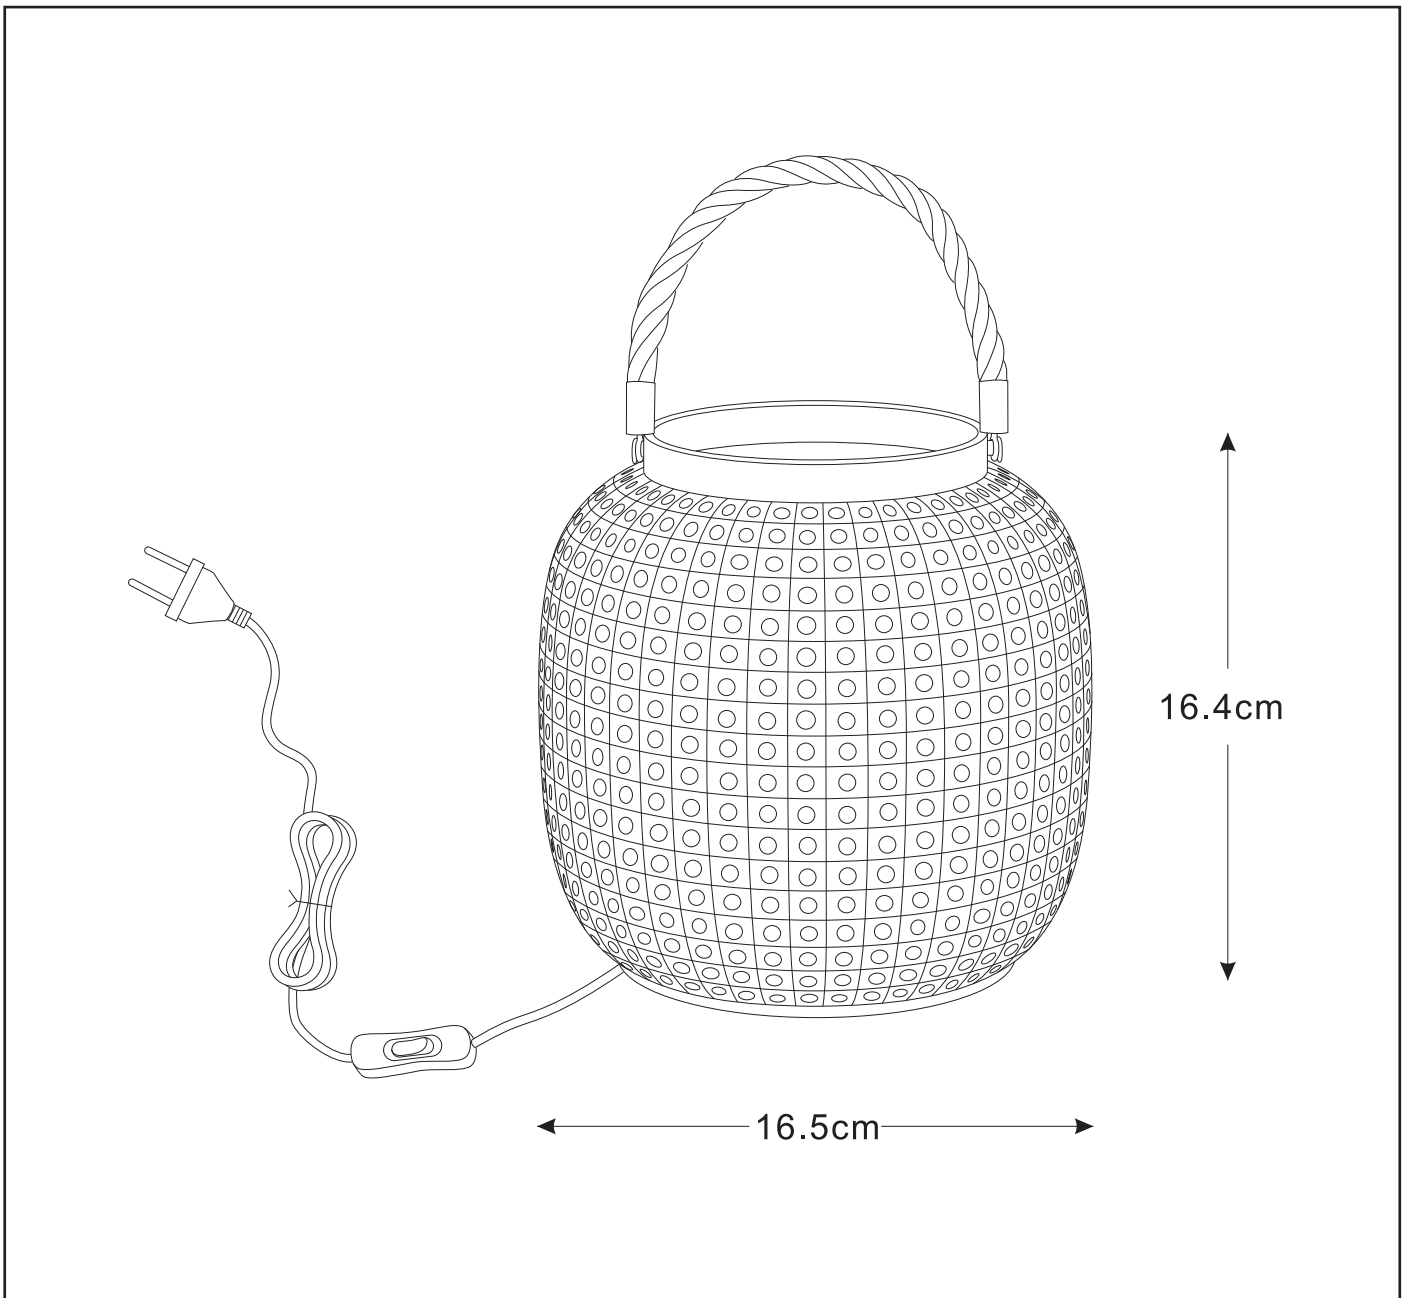

LUCIDE

TECHNICAL DRAWING & DIMENSIONS

SAFIYA

item number : 13525/01/31

EAN code : 5411212133939

item number : 13525/01/36

EAN code : 5411212133946

For more specifications, dimensions please visit

www.lucide.com