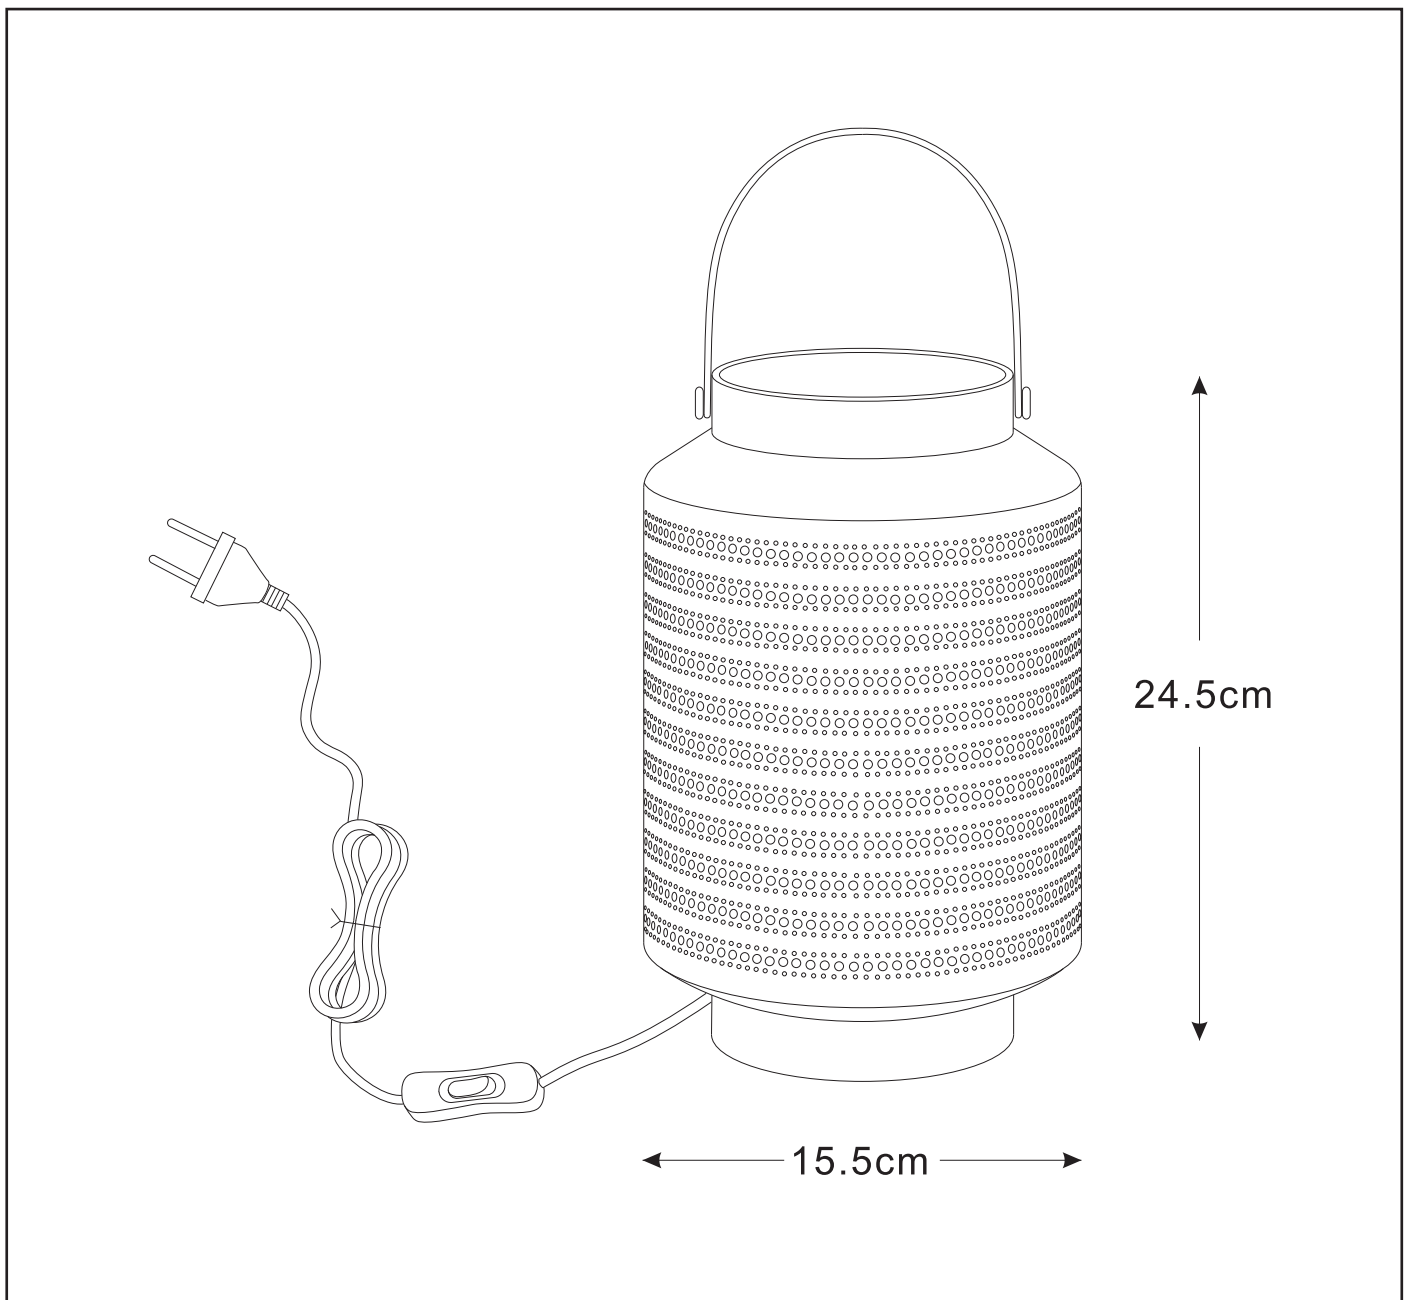

LUCIDE

RECOMMENDED LUCIDE  
LIGHT SOURCE

49022/04/67

Light source dimmable : Yes

Light source incl. : No

General

Dimensions LxWxH : 15.5cm x 15.5cm x 24.5cm  
Height minimum : 24.5cm  
Height maximum : 24.5cm  
Dimensions shade LxWxH : 15.5cm x 15.5cm x 24.5cm  
Main material : Porcelain  
Ceiling rose material : -  
Color : White & Dark blue  
Style : Modern  
Shape : Lantern shape  
Weight : 0.96 kg  
Warranty : 2 years

Product specifications

Dimmable : No  
Light direction : Around(Diffuse)  
Adjustable in height : No  
Directional : Not Directional  
Cable : Yes, Cable On Product  
Cable length : 170 cm  
Sensor : Without Sensor  
Control : On/Off Switch In The Cord  
IP-Class : 20  
Electric class : 2  
Light source including ? : No  
Lamp socket : E14  
Light source number : 1  
Power requirements : 220-240V~50Hz  
Bulb type & maximum wattage : E14-max.25W

# JAMILA

item number : 13526/01/31

EAN code : 5411212133953

item number : 13526/01/36

EAN code : 5411212133960

For more specifications, dimensions please visit

[www.lucide.com](http://www.lucide.com)

INSTALLATION DRAWING SPECIFICATIONS