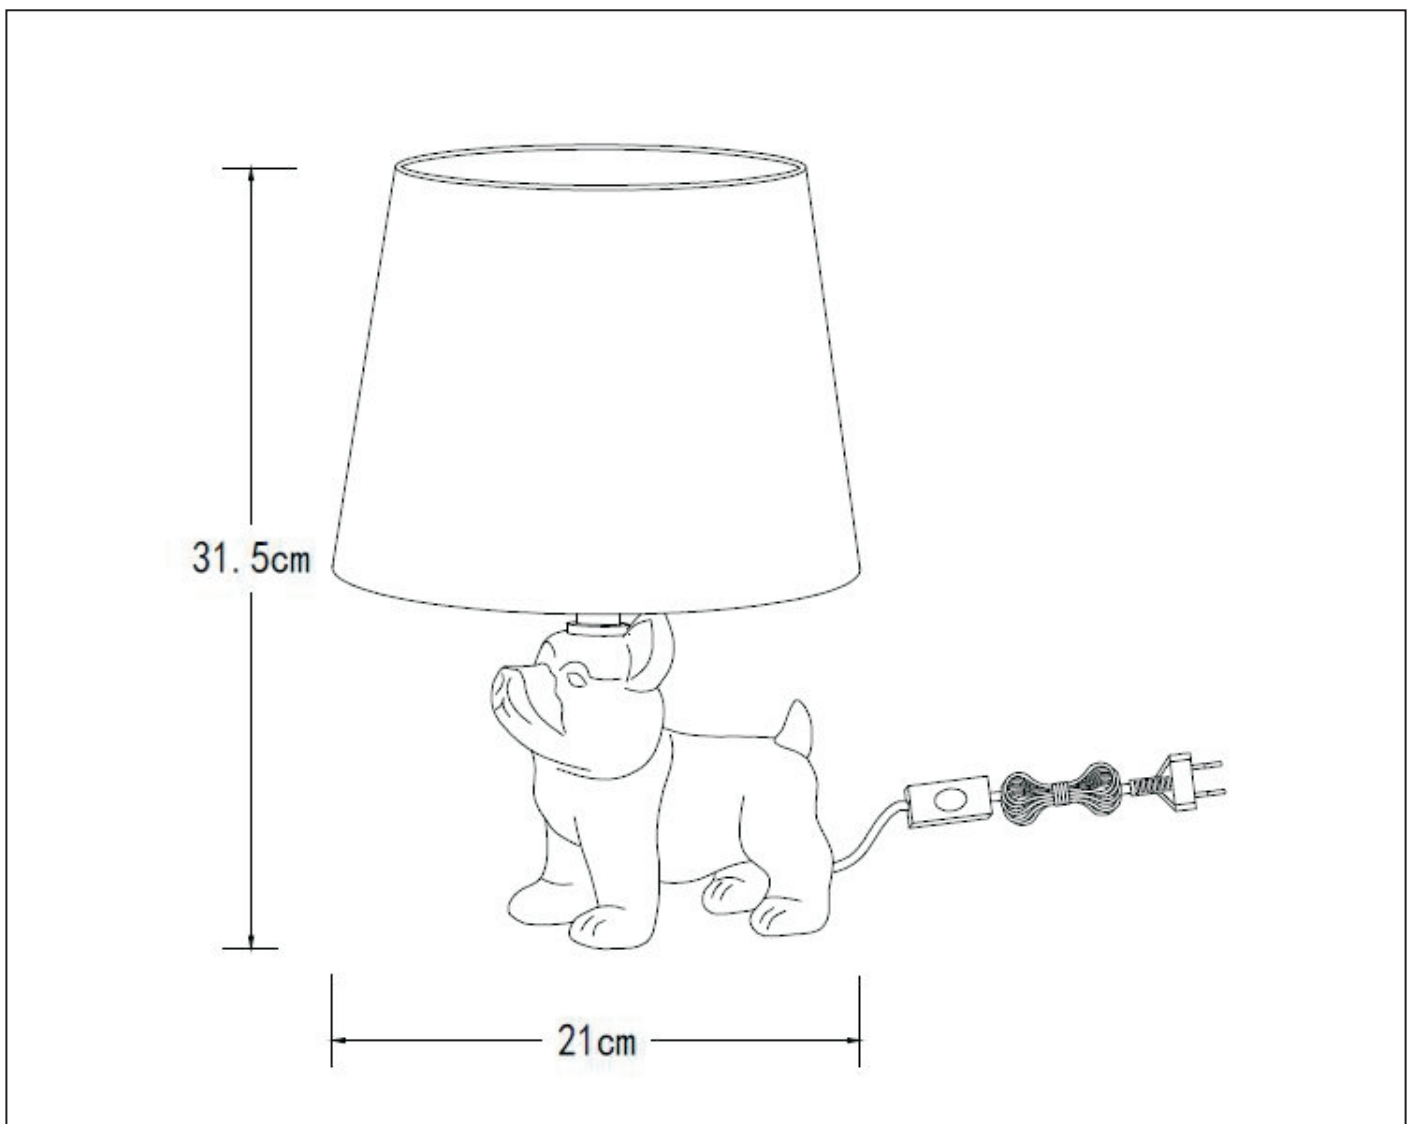

LUCIDE

**RECOMMENDED LUCIDE  
 LIGHT SOURCE**

**49022/04/60**

**Light source dimmable : Yes**

**Light source incl. : No**

**General**

**Dimensions LxWxH :** 21cm x 21cm x 31.5cm  
**Height minimum :** 31.5cm  
**Height maximum :** 31.5cm  
**Dimensions shade LxWxH :** 16 cm x 21 cm x 16.5cm  
**Main material :** Porcelain  
**Ceiling rose material :** -  
**Color :** Gold & Black  
**Style :** Modern  
**Shape :** Dog shape  
**Weight :** 0.44 kg  
**Warranty :** 2 years

**Product specifications**

**Dimmable :** No  
**Light direction :** Around (Diffuse)  
**Adjustable in height :** No  
**Directional :** Not Directional  
**Cable :** Yes, Cable On Product  
**Cable length :** 140 cm  
**Sensor :** Without Sensor  
**Control :** Light Switch Control  
**IP-Class :** 20  
**Electric class :** 2  
**Light source including ?:** No  
**Lamp socket :** E14  
**Light source number :** 1  
**Power requirements :** 220-240V~50Hz  
**Bulb type & maximum wattage :** E14- max.25W

## SIR WINSTON

Item number :13533/81/10

EAN code : 5411212134097

Item number :13533/81/30

EAN code : 5411212134103

For more specifications, dimensions please visit

[www.lucide.com](http://www.lucide.com)